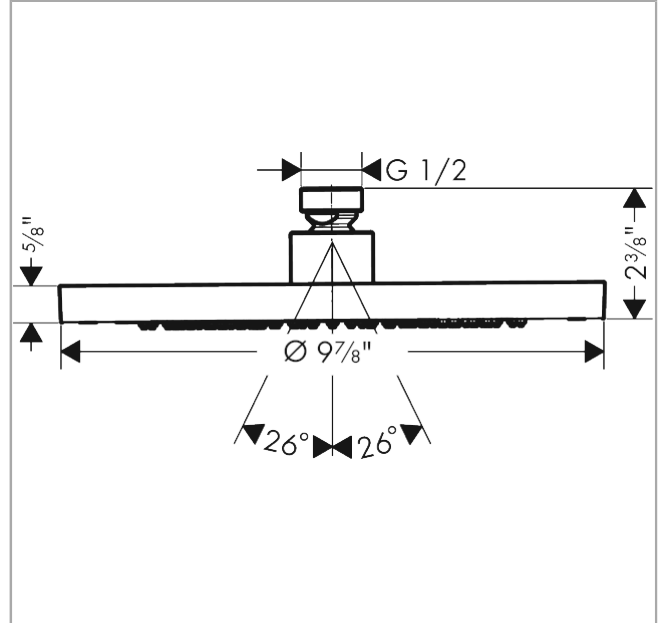

AXOR ShowerSolutions
Showerhead 245 1-Jet 1.75 GPM
 Finish: **brushed gold optic** Part no. : **35385251**

Description

Features

- Shower head size: 9.65"
- Spray modes: Rain
- Max. flow: 1.75 GPM (6.6 L/Min)
- Showerhead removable for cleaning

Item details

List Price \$ 1,122.00

Technology

Compliance / Sustainability

Product image

Scale drawing

AXOR ShowerSolutions
Showerhead 245 1-Jet 1.75 GPM
Finish: brushed gold optic Part no. : 35385251

Exploded drawing

Year of production: >07/22

AXOR ShowerSolutions
Showerhead 245 1-Jet 1.75 GPM
 Finish: **brushed gold optic** Part no. : **35385251**

Spare parts list

Year of production: >07/22

Pos.	Description	Part no.	Price	PU
1	filter packing	94246000	-	1
2	lock washer	98942000	-	1