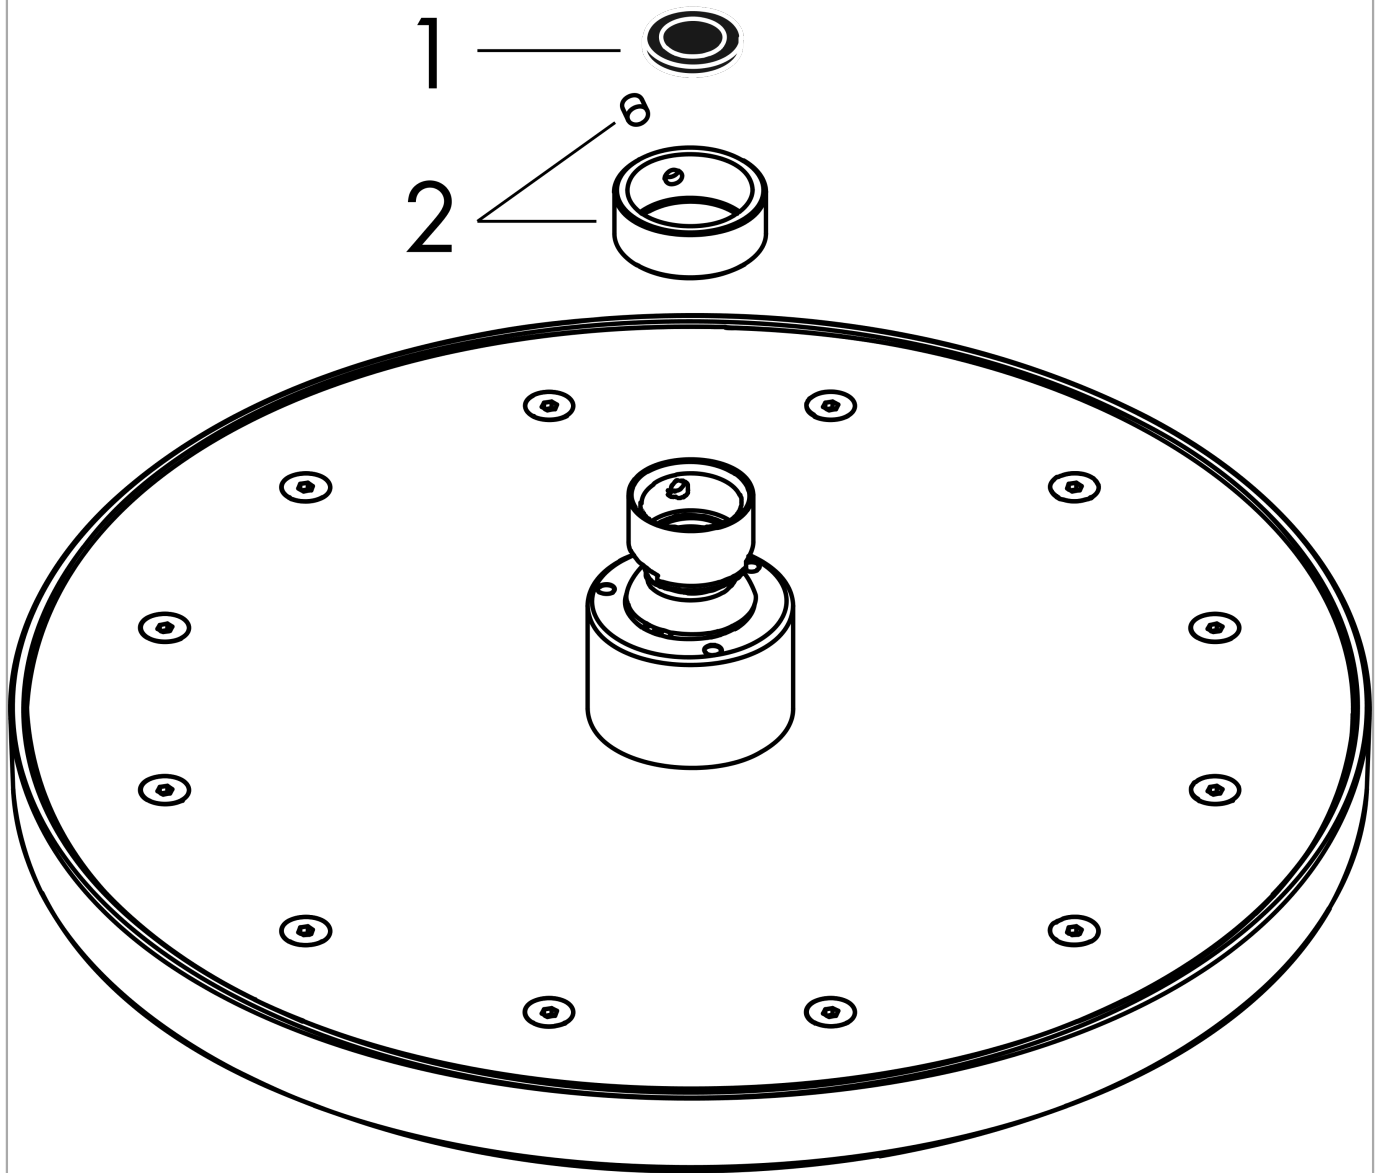

AXOR ShowerSolutions
Showerhead 245 1-Jet 1.75 GPM
 Finish: **brushed gold optic** Part no. : **35385251**

Description

Features

- Shower head size: 9.65"
- Spray modes: Rain
- Max. flow: 1.75 GPM (6.6 L/Min)
- Showerhead removable for cleaning

Item details

List Price \$ 1,122.00

Technology

Compliance / Sustainability

Product image

Scale drawing

AXOR ShowerSolutions
Showerhead 245 1-Jet 1.75 GPM
Finish: brushed gold optic Part no. : 35385251

Exploded drawing

Year of production: >07/22

AXOR ShowerSolutions
Showerhead 245 1-Jet 1.75 GPM
 Finish: **brushed gold optic** Part no. : **35385251**

Spare parts list

Year of production: >07/22

Pos.	Description	Part no.	Price	PU
1	filter packing	94246000	-	1
2	lock washer	98942000	-	1