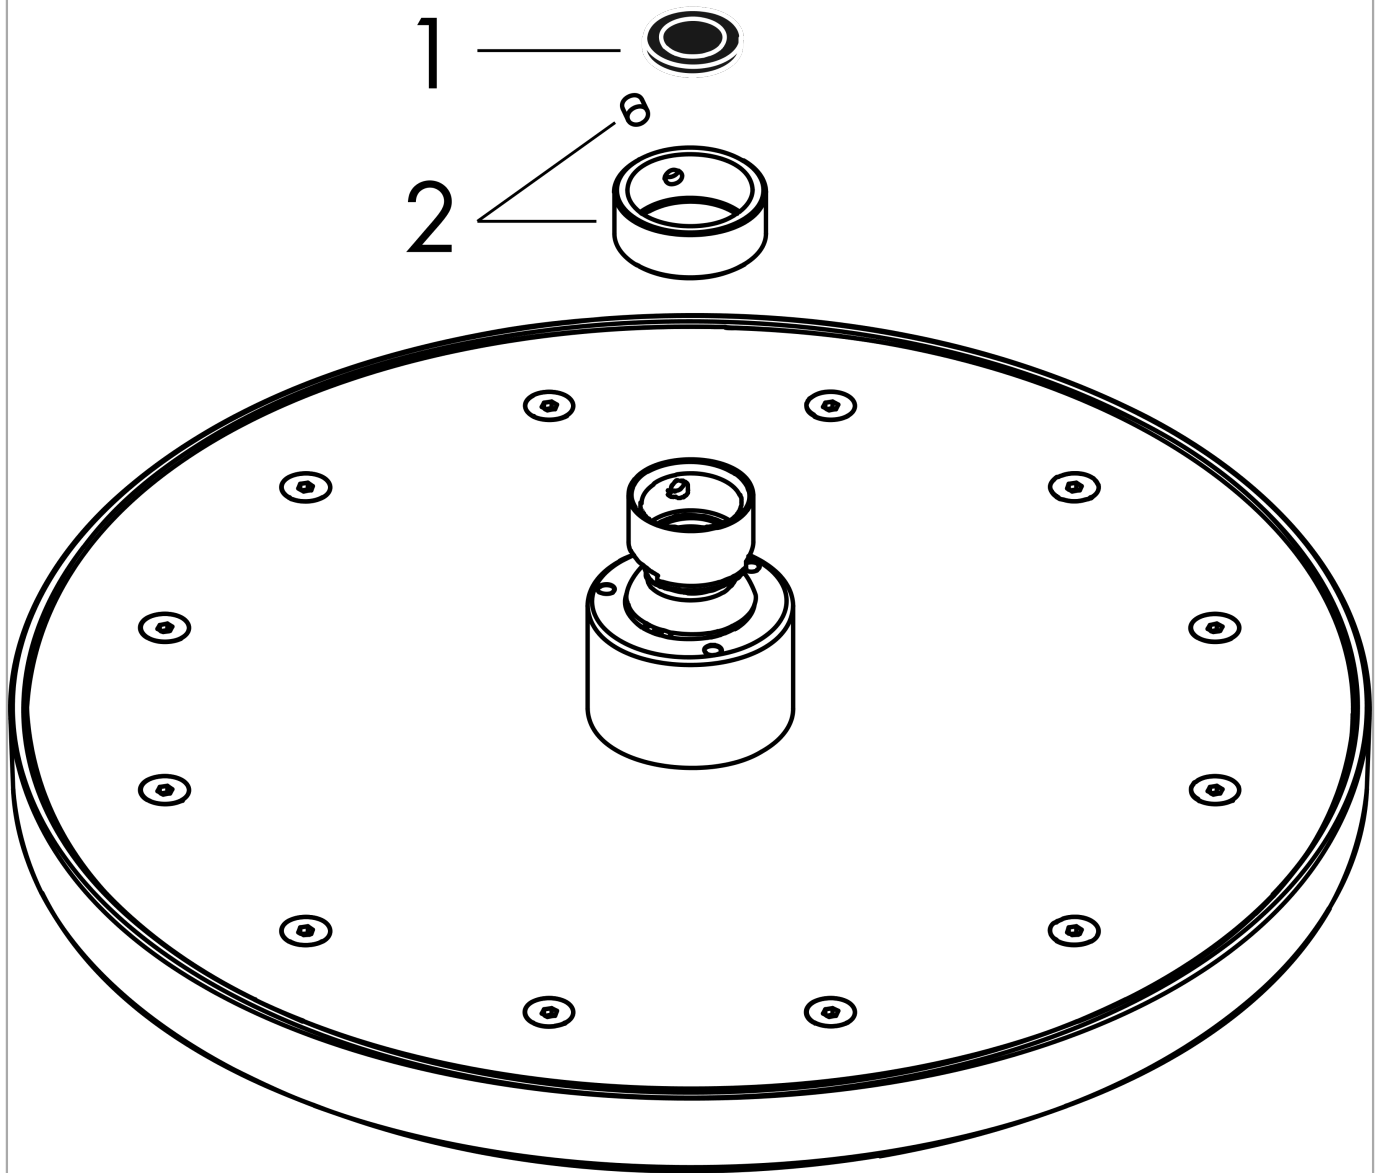

**AXOR ShowerSolutions**  
**Showerhead 245 1-Jet 1.75 GPM**  
 Finish: **brushed black chrome** Part no. : **35385341**

**Description**

**Features**

- Shower head size: 9.65"
- Spray modes: Rain
- Max. flow: 1.75 GPM (6.6 L/Min)
- Showerhead removable for cleaning

**Item details**

List Price \$ 1,122.00

**Technology**

**Compliance / Sustainability**

**Product image**

**Scale drawing**

AXOR ShowerSolutions  
Showerhead 245 1-Jet 1.75 GPM  
Finish: brushed black chrome Part no. : 35385341

Exploded drawing

Year of production: >07/22

**AXOR ShowerSolutions**  
**Showerhead 245 1-Jet 1.75 GPM**  
 Finish: **brushed black chrome** Part no. : **35385341**

**Spare parts list**

Year of production: >07/22