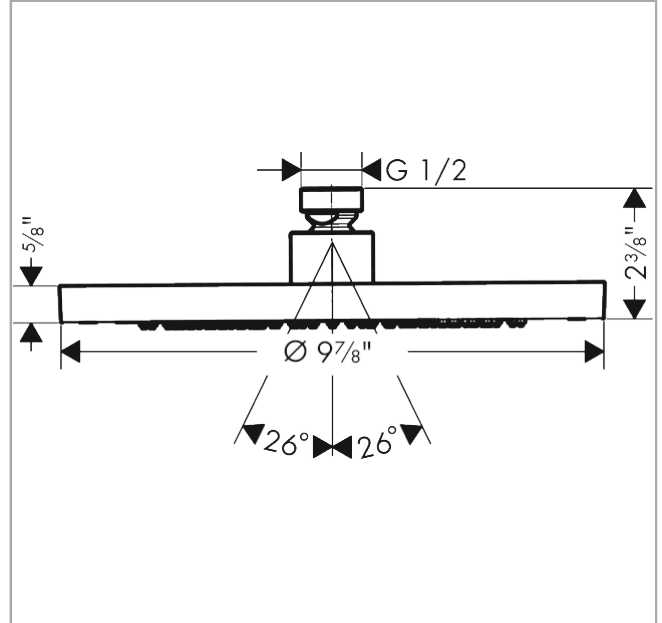

**AXOR ShowerSolutions**  
**Showerhead 245 1-Jet 1.75 GPM**  
 Finish: **brushed black chrome** Part no. : **35385341**

**Description**

**Features**

- Shower head size: 9.65"
- Spray modes: Rain
- Max. flow: 1.75 GPM (6.6 L/Min)
- Showerhead removable for cleaning

**Item details**

List Price \$ 1,122.00

**Technology**

**Compliance / Sustainability**

**Product image**

**Scale drawing**

AXOR ShowerSolutions  
Showerhead 245 1-Jet 1.75 GPM  
Finish: brushed black chrome Part no. : 35385341

Exploded drawing

Year of production: >07/22

**AXOR ShowerSolutions**  
**Showerhead 245 1-Jet 1.75 GPM**  
 Finish: **brushed black chrome** Part no. : **35385341**

**Spare parts list**

Year of production: >07/22

Pos.	Description	Part no.	Price	PU
1	filter packing	94246000	-	1
2	lock washer	98942000	-	1