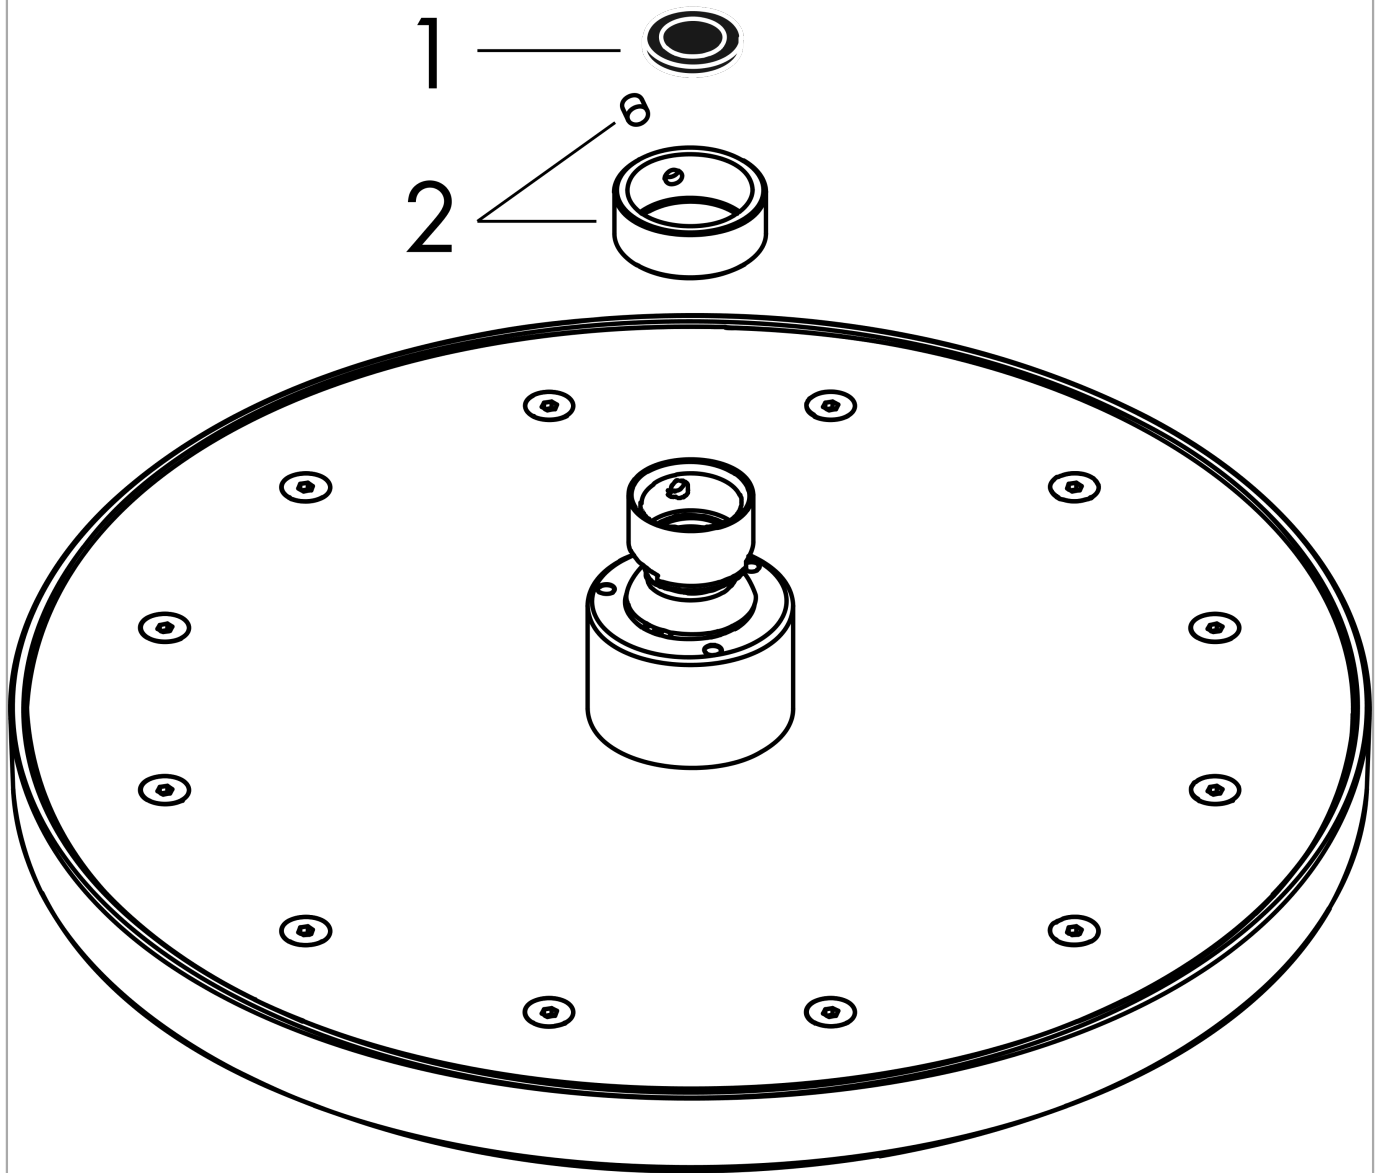

**AXOR ShowerSolutions**  
**Showerhead 245 1-Jet 1.75 GPM**  
 Finish: **matte black** Part no. : **35385671**

**Description**

**Features**

- Shower head size: 9.65"
- Spray modes: Rain
- Max. flow: 1.75 GPM (6.6 L/Min)
- Showerhead removable for cleaning

**Item details**

List Price \$ 1,122.00

**Technology**

**Compliance / Sustainability**

**Product image**

**Scale drawing**

AXOR ShowerSolutions  
Showerhead 245 1-Jet 1.75 GPM  
Finish: matte black Part no. : 35385671

Exploded drawing

Year of production: >07/22

**AXOR ShowerSolutions**  
**Showerhead 245 1-Jet 1.75 GPM**  
 Finish: **matte black** Part no. : **35385671**

**Spare parts list**

Year of production: >07/22

Pos.	Description	Part no.	Price	PU
1	filter packing	94246000	-	1
2	lock washer	98942000	-	1