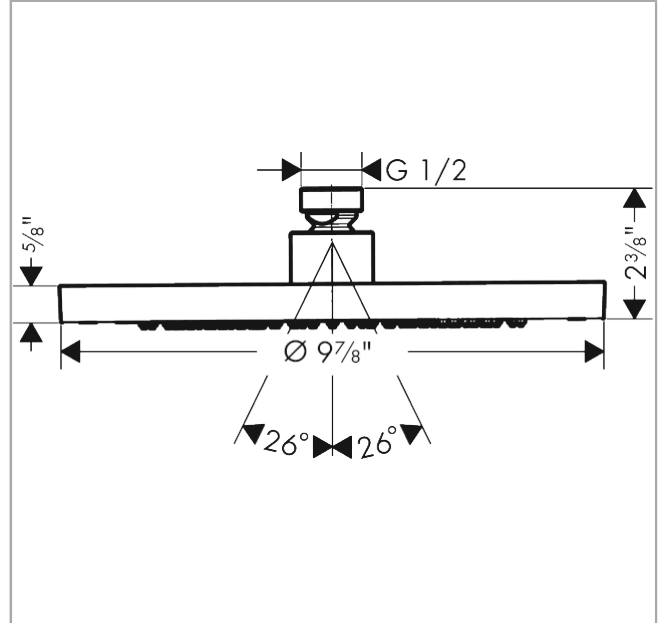

**AXOR ShowerSolutions**  
**Showerhead 245 1-Jet 1.75 GPM**  
 Finish: **matte black** Part no. : **35385671**

**Description**

**Features**

- Shower head size: 9.65"
- Spray modes: Rain
- Max. flow: 1.75 GPM (6.6 L/Min)
- Showerhead removable for cleaning

**Item details**

List Price \$ 1,122.00

**Technology**

**Compliance / Sustainability**

**Product image**

**Scale drawing**

AXOR ShowerSolutions  
Showerhead 245 1-Jet 1.75 GPM  
Finish: matte black Part no. : 35385671

Exploded drawing

Year of production: >07/22

**AXOR ShowerSolutions**  
**Showerhead 245 1-Jet 1.75 GPM**  
 Finish: **matte black** Part no. : **35385671**

**Spare parts list**

Year of production: >07/22

Pos.	Description	Part no.	Price	PU
1	filter packing	94246000	-	1
2	lock washer	98942000	-	1