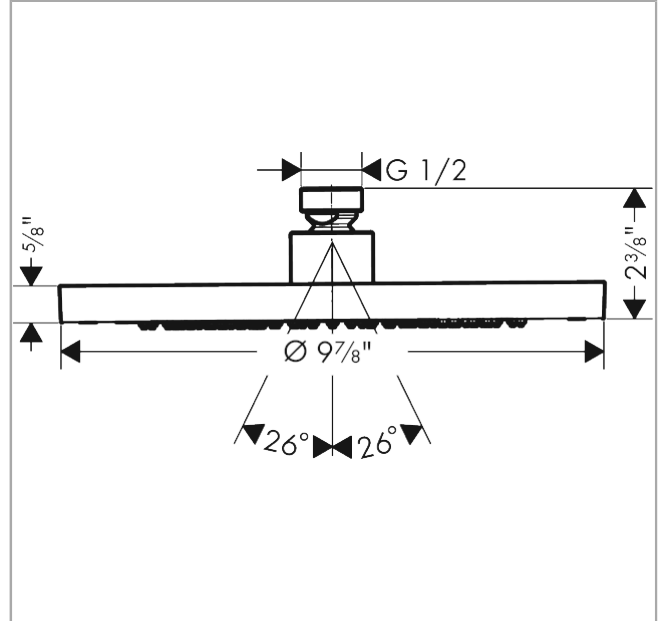

**AXOR ShowerSolutions**  
**Showerhead 245 1-Jet 1.75 GPM**  
 Finish: **brushed nickel** Part no. : **35385821**

**Description**

**Features**

- Shower head size: 9.65"
- Spray modes: Rain
- Max. flow: 1.75 GPM (6.6 L/Min)
- Showerhead removable for cleaning

**Item details**

List Price \$ 1,122.00

**Technology**

**Compliance / Sustainability**

**Product image**

**Scale drawing**

AXOR ShowerSolutions  
Showerhead 245 1-Jet 1.75 GPM  
Finish: brushed nickel Part no. : 35385821

Exploded drawing

Year of production: >07/22

**AXOR ShowerSolutions**  
**Showerhead 245 1-Jet 1.75 GPM**  
 Finish: brushed nickel Part no. : 35385821

Spare parts list

Year of production: >07/22

Pos.	Description	Part no.	Price	PU
1	filter packing	94246000	-	1
2	lock washer	98942000	-	1