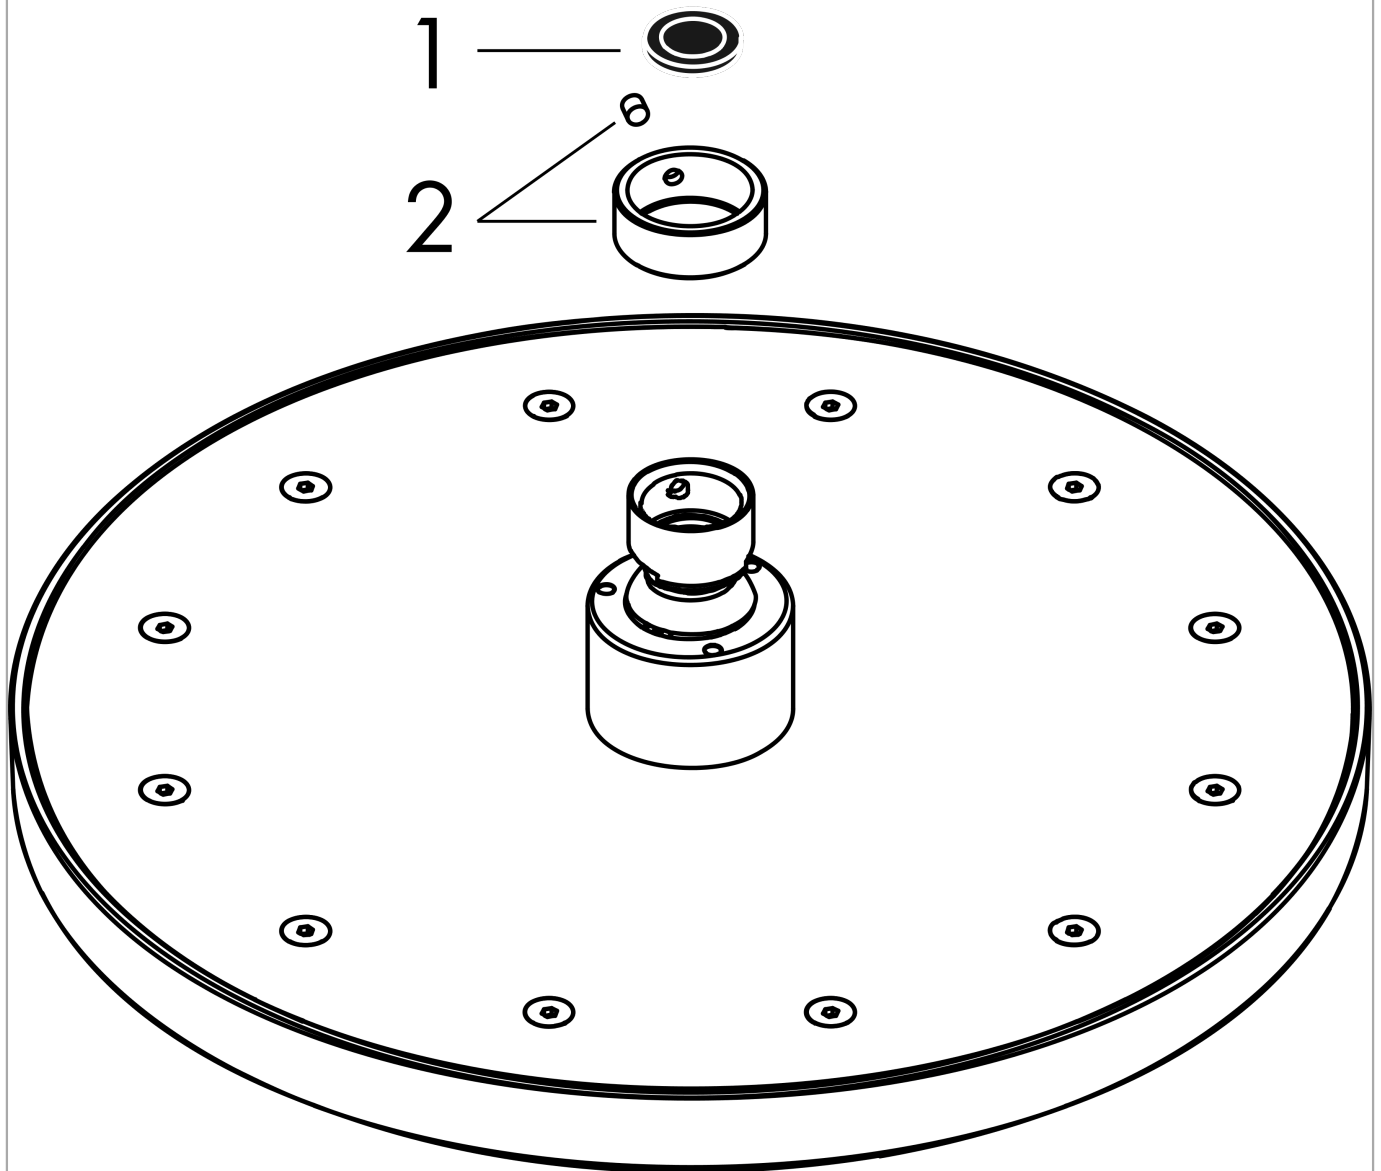

**AXOR ShowerSolutions**  
**Showerhead 245 1-Jet 1.75 GPM**  
 Finish: **brushed nickel** Part no. : **35385821**

**Description**

**Features**

- Shower head size: 9.65"
- Spray modes: Rain
- Max. flow: 1.75 GPM (6.6 L/Min)
- Showerhead removable for cleaning

**Item details**

List Price \$ 1,122.00

**Technology**

**Compliance / Sustainability**

**Product image**

**Scale drawing**

AXOR ShowerSolutions  
Showerhead 245 1-Jet 1.75 GPM  
Finish: brushed nickel Part no. : 35385821

Exploded drawing

Year of production: >07/22

**AXOR ShowerSolutions**  
**Showerhead 245 1-Jet 1.75 GPM**  
 Finish: brushed nickel Part no. : 35385821

Spare parts list

Year of production: >07/22

Pos.	Description	Part no.	Price	PU
1	filter packing	94246000	-	1
2	lock washer	98942000	-	1