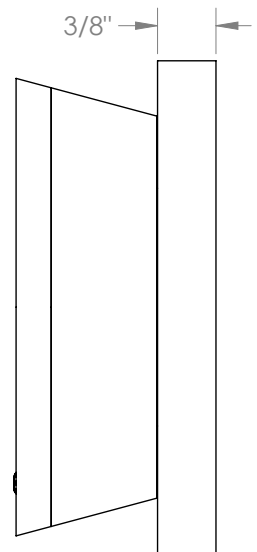

Please refer to
second page for
handle dimensions

Meets the applicable requirements of ASME A112.18.1-2005/CSA B125.1-05, entitled "Plumbing Supply Fittings".

Watermark Designs reserves the right to make revisions without notice to produce specifications. All product dimensions are nominal.

03/2022

350 Dewitt Ave. Brooklyn, NY 11207 USA | T: 1 718 257 2800 | F: 1 718 257 2144 | customerservice@watermark-designs.com