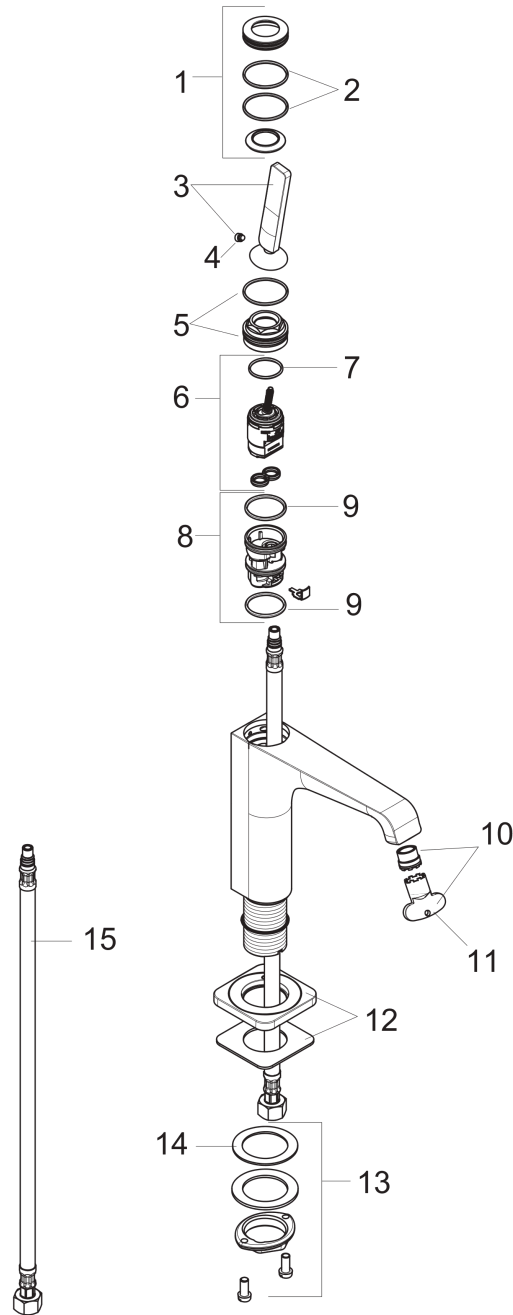

AXOR Citterio E
Single-Hole Faucet 190, 1.2 GPM, without Pop-up Drain
 Finish: **chrome** Part no. : **36103001**

Description

Features

- Handle variant: pin
- Spray modes: Laminar spray
- Max. flow: 1.2 GPM (4.5 L/Min)
- Ceramic cartridge

Item details

List Price \$ 1,332.00

Technology

Compliance / Sustainability

Product image

Scale drawing

AXOR Citterio E
Single-Hole Faucet 190, 1.2 GPM, without Pop-up Drain
 Finish: **chrome** Part no. : **36103001**

Exploded drawing

Year of production: >07/16

AXOR Citterio E
Single-Hole Faucet 190, 1.2 GPM, without Pop-up Drain
 Finish: **chrome** Part no. : **36103001**

Spare parts list

Year of production: >07/16

Pos.	Description	Part no.	Price	PU
1	escutcheon	92188000	-	1
2	O-ring 30x1,5	98433000	-	1
3	handle	92189000	-	1
4	hollow set screw M6x6	97660000	-	1
5	nut	95667000	-	1
6	cartridge, assy	96339000	-	1
7	O-ring 21,95x1,78	95169000	-	1
8	adapter for cartridge	95289000	-	1
9	O-ring 26x2	98147000	-	1
10	aerator laminar M16,5x1 (4,5 l/min)	92876000	-	1
11	special tool	98987000	-	1
12	escutcheon	92190000	-	1
13	fixing set (Ø 32)	13961000	-	1
14	lever collar	97548000	-	1
15	connection hose 23½" M8x0,75 3/8"	98600001	-	1
a	fixation extension 35 mm	13898000	-	1