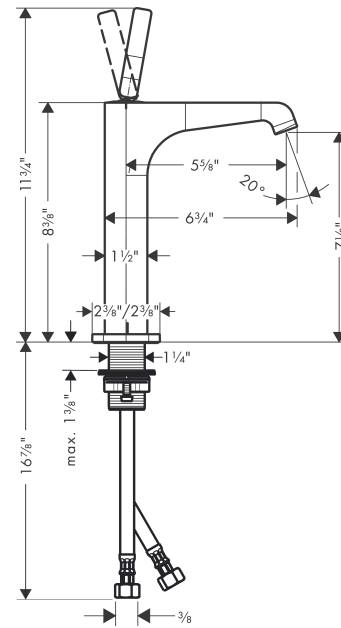

AXOR Citterio E
Single-Hole Faucet 190, 1.2 GPM, without Pop-up Drain
 Finish: **chrome** Part no. : **36103001**

Description

Features

- Handle variant: pin
- Spray modes: Laminar spray
- Max. flow: 1.2 GPM (4.5 L/Min)
- Ceramic cartridge

Item details

List Price \$ 1,332.00

Technology

Compliance / Sustainability

Product image

Scale drawing

AXOR Citterio E
Single-Hole Faucet 190, 1.2 GPM, without Pop-up Drain
 Finish: **chrome** Part no. : **36103001**

Exploded drawing

Year of production: >07/16

AXOR Citterio E
Single-Hole Faucet 190, 1.2 GPM, without Pop-up Drain
 Finish: **chrome** Part no. : **36103001**

Spare parts list

Year of production: >07/16

Pos.	Description	Part no.	Price	PU
1	escutcheon	92188000	-	1
2	O-ring 30x1,5	98433000	-	1
3	handle	92189000	-	1
4	hollow set screw M6x6	97660000	-	1
5	nut	95667000	-	1
6	cartridge, assy	96339000	-	1
7	O-ring 21,95x1,78	95169000	-	1
8	adapter for cartridge	95289000	-	1
9	O-ring 26x2	98147000	-	1
10	aerator laminar M16,5x1 (4,5 l/min)	92876000	-	1
11	special tool	98987000	-	1
12	escutcheon	92190000	-	1
13	fixing set (Ø 32)	13961000	-	1
14	lever collar	97548000	-	1
15	connection hose 23½" M8x0,75 3/8"	98600001	-	1
a	fixation extension 35 mm	13898000	-	1