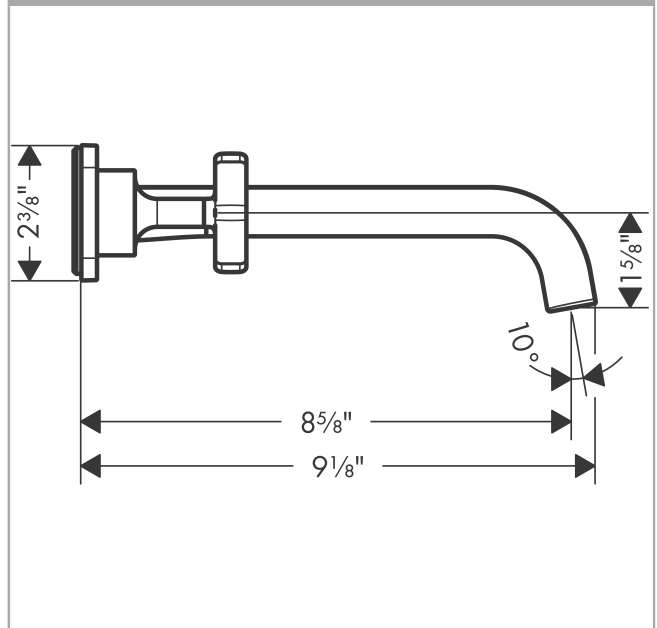

AXOR Citterio E

Wall-Mounted Widespread Faucet Trim with Base Plate, 1.2 GPM, without Pop-up Drain

Finish: **chrome** Part no. : **36115001**

Description

Features

- Handle variant: Cross
- Spray modes: Laminar spray
- Max. flow: 1.2 GPM (4.5 L/Min)
- Ceramic valves 90°

Item details

List Price \$ 1,557.00

Technology

Compliance / Sustainability

Product image

Scale drawing

AXOR Citterio E

Wall-Mounted Widespread Faucet Trim with Base Plate, 1.2 GPM, without Pop-up Drain

Finish: **chrome** Part no. : **36115001**

Exploded drawing

Year of production: **>07/16**

AXOR Citterio E

Wall-Mounted Widespread Faucet Trim with Base Plate, 1.2 GPM, without Pop-up Drain

Finish: **chrome** Part no. : **36115001**

Spare parts list

Year of production: >07/16

Pos.	Description	Part no.	Price	PU
1	fixing set	96393000	-	1
2	connecting thread G½	95626000	-	1
3	O-ring 13x2	98128000	-	1
4	escutcheon	92344000	-	1
5	seal	97530000	-	1
6	handle	92343000	-	1
7	O-ring 30x1,5	98433000	-	1
8	O-ring 17x1,5	98137000	-	1
9	escutcheon for spout	92342000	-	1
10	spout 220 mm	92336000	-	1
11	aerator laminar M16,5x1 (4,5 l/min)	92876000	-	1
12	special tool	98987000	-	1
13	extension 25 mm	96259000	-	1
14	extension 25 mm	95413000	-	1
a	waste	50001000	-	1
b	Grease	90920000	-	1