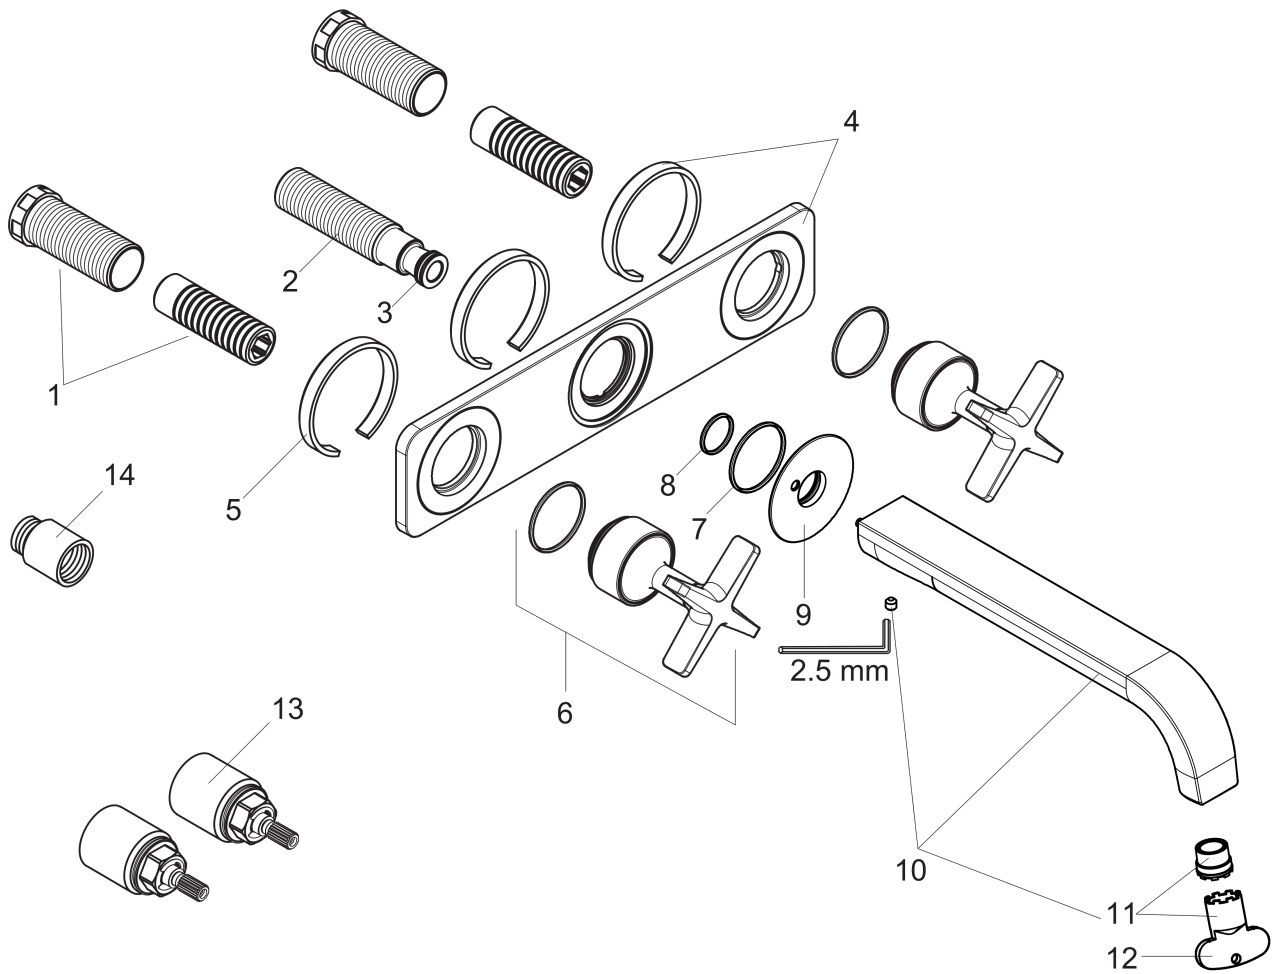

AXOR Citterio E

Wall-Mounted Widespread Faucet Trim with Base Plate, 1.2 GPM, without Pop-up Drain

Finish: **chrome** Part no. : **36115001**

Description

Features

- Handle variant: Cross
- Spray modes: Laminar spray
- Max. flow: 1.2 GPM (4.5 L/Min)
- Ceramic valves 90°

Item details

List Price \$ 1,557.00

Technology

Compliance / Sustainability

Product image

Scale drawing

AXOR Citterio E

Wall-Mounted Widespread Faucet Trim with Base Plate, 1.2 GPM, without Pop-up Drain

Finish: **chrome** Part no. : **36115001**

Exploded drawing

Year of production: **>07/16**

AXOR Citterio E

Wall-Mounted Widespread Faucet Trim with Base Plate, 1.2 GPM, without Pop-up Drain

Finish: **chrome** Part no. : **36115001**

Spare parts list

Year of production: >07/16

Pos.	Description	Part no.	Price	PU
1	fixing set	96393000	-	1
2	connecting thread G½	95626000	-	1
3	O-ring 13x2	98128000	-	1
4	escutcheon	92344000	-	1
5	seal	97530000	-	1
6	handle	92343000	-	1
7	O-ring 30x1,5	98433000	-	1
8	O-ring 17x1,5	98137000	-	1
9	escutcheon for spout	92342000	-	1
10	spout 220 mm	92336000	-	1
11	aerator laminar M16,5x1 (4,5 l/min)	92876000	-	1
12	special tool	98987000	-	1
13	extension 25 mm	96259000	-	1
14	extension 25 mm	95413000	-	1
a	waste	50001000	-	1
b	Grease	90920000	-	1