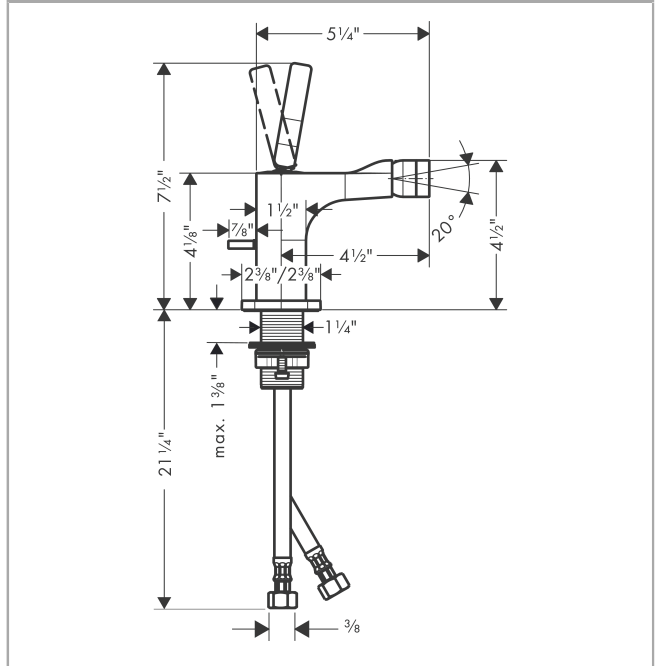

**AXOR Citterio E**  
**Single-Hole Bidet Faucet**  
 Finish: **chrome** Part no. : **36120001**

**Description**

**Features**

- Spout height: 4 Inch
- Pivoting aerator
- Max. flow: 1.5 GPM (5.7 L/Min)
- Ceramic cartridge
- Includes pop-up drain

**Item details**

List Price \$ 1,058.00

**Compliance / Sustainability**

**Product image**

**Scale drawing**

**AXOR Citterio E**  
**Single-Hole Bidet Faucet**  
 Finish: **chrome** Part no. : **36120001**

Exploded drawing

Year of production: >03/15

**AXOR Citterio E**  
**Single-Hole Bidet Faucet**

Finish: **chrome** Part no. : **36120001**

**Spare parts list**

Year of production: >03/15

Pos.	Description	Part no.	Price	PU
1	escutcheon	92188000	-	1
2	O-ring 30x1,5	98433000	-	1
3	handle	92189000	-	1
4	hollow set screw M6x6	97660000	-	1
5	nut	95667000	-	1
6	cartridge, assy	96339000	-	1
7	O-ring 21,95x1,78	95169000	-	1
8	diverter knob	92197000	-	1
9	ball joint	96050000	-	1
10	aerator M24x1 (7 l/min)	94005000	-	1
11	escutcheon	92190000	-	1
12	fixing set (Ø 32)	13961000	-	1
13	lever collar	97548000	-	1
14	connection hose 23½" M8x0,75 3/8"	98600001	-	1
a	fixation extension 35 mm	13898000	-	1