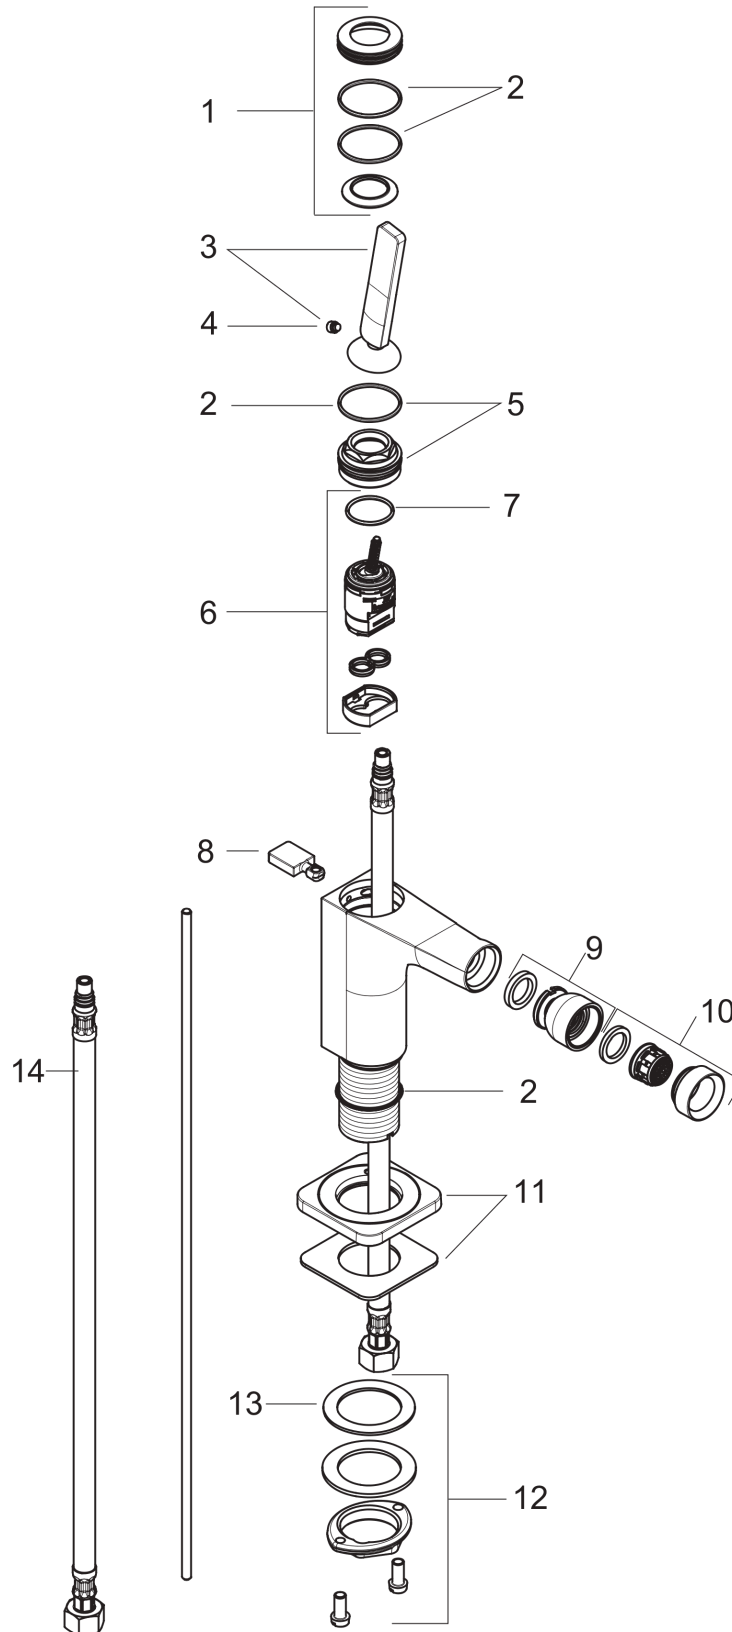

**AXOR Citterio E**  
**Single-Hole Bidet Faucet**  
 Finish: **chrome** Part no. : **36120001**

**Description**

**Features**

- Spout height: 4 Inch
- Pivoting aerator
- Max. flow: 1.5 GPM (5.7 L/Min)
- Ceramic cartridge
- Includes pop-up drain

**Item details**

List Price \$ 1,058.00

**Compliance / Sustainability**

**Product image**

**Scale drawing**

**AXOR Citterio E**  
**Single-Hole Bidet Faucet**  
 Finish: **chrome** Part no. : **36120001**

Exploded drawing

Year of production: >03/15

**AXOR Citterio E**  
**Single-Hole Bidet Faucet**

Finish: **chrome** Part no. : **36120001**

**Spare parts list**

Year of production: >03/15

Pos.	Description	Part no.	Price	PU
1	escutcheon	92188000	-	1
2	O-ring 30x1,5	98433000	-	1
3	handle	92189000	-	1
4	hollow set screw M6x6	97660000	-	1
5	nut	95667000	-	1
6	cartridge, assy	96339000	-	1
7	O-ring 21,95x1,78	95169000	-	1
8	diverter knob	92197000	-	1
9	ball joint	96050000	-	1
10	aerator M24x1 (7 l/min)	94005000	-	1
11	escutcheon	92190000	-	1
12	fixing set (Ø 32)	13961000	-	1
13	lever collar	97548000	-	1
14	connection hose 23½" M8x0,75 3/8"	98600001	-	1
a	fixation extension 35 mm	13898000	-	1