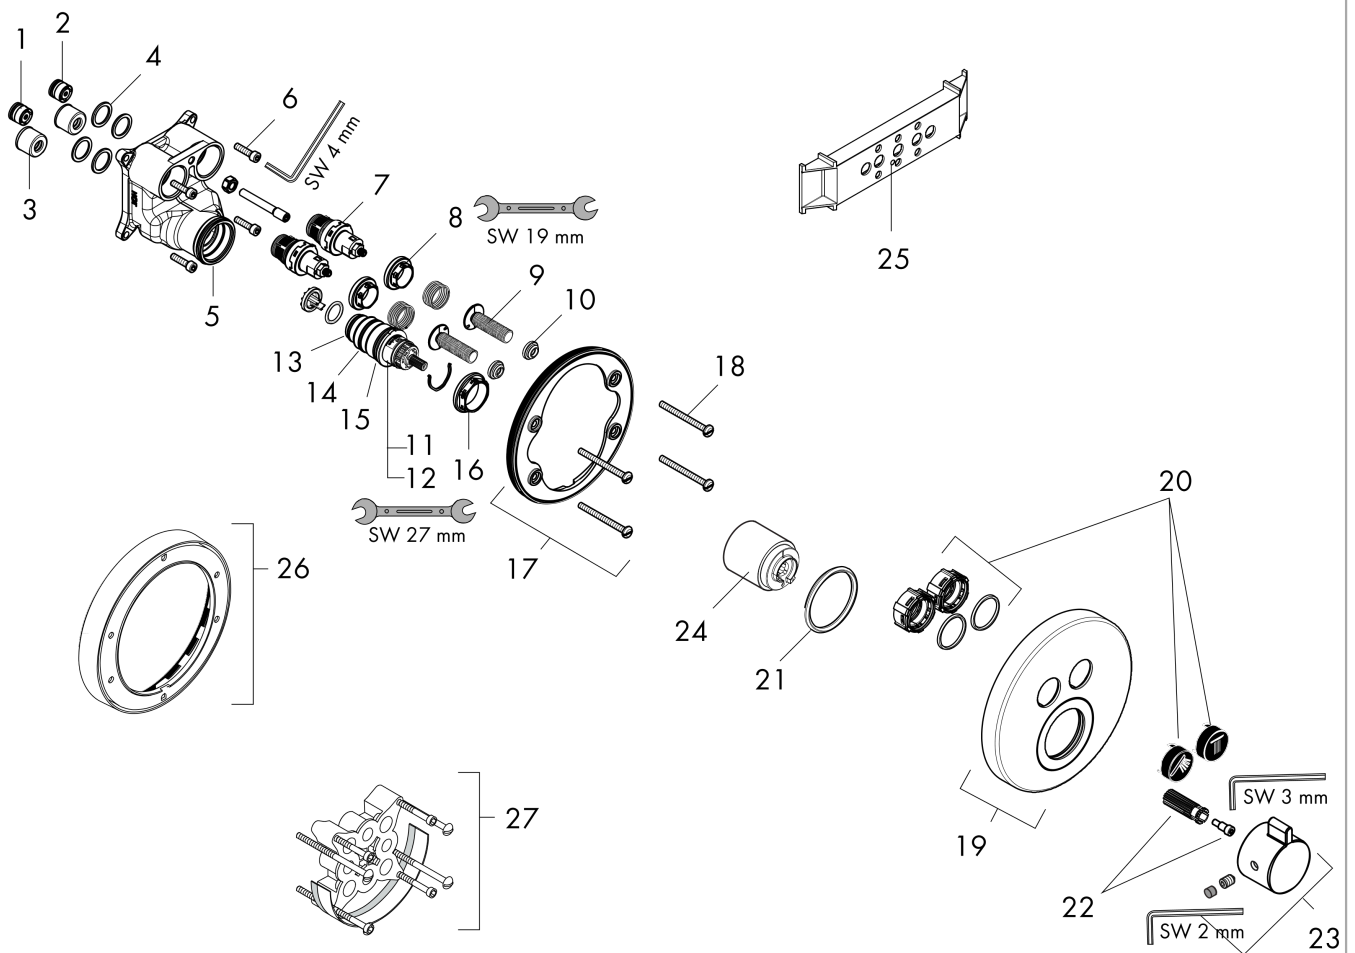

AXOR ShowerSolutions
ShowerSelect Thermostatic Trim, Round, for 2 Functions
 Finish: **brushed gold optic** Part no. : **36723251**

Description

Features

- Outlets may not be operated simultaneously
- Select push-button on/off control for 2 outlets
- Thermostat cartridge, Start/stop cartridge
- Max. flow: 8.0 GPM (30.3 L/Min) / 2.0 GPM (7.6 L/Min)
- Optimized for water-efficient shower products
- Anti-scald 100° safety stop
- Trim comes with Select buttons: handshower and Rain

Item details

List Price \$ 2,113.00

Compliance / Sustainability

Product image

Scale drawing

AXOR ShowerSolutions
ShowerSelect Thermostatic Trim, Round, for 2 Functions
 Finish: brushed gold optic Part no. : 36723251

Exploded drawing

Year of production: >03/18

AXOR ShowerSolutions
ShowerSelect Thermostatic Trim, Round, for 2 Functions
 Finish: **brushed gold optic** Part no. : **36723251**

Spare parts list

Year of production: >03/18