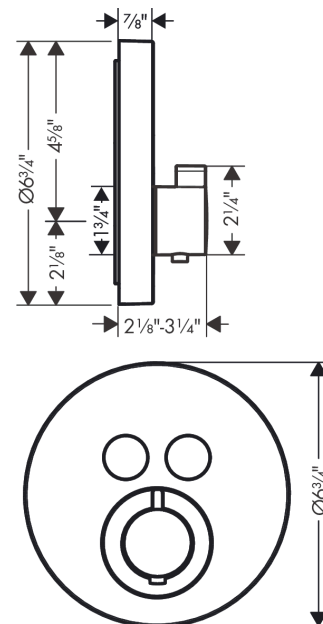

AXOR ShowerSolutions
ShowerSelect Thermostatic Trim, Round, for 2 Functions
 Finish: **brushed gold optic** Part no. : **36723251**

Description

Features

- Outlets may not be operated simultaneously
- Select push-button on/off control for 2 outlets
- Thermostat cartridge, Start/stop cartridge
- Max. flow: 8.0 GPM (30.3 L/Min) / 2.0 GPM (7.6 L/Min)
- Optimized for water-efficient shower products
- Anti-scald 100° safety stop
- Trim comes with Select buttons: handshower and Rain

Item details

List Price \$ 2,113.00

Compliance / Sustainability

Product image

Scale drawing

AXOR ShowerSolutions
ShowerSelect Thermostatic Trim, Round, for 2 Functions
 Finish: brushed gold optic Part no. : 36723251

Exploded drawing

Year of production: >03/18

AXOR ShowerSolutions
ShowerSelect Thermostatic Trim, Round, for 2 Functions
 Finish: **brushed gold optic** Part no. : **36723251**

Spare parts list

Year of production: >03/18