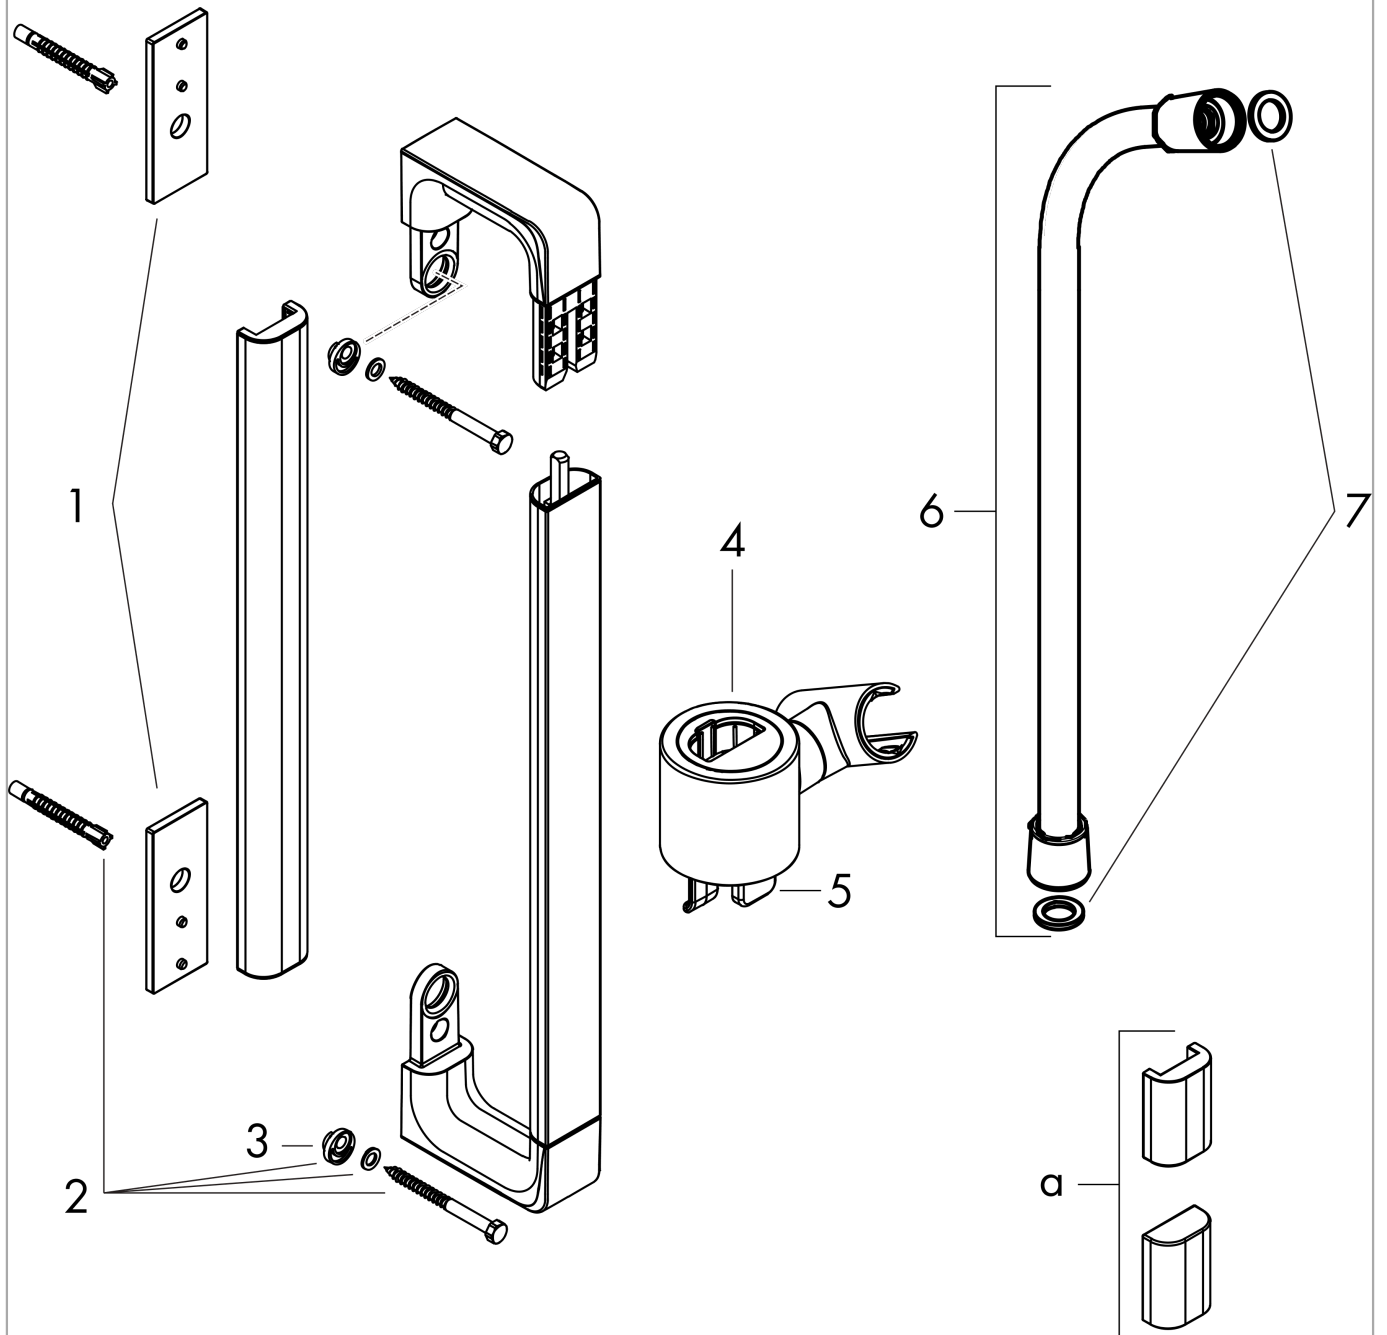

**AXOR Citterio E
Wallbar 36"**

Finish: **chrome** Part no. : **36736000**

Description

Features

- Consists of: Wallbar, Handshower hose, Slider, Shower hose, Wallbar
- Profile stand pipe: square
- Drilling distance: 36"
- Angle-adjustable holder pivots left and right, slides easily and locks in place

Item details

List Price \$ 625.00

Compliance / Sustainability

Product image

Scale drawing

**AXOR Citterio E
Wallbar 36"**

Finish: **chrome** Part no. : **36736000**

Exploded drawing

Year of production: >10/15

**AXOR Citterio E
Wallbar 36"**

Finish: **chrome** Part no. : **36736000**

Spare parts list

Year of production: >10/15

Pos.	Description	Part no.	Price	PU
1	tile-matching-disk 7 mm	92406000	-	1
2	mounting set	92841000	-	1
3	excentric socket	97604000	-	1
4	support, assy	92726000	-	1
5	brake block	93442000	-	1
6	shower hose Isiflex'B 1,60 m	28276000	-	1
7	seal	98058000	-	1
a	set of covers	42871000	-	1