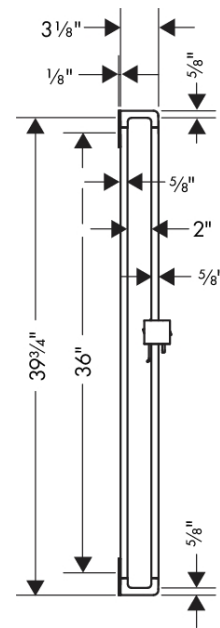

**AXOR Citterio E
Wallbar 36"**

Finish: **chrome** Part no. : **36736000**

Description

Features

- Consists of: Wallbar, Handshower hose, Slider, Shower hose, Wallbar
- Profile stand pipe: square
- Drilling distance: 36"
- Angle-adjustable holder pivots left and right, slides easily and locks in place

Item details

List Price \$ 625.00

Compliance / Sustainability

Product image

Scale drawing

**AXOR Citterio E
Wallbar 36"**

Finish: **chrome** Part no. : **36736000**

Exploded drawing

Year of production: >10/15

**AXOR Citterio E
Wallbar 36"**

Finish: **chrome** Part no. : **36736000**

Spare parts list

Year of production: >10/15

Pos.	Description	Part no.	Price	PU
1	tile-matching-disk 7 mm	92406000	-	1
2	mounting set	92841000	-	1
3	excentric socket	97604000	-	1
4	support, assy	92726000	-	1
5	brake block	93442000	-	1
6	shower hose Isiflex'B 1,60 m	28276000	-	1
7	seal	98058000	-	1
a	set of covers	42871000	-	1