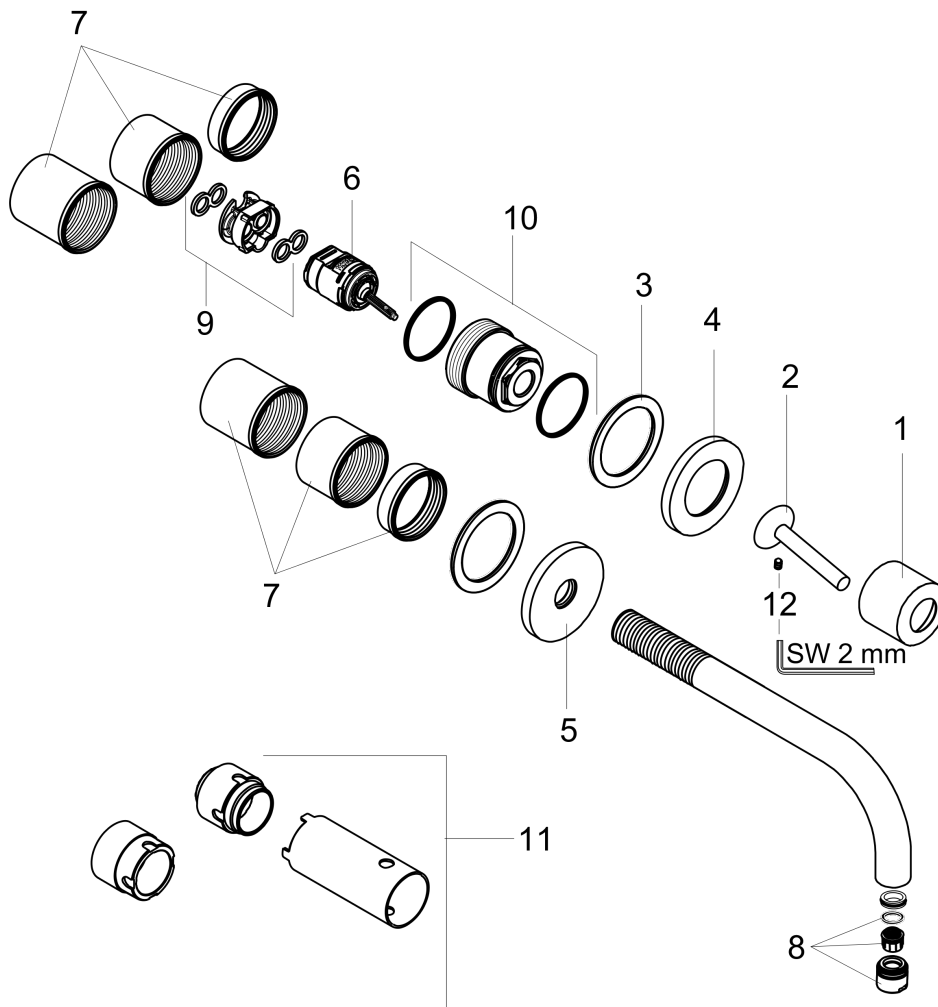

**AXOR Uno**  
**Wall-Mounted Single-Handle Faucet Trim, 1.2 GPM, without Pop-up Drain**  
 Finish: **chrome** Part no. : **38118001**

**Description**

**Features**

- Handle variant: pin
- Spray modes: aerated spray
- Max. flow: 1.2 GPM (4.5 L/Min)
- Ceramic cartridge

**Item details**

List Price \$ 963.00

**Technology**

**Compliance / Sustainability**

**Product image**

**Scale drawing**

**AXOR Uno**  
**Wall-Mounted Single-Handle Faucet Trim, 1.2 GPM, without Pop-up Drain**  
 Finish: **chrome** Part no. : **38118001**

## AXOR Uno

Wall-Mounted Single-Handle Faucet Trim, 1.2 GPM, without Pop-up Drain

Finish: **chrome** Part no. : **38118001**

### Spare parts list

Year of production: >07/16

Pos.	Description	Part no.	Price	PU
1	flange	96908000	-	1
2	handle	10092000	-	1
3	washer	97600000	-	1
4	escutcheon for handle	96909000	-	1
5	escutcheon for spout	96910000	-	1
6	cartridge, assy	96339000	-	1
7	fixing set	97971000	-	1
8	aerator M18x1 (4,5 l/min)	92884000	-	1
9	adapter for cartridge	95644000	-	1
10	nut	95645000	-	1
11	extension set 25 mm for 13622180	31971000	-	1
a	hollow set screw M4x6	97767000	-	1
b	conversion kit	95643000	-	1
c	base body	13622181	-	1
d	Grease	90920000	-	1