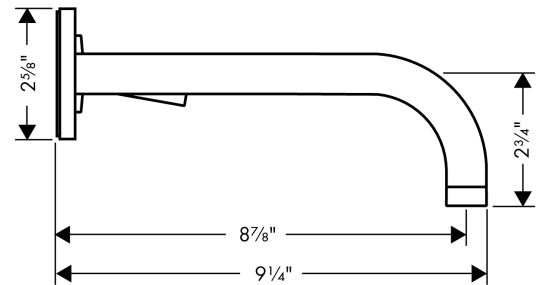

**AXOR Uno**  
**Wall-Mounted Single-Handle Faucet Trim, 1.2 GPM, without Pop-up Drain**  
 Finish: **chrome** Part no. : **38118001**

**Description**

**Features**

- Handle variant: pin
- Spray modes: aerated spray
- Max. flow: 1.2 GPM (4.5 L/Min)
- Ceramic cartridge

**Item details**

List Price \$ 963.00

**Technology**

**Compliance / Sustainability**

**Product image**

**Scale drawing**

**AXOR Uno**  
**Wall-Mounted Single-Handle Faucet Trim, 1.2 GPM, without Pop-up Drain**  
 Finish: **chrome** Part no. : **38118001**

### Spare parts list

Year of production: >07/16

Pos.	Description	Part no.	Price	PU
1	flange	96908000	-	1
2	handle	10092000	-	1
3	washer	97600000	-	1
4	escutcheon for handle	96909000	-	1
5	escutcheon for spout	96910000	-	1
6	cartridge, assy	96339000	-	1
7	fixing set	97971000	-	1
8	aerator M18x1 (4,5 l/min)	92884000	-	1
9	adapter for cartridge	95644000	-	1
10	nut	95645000	-	1
11	extension set 25 mm for 13622180	31971000	-	1
a	hollow set screw M4x6	97767000	-	1
b	conversion kit	95643000	-	1
c	base body	13622181	-	1
d	Grease	90920000	-	1