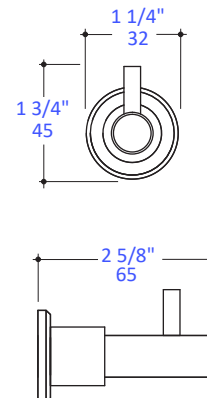

Features:

- Wall-mount robe hook
- Includes mounting hardware
- Stainless steel construction

Finish Options:

- 10 - Polished Stainless Steel
- 21 - Brushed Stainless Steel
- 44 - Matte Black
- MW - Matte White
- BPW - Brass Powder Coated

LACAVA reserves the right to revise any dimension or information on this sheet without notice. Dimensions are nominal and may vary within an industry accepted tolerance of 1/4". Drawings provided herein are meant to give the user an idea of the product and are not made to scale. Location of plumbing is meant for reference, your specific application may vary.