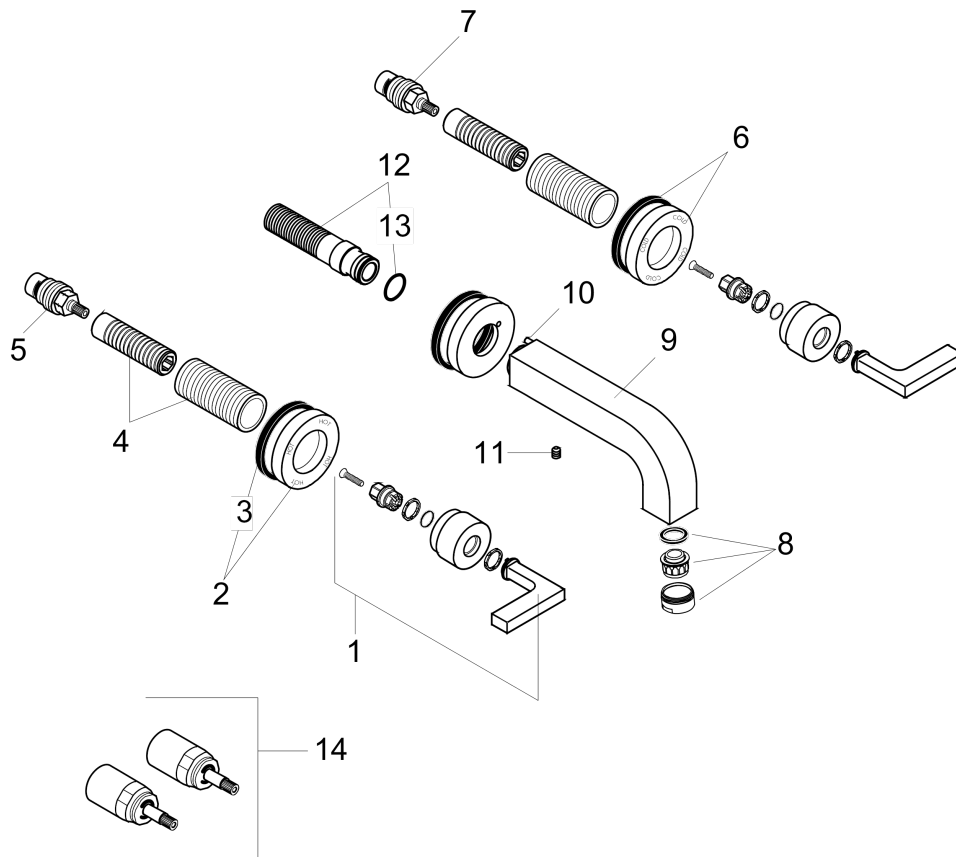

**AXOR Citterio**  
**Wall-Mounted Widespread Faucet with Lever Handles, 1.2 GPM, without Pop-up Drain**  
 Finish: **chrome** Part no. : **39147001**

**Description**

**Features**

- Handle variant: Lever
- Spray modes: aerated spray
- Max. flow: 1.2 GPM (4.5 L/Min)
- Ceramic valves hot/cold 90°

**Item details**

List Price \$ 1,491.00

**Technology**

**Compliance / Sustainability**

**Product image**

**Scale drawing**

**AXOR Citterio**  
**Wall-Mounted Widespread Faucet with Lever Handles, 1.2 GPM, without Pop-up Drain**  
 Finish: **chrome** Part no. : **39147001**

Exploded drawing

Year of production: >07/16

**AXOR Citterio**  
**Wall-Mounted Widespread Faucet with Lever Handles, 1.2 GPM, without Pop-up Drain**  
 Finish: **chrome** Part no. : **39147001**

## Spare parts list

Year of production: >07/16

Pos.	Description	Part no.	Price	PU
1	handle	39296000	-	1
3	escutcheon hot water	96755000	-	1
2	seal	97530000	-	1
4	fixing set	96392000	-	1
5	shut off unit left closing	96351000	-	1
6	escutcheon cold water	96754000	-	1
7	shut off unit right closing	96350000	-	1
8	aerator M24x1 (4,5 l/min)	92877000	-	1
9	spout 220 mm	97239000	-	1
10	hollow set screw M6x6	97660000	-	1
11	hollow set screw M4x16	97663000	-	1
12	connecting thread G½	97228000	-	1
13	O-ring 16x2,5	98134000	-	1
14	extension 25 mm	96259000	-	1
a	base body	10303181	-	1