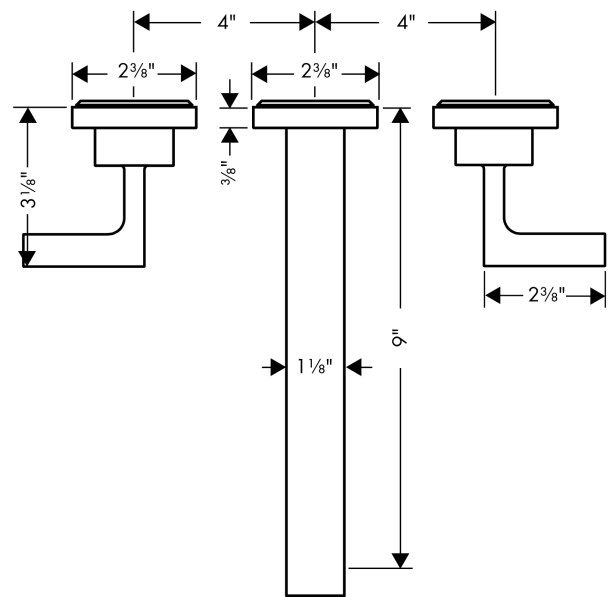

**AXOR Citterio**  
**Wall-Mounted Widespread Faucet with Lever Handles, 1.2 GPM, without Pop-up Drain**  
 Finish: **chrome** Part no. : **39147001**

**Description**

**Features**

- Handle variant: Lever
- Spray modes: aerated spray
- Max. flow: 1.2 GPM (4.5 L/Min)
- Ceramic valves hot/cold 90°

**Item details**

List Price \$ 1,491.00

**Technology**

**Compliance / Sustainability**

**Product image**

**Scale drawing**

**AXOR Citterio**  
**Wall-Mounted Widespread Faucet with Lever Handles, 1.2 GPM, without Pop-up Drain**  
 Finish: **chrome** Part no. : **39147001**

Exploded drawing

Year of production: >07/16

**AXOR Citterio**  
**Wall-Mounted Widespread Faucet with Lever Handles, 1.2 GPM, without Pop-up Drain**  
 Finish: **chrome** Part no. : **39147001**

## Spare parts list

Year of production: >07/16

Pos.	Description	Part no.	Price	PU
1	handle	39296000	-	1
3	escutcheon hot water	96755000	-	1
2	seal	97530000	-	1
4	fixing set	96392000	-	1
5	shut off unit left closing	96351000	-	1
6	escutcheon cold water	96754000	-	1
7	shut off unit right closing	96350000	-	1
8	aerator M24x1 (4,5 l/min)	92877000	-	1
9	spout 220 mm	97239000	-	1
10	hollow set screw M6x6	97660000	-	1
11	hollow set screw M4x16	97663000	-	1
12	connecting thread G½	97228000	-	1
13	O-ring 16x2,5	98134000	-	1
14	extension 25 mm	96259000	-	1
a	base body	10303181	-	1