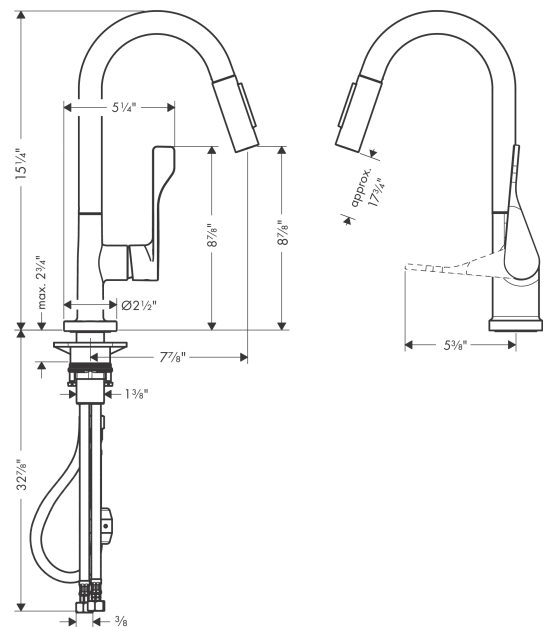

AXOR Citterio
Prep Kitchen Faucet 2-Spray Pull-Down, 1.75 GPM
 Finish: **chrome** Part no. : **39836001**

Description

Features

- Swivel range 360°
- Laminar spray, needle spray, Shower spray pattern
- Toggle spray diverter
- MagFit magnetic sprayhead docking
- Deck mounted
- Max. flow: 1.75 GPM (6.6 L/Min)
- Ceramic cartridge
- 3/8" connections
- Integrated double backflow prevention
- Extension length up to 19 5/8" (50cm)

Item details

List Price \$ 1,061.00

Technology

Compliance / Sustainability

Product image

Scale drawing

AXOR Citterio
Prep Kitchen Faucet 2-Spray Pull-Down, 1.75 GPM
 Finish: **chrome** Part no. : **39836001**

Exploded drawing

Year of production: >11/21

AXOR Citterio
Prep Kitchen Faucet 2-Spray Pull-Down, 1.75 GPM
 Finish: **chrome** Part no. : **39836001**

Spare parts list

Year of production: >11/21

Pos.	Description	Part no.	Price	PU
1	handle	39891000	-	1
2	screw cover	96762000	-	1
3	flange	98603000	-	1
4	nut	97209000	-	1
5	cartridge, assy	92730000	-	1
6	seal	95008000	-	1
7	handspray	95908000	-	1
8	non return valve	95340000	-	1
9	set of non return valves DW 15	97350000	-	1
10	O-ring 18x1,5	98231000	-	1
11	aerator laminar M22x1 (15 l/min)	95909000	-	1
12	service tool	95910000	-	1
13	filter	97735000	-	1
14	O-ring 40x3	92634000	-	1
15	support	97523000	-	1
16	fixing set (Ø 34)	95049000	-	1
17	hose 1,50 m	88624000	-	1
18	weight	98551000	-	1
19	connection hose 35½" M8x0,75 3/8"	96316001	-	1