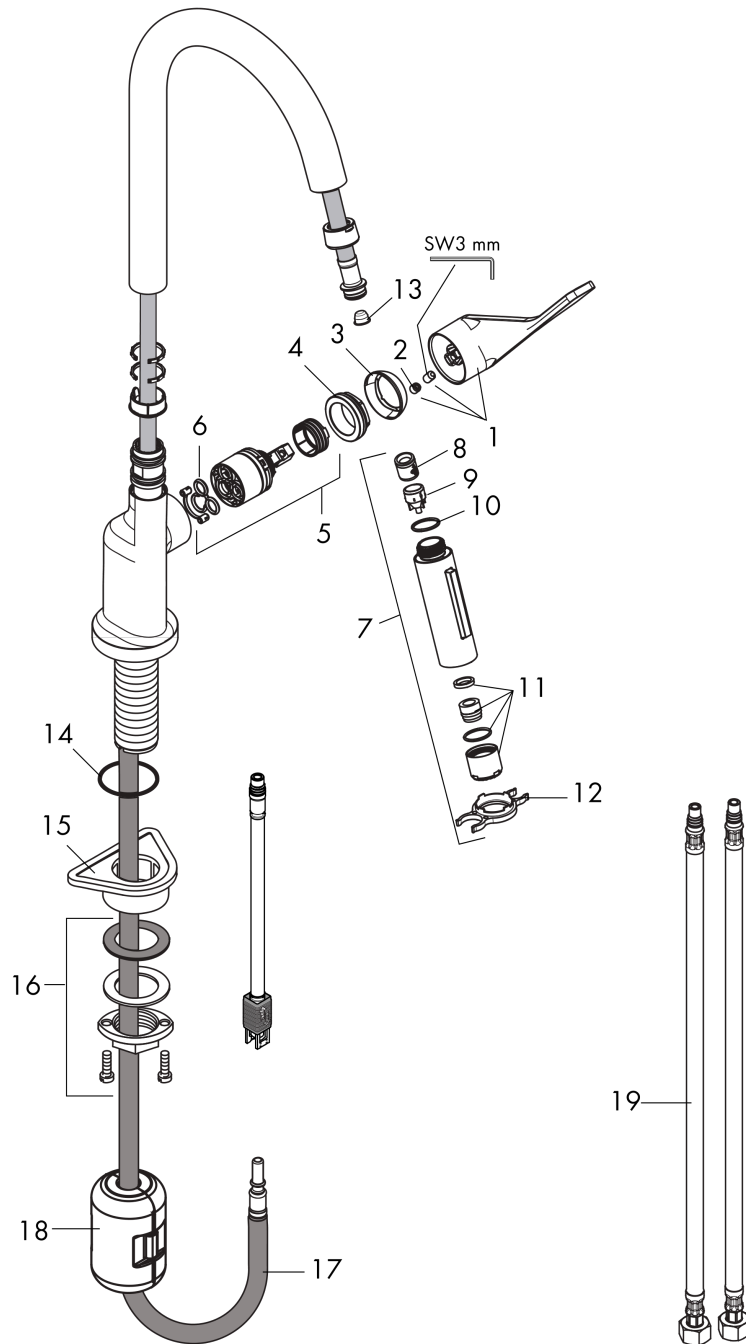

AXOR Citterio
Prep Kitchen Faucet 2-Spray Pull-Down, 1.75 GPM
 Finish: **chrome** Part no. : **39836001**

Description

Features

- Swivel range 360°
- Laminar spray, needle spray, Shower spray pattern
- Toggle spray diverter
- MagFit magnetic sprayhead docking
- Deck mounted
- Max. flow: 1.75 GPM (6.6 L/Min)
- Ceramic cartridge
- 3/8" connections
- Integrated double backflow prevention
- Extension length up to 19 5/8" (50cm)

Item details

List Price \$ 1,061.00

Technology

Compliance / Sustainability

Product image

Scale drawing

AXOR Citterio
Prep Kitchen Faucet 2-Spray Pull-Down, 1.75 GPM
 Finish: **chrome** Part no. : **39836001**

Exploded drawing

Year of production: >11/21

AXOR Citterio
Prep Kitchen Faucet 2-Spray Pull-Down, 1.75 GPM
 Finish: **chrome** Part no. : **39836001**

Spare parts list

Year of production: >11/21

Pos.	Description	Part no.	Price	PU
1	handle	39891000	-	1
2	screw cover	96762000	-	1
3	flange	98603000	-	1
4	nut	97209000	-	1
5	cartridge, assy	92730000	-	1
6	seal	95008000	-	1
7	handspray	95908000	-	1
8	non return valve	95340000	-	1
9	set of non return valves DW 15	97350000	-	1
10	O-ring 18x1,5	98231000	-	1
11	aerator laminar M22x1 (15 l/min)	95909000	-	1
12	service tool	95910000	-	1
13	filter	97735000	-	1
14	O-ring 40x3	92634000	-	1
15	support	97523000	-	1
16	fixing set (Ø 34)	95049000	-	1
17	hose 1,50 m	88624000	-	1
18	weight	98551000	-	1
19	connection hose 35½" M8x0,75 3/8"	96316001	-	1