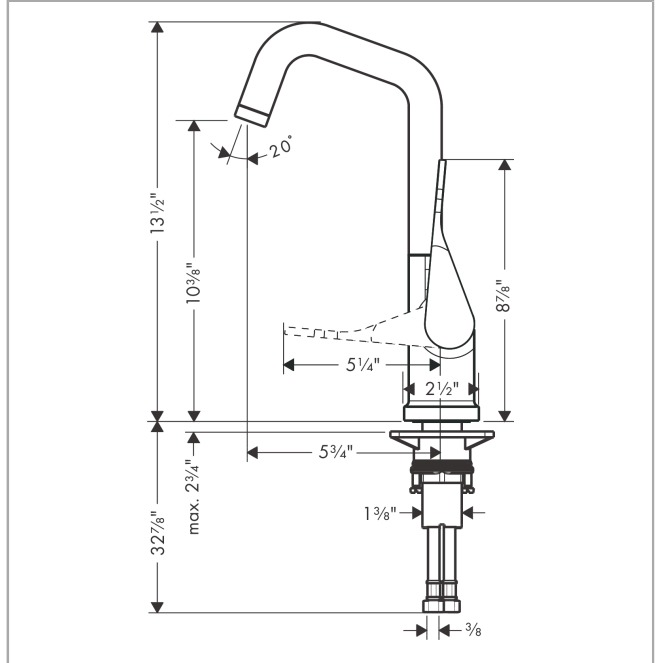

**AXOR Citterio
Bar Faucet, 1.5 GPM**

Finish: **chrome** Part no. : **39851001**

Description

Features

- Swivel range 150°
- Aerated spray
- Deck mounted
- Max. flow: 1.5 GPM (5.7 L/Min)
- Ceramic cartridge
- 3/8" connections
- Single lever kitchen mixer, connection hoses, Assembly instructions

Item details

List Price \$ 885.00

Technology

Compliance / Sustainability

Product image

Scale drawing

**AXOR Citterio
Bar Faucet, 1.5 GPM**

Finish: **chrome** Part no. : **39851001**

Exploded drawing

Year of production: >04/10

AXOR Citterio
Bar Faucet, 1.5 GPM
 Finish: **chrome** Part no. : **39851001**

Spare parts list

Year of production: >04/10

Pos.	Description	Part no.	Price	PU
1	handle	39891000	-	1
2	screw cover	96338000	-	1
3	flange	98603000	-	1
4	nut	96461000	-	1
5	cartridge, assy	92730000	-	1
6	aerator M24x1 (5 l/min)	95379000	-	1
7	fixing set (Ø 34)	95049000	-	1
8	connection hose 35½" M8x0,75 3/8"	96316001	-	1
9	sealing set	92646000	-	1