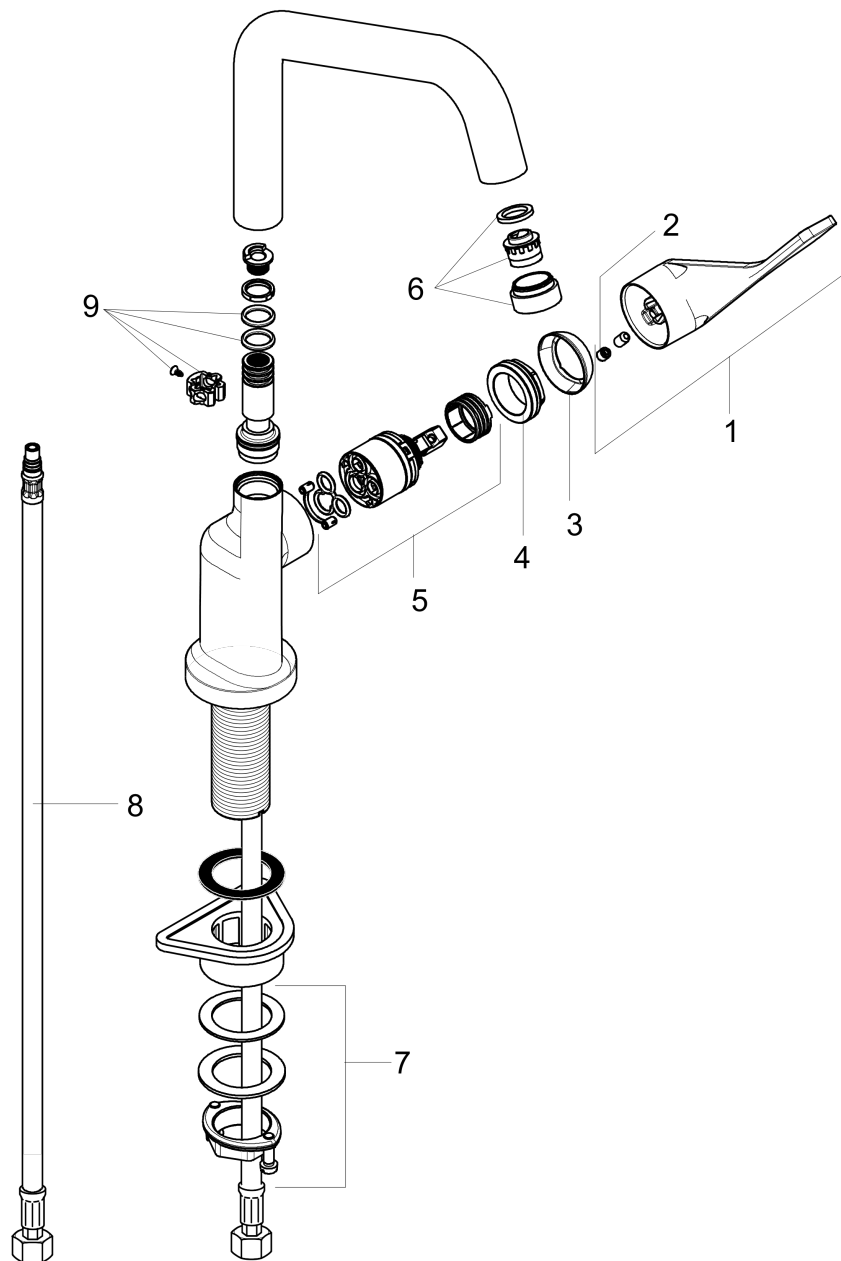

**AXOR Citterio
Bar Faucet, 1.5 GPM**

Finish: **chrome** Part no. : **39851001**

Description

Features

- Swivel range 150°
- Aerated spray
- Deck mounted
- Max. flow: 1.5 GPM (5.7 L/Min)
- Ceramic cartridge
- 3/8" connections
- Single lever kitchen mixer, connection hoses, Assembly instructions

Item details

List Price \$ 885.00

Technology

Compliance / Sustainability

Product image

Scale drawing

**AXOR Citterio
Bar Faucet, 1.5 GPM**

Finish: **chrome** Part no. : **39851001**

Exploded drawing

Year of production: >04/10

AXOR Citterio
Bar Faucet, 1.5 GPM
 Finish: **chrome** Part no. : **39851001**

Spare parts list

Year of production: >04/10

Pos.	Description	Part no.	Price	PU
1	handle	39891000	-	1
2	screw cover	96338000	-	1
3	flange	98603000	-	1
4	nut	96461000	-	1
5	cartridge, assy	92730000	-	1
6	aerator M24x1 (5 l/min)	95379000	-	1
7	fixing set (Ø 34)	95049000	-	1
8	connection hose 35½" M8x0,75 3/8"	96316001	-	1
9	sealing set	92646000	-	1