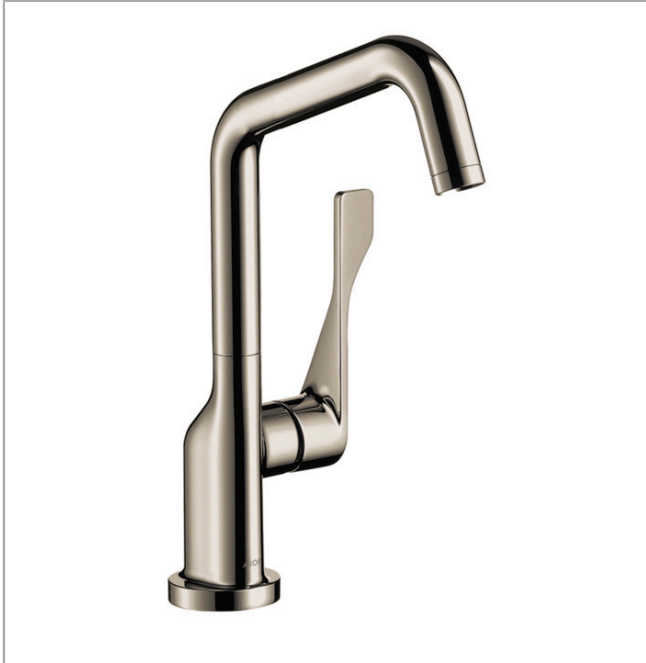

Product image