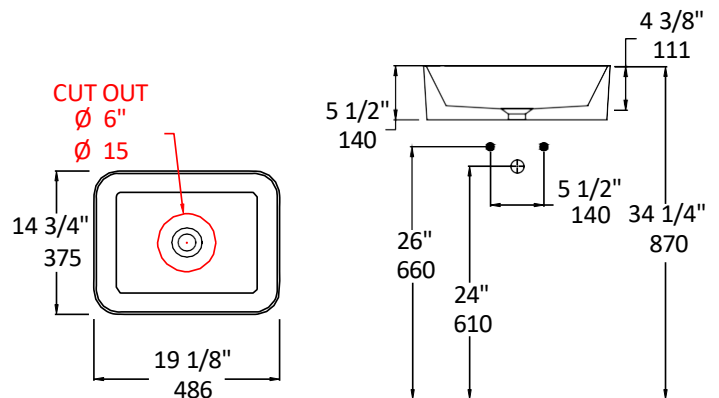

Features:

- Porcelain sink without overflow
- Glazed all around
- Unglazed bottom
- Current cut-out template can be requested

Codes + Standards:

- Meets and exceeds applicable national codes and standards

ADA compliant when installed to specific requirements of this regulation