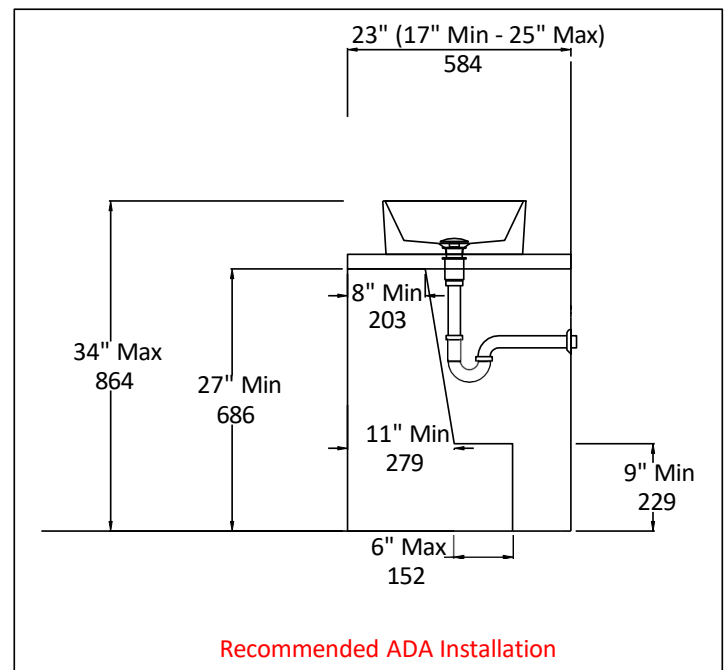

Specifications:

Installation:	Vessel
Exterior Dimensions:	19 1/8" w x 14 3/4" d x 5 1/2" h
Material:	Porcelain
Weight:	17 lbs
Overflow:	No
Finishes:	001 - White
Faucet Holes:	n/a
Drain Hole Size:	Ø 1 3/4"
Cut-out Size:	Ø 6" (template available upon request)

ADA compliant when installed to specific requirements of this regulation

Recommended Items:

- European drain without overflow
 - 7100-13

LACAVA reserves the right to revise any dimension or information on this sheet without notice. Dimensions are nominal and may vary within an industry accepted tolerance of 1/4". Drawings provided herein are meant to give the user an idea of the product and are not made to scale.