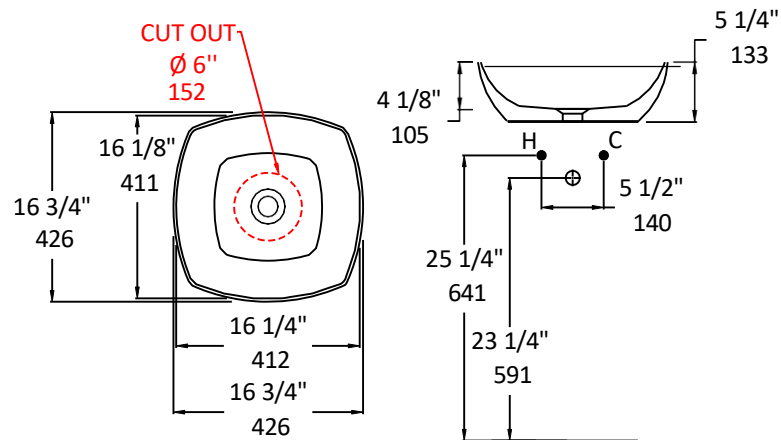

Features:

- Porcelain sink without overflow
- Glazed all around
- Unglazed bottom

Codes + Standards:

- Meets and exceeds applicable national codes and standards

compliant when installed to specific requirements of this regulation