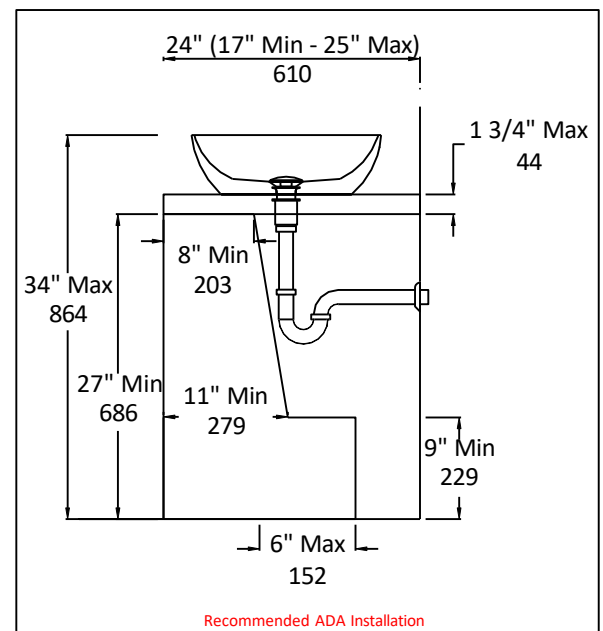

### Specifications:

Installation:	Vessel
Exterior Dimensions:	16 3/4" w x 16 3/4" d x 5 1/4" h
Material:	Porcelain
Weight:	14 lbs
Overflow:	No
Finishes:	001 - White
Faucet Holes:	N/A
Cut-out Size:	Ø 6" (template available upon request)
Drain Hole Size:	Ø 1 3/4"

### Recommended Items:

- European drain without overflow
  - 7100-13

LACAVA reserves the right to revise any dimension or information on this sheet without notice. Dimensions are nominal and may vary within an industry accepted tolerance of 1/4". Drawings provided herein are meant to give the user an idea of the product and are not made to scale.