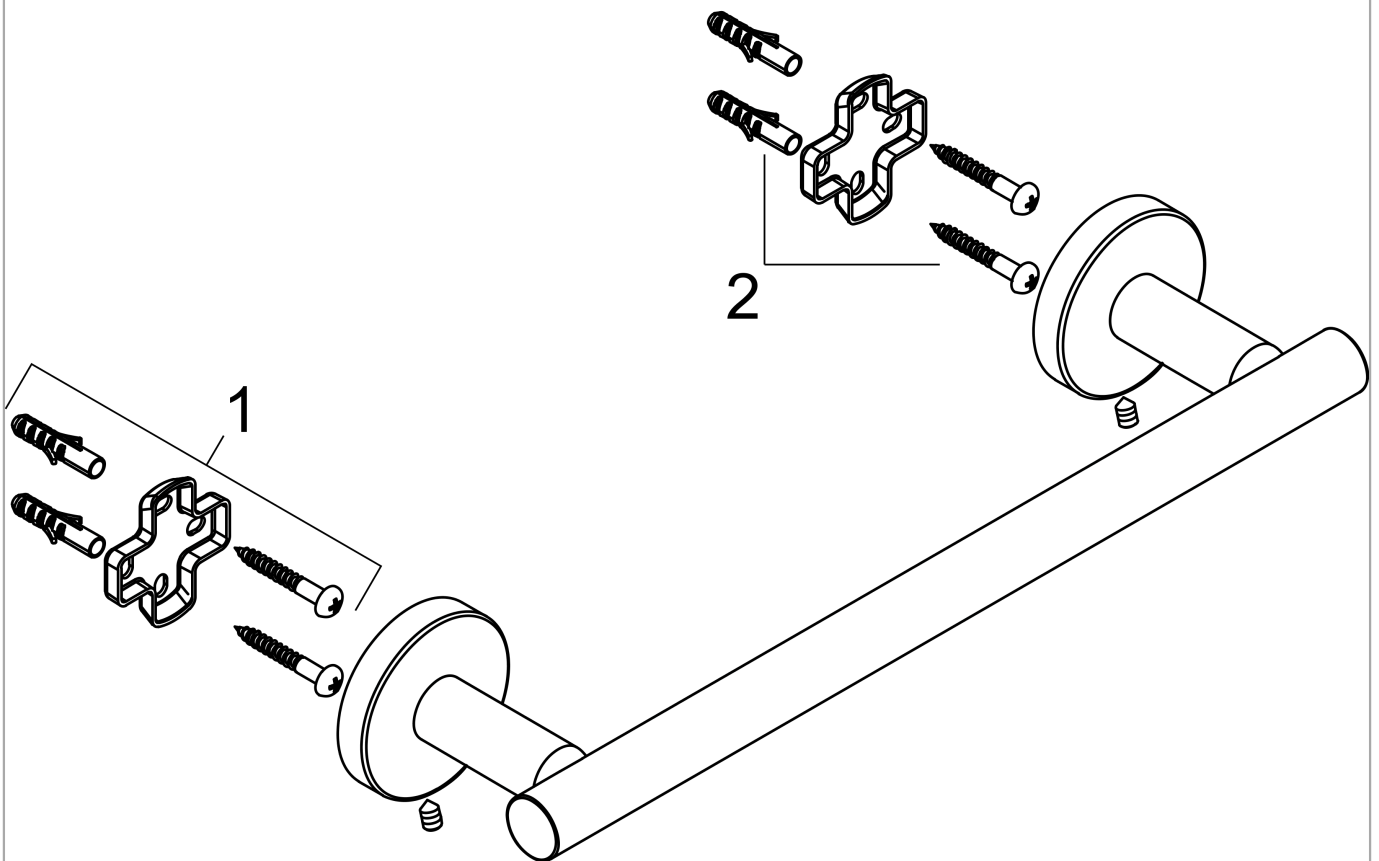

**Logis Universal
Towel Bar, 12"**

Finish: **chrome** Part no. : **41713000**

Description

Features

- Wall-mounted
- Brass
- Metal holder
- With mounting material
- Concealed fastening
- Diameter of drilled hole: 0.23"

Item details

List Price \$ 101.00

Product image

Scale drawing

**Logis Universal
Towel Bar, 12"**

Finish: **chrome** Part no. : **41713000**

Exploded drawing

Year of production: >04/18

**Logis Universal
Towel Bar, 12"**

Finish: **chrome** Part no. : **41713000**

Spare parts list

Year of production: >04/18

Pos.	Description	Part no.	Price	PU
1	support element	94318000	-	1