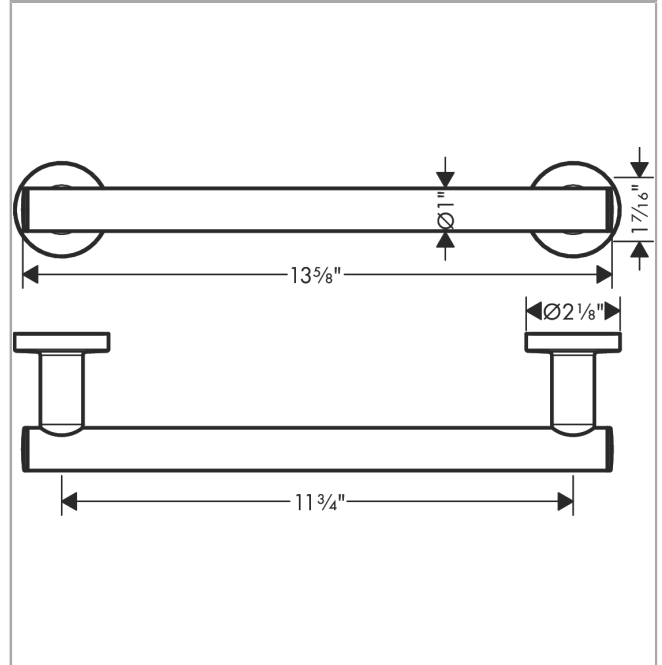

**Logis Universal
Towel Bar, 12"**

Finish: **chrome** Part no. : **41713000**

Description

Features

- Wall-mounted
- Brass
- Metal holder
- With mounting material
- Concealed fastening
- Diameter of drilled hole: 0.23"

Item details

List Price \$ 101.00

Product image

Scale drawing

**Logis Universal
Towel Bar, 12"**

Finish: **chrome** Part no. : **41713000**

Exploded drawing

Year of production: >04/18

**Logis Universal
Towel Bar, 12"**

Finish: **chrome** Part no. : **41713000**

Spare parts list

Year of production: >04/18

Pos.	Description	Part no.	Price	PU
1	support element	94318000	-	1