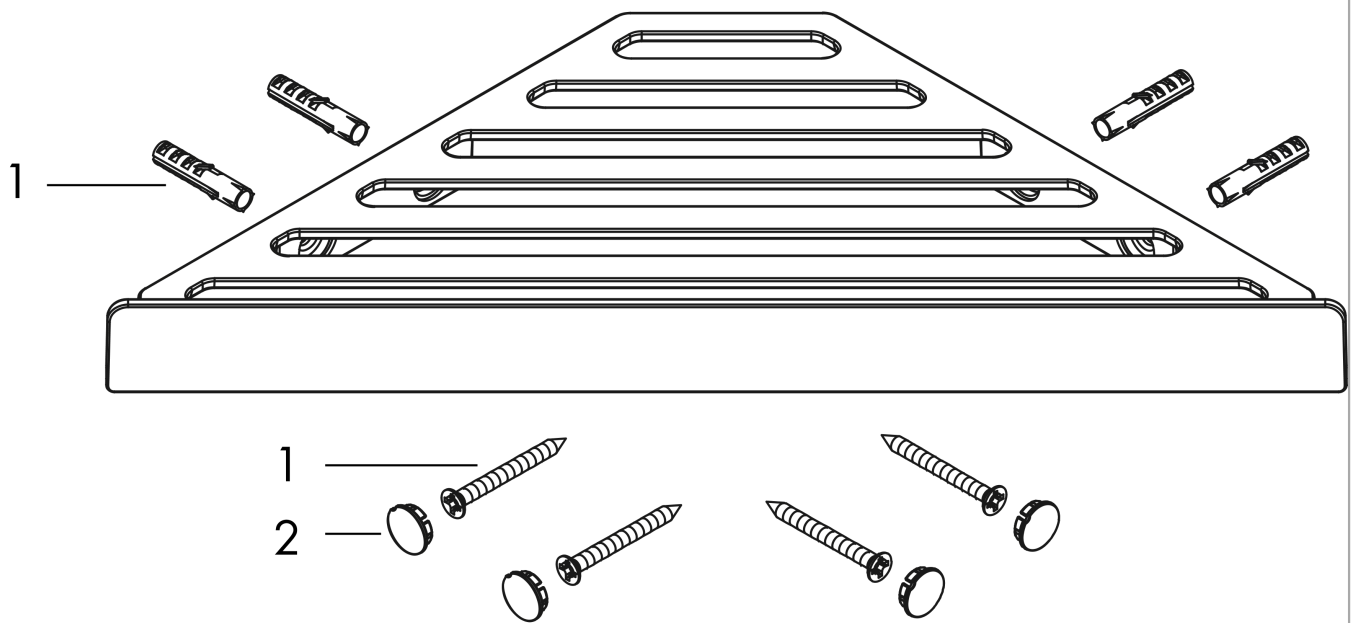

AddStoris

Corner Basket

Finish: **brushed black chrome** Part no. : **41741340**

Description

Features

- Wall-mounted
- Metal holder
- With mounting material
- Concealed fastening
- Diameter of drilled hole: 0.23"
- May also be used as a shelf

Item details

List Price \$ 109.00

Design awards

reddot winner 2021

Compliance / Sustainability

Product image

Scale drawing

AddStoris
Corner Basket
 Finish: **brushed black chrome** Part no. : **41741340**

Exploded drawing

Year of production: >04/21

AddStoris
Corner Basket
 Finish: **brushed black chrome** Part no. : **41741340**

Spare parts list

Year of production: >04/21

Pos.	Description	Part no.	Price	PU
1	mounting set	40915000	-	1
2	set of covers	94205000	-	1