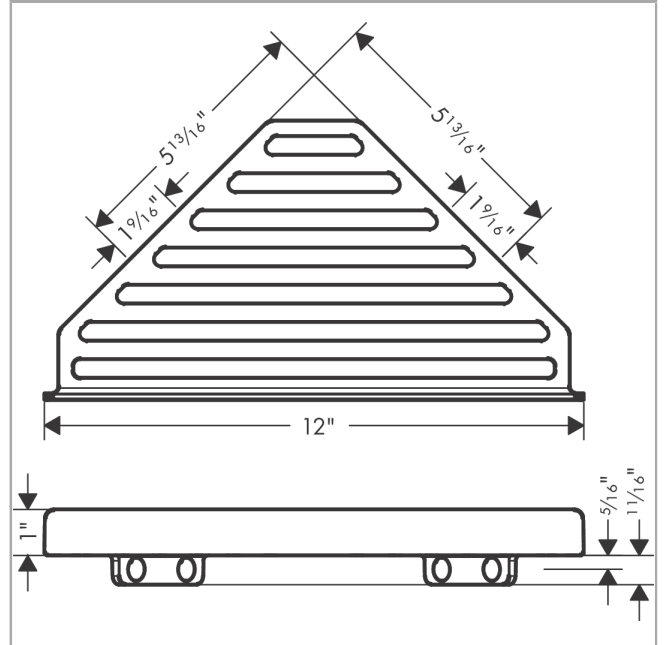

AddStoris

Corner Basket

Finish: **brushed black chrome** Part no. : **41741340**

Description

Features

- Wall-mounted
- Metal holder
- With mounting material
- Concealed fastening
- Diameter of drilled hole: 0.23"
- May also be used as a shelf

Item details

List Price \$ 109.00

Design awards

reddot winner 2021

Compliance / Sustainability

Product image

Scale drawing

AddStoris
Corner Basket
 Finish: **brushed black chrome** Part no. : **41741340**