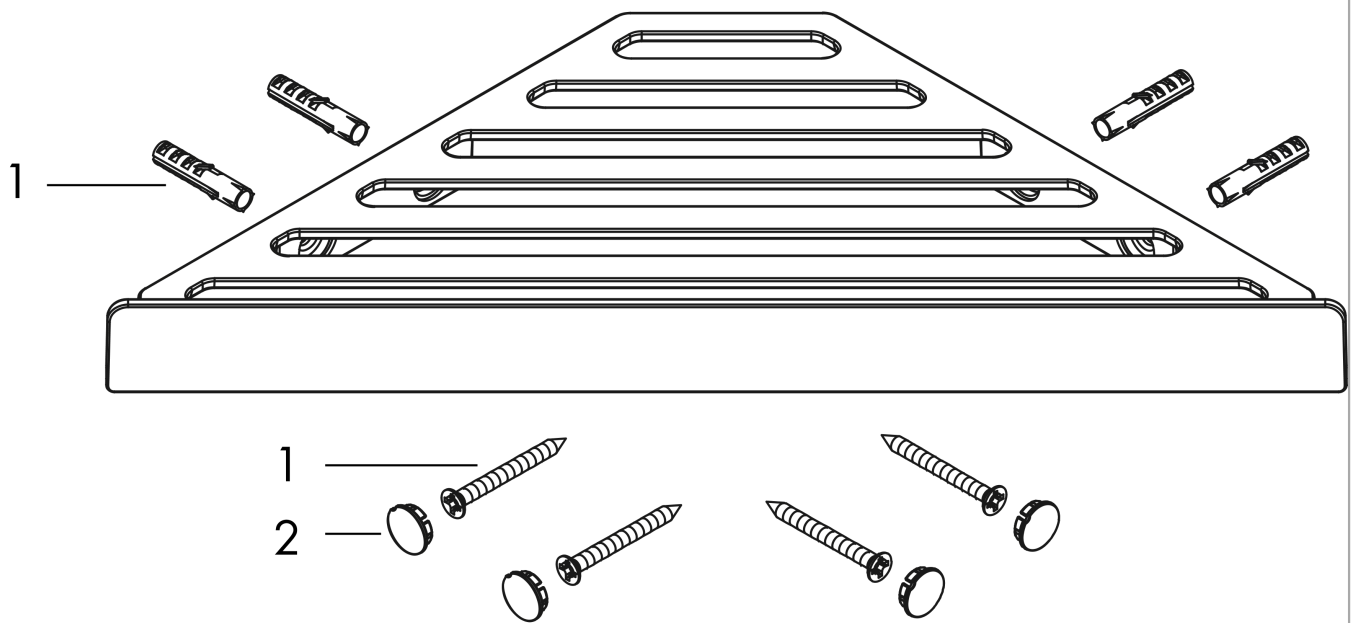

AddStoris
Corner Basket
 Finish: **matte black** Part no. : **41741670**

Description

Features

- Wall-mounted
- Metal holder
- With mounting material
- Concealed fastening
- Diameter of drilled hole: 0.23"
- May also be used as a shelf

Item details

List Price \$ 109.00

Design awards

reddot winner 2021

Compliance / Sustainability

Product image

Scale drawing

AddStoris
Corner Basket
Finish: **matte black** Part no. : **41741670**

Exploded drawing

Year of production: >04/21

AddStoris
Corner Basket
 Finish: **matte black** Part no. : **41741670**

Spare parts list

Year of production: >04/21

Pos.	Description	Part no.	Price	PU
1	mounting set	40915000	-	1
2	set of covers	94205000	-	1