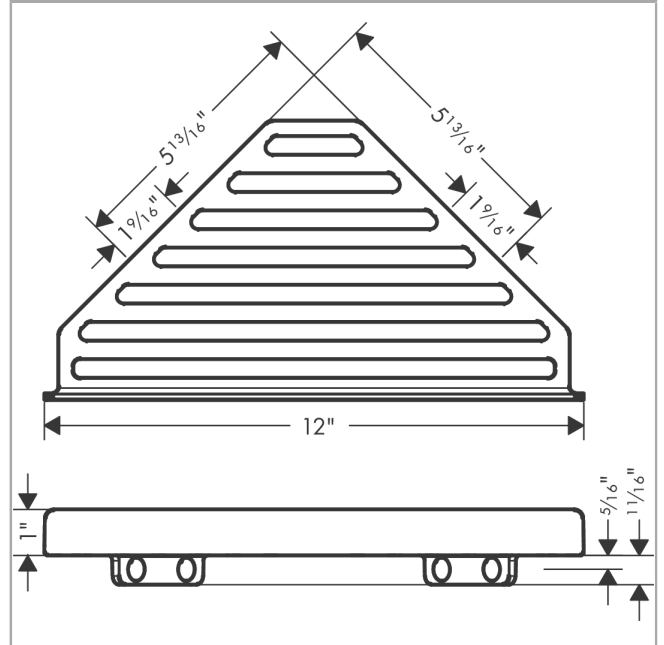

AddStoris
Corner Basket
 Finish: **matte black** Part no. : **41741670**

Description

Features

- Wall-mounted
- Metal holder
- With mounting material
- Concealed fastening
- Diameter of drilled hole: 0.23"
- May also be used as a shelf

Item details

List Price \$ 109.00

Design awards

reddot winner 2021

Compliance / Sustainability

Product image

Scale drawing

AddStoris
Corner Basket
Finish: **matte black** Part no. : **41741670**