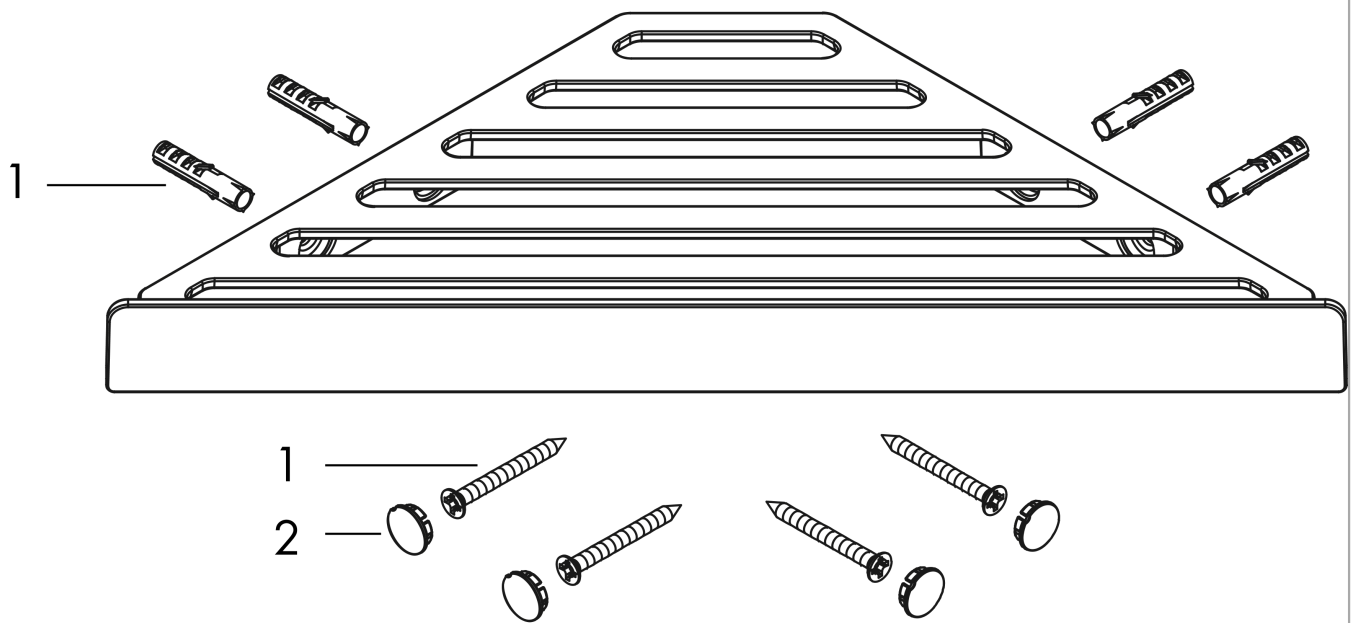

AddStoris
Corner Basket
 Finish: **matte white** Part no. : **41741700**

Description

Features

- Wall-mounted
- Metal holder
- With mounting material
- Concealed fastening
- Diameter of drilled hole: 0.23"
- May also be used as a shelf

Item details

List Price \$ 109.00

Design awards

reddot winner 2021

Compliance / Sustainability

Product image

Scale drawing

AddStoris
Corner Basket
 Finish: **matte white** Part no. : **41741700**

Exploded drawing

Year of production: >04/21

AddStoris
Corner Basket
 Finish: **matte white** Part no. : **41741700**

Spare parts list

Year of production: >04/21

Pos.	Description	Part no.	Price	PU
1	mounting set	40915000	-	1
2	set of covers	94205000	-	1