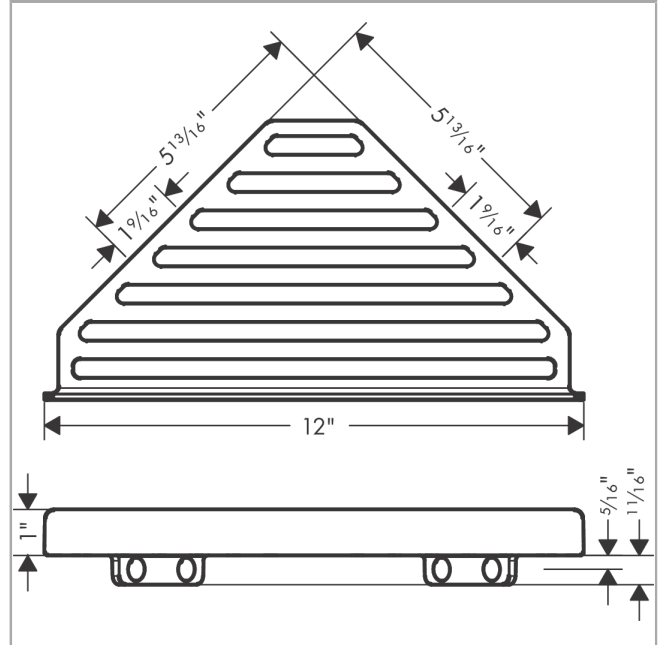

AddStoris
Corner Basket
 Finish: **matte white** Part no. : **41741700**

Description

Features

- Wall-mounted
- Metal holder
- With mounting material
- Concealed fastening
- Diameter of drilled hole: 0.23"
- May also be used as a shelf

Item details

List Price \$ 109.00

Design awards

reddot winner 2021

Compliance / Sustainability

Product image

Scale drawing

AddStoris
Corner Basket
 Finish: **matte white** Part no. : **41741700**

Exploded drawing

Year of production: >04/21

AddStoris
Corner Basket
 Finish: **matte white** Part no. : **41741700**

Spare parts list

Year of production: >04/21

Pos.	Description	Part no.	Price	PU
1	mounting set	40915000	-	1
2	set of covers	94205000	-	1