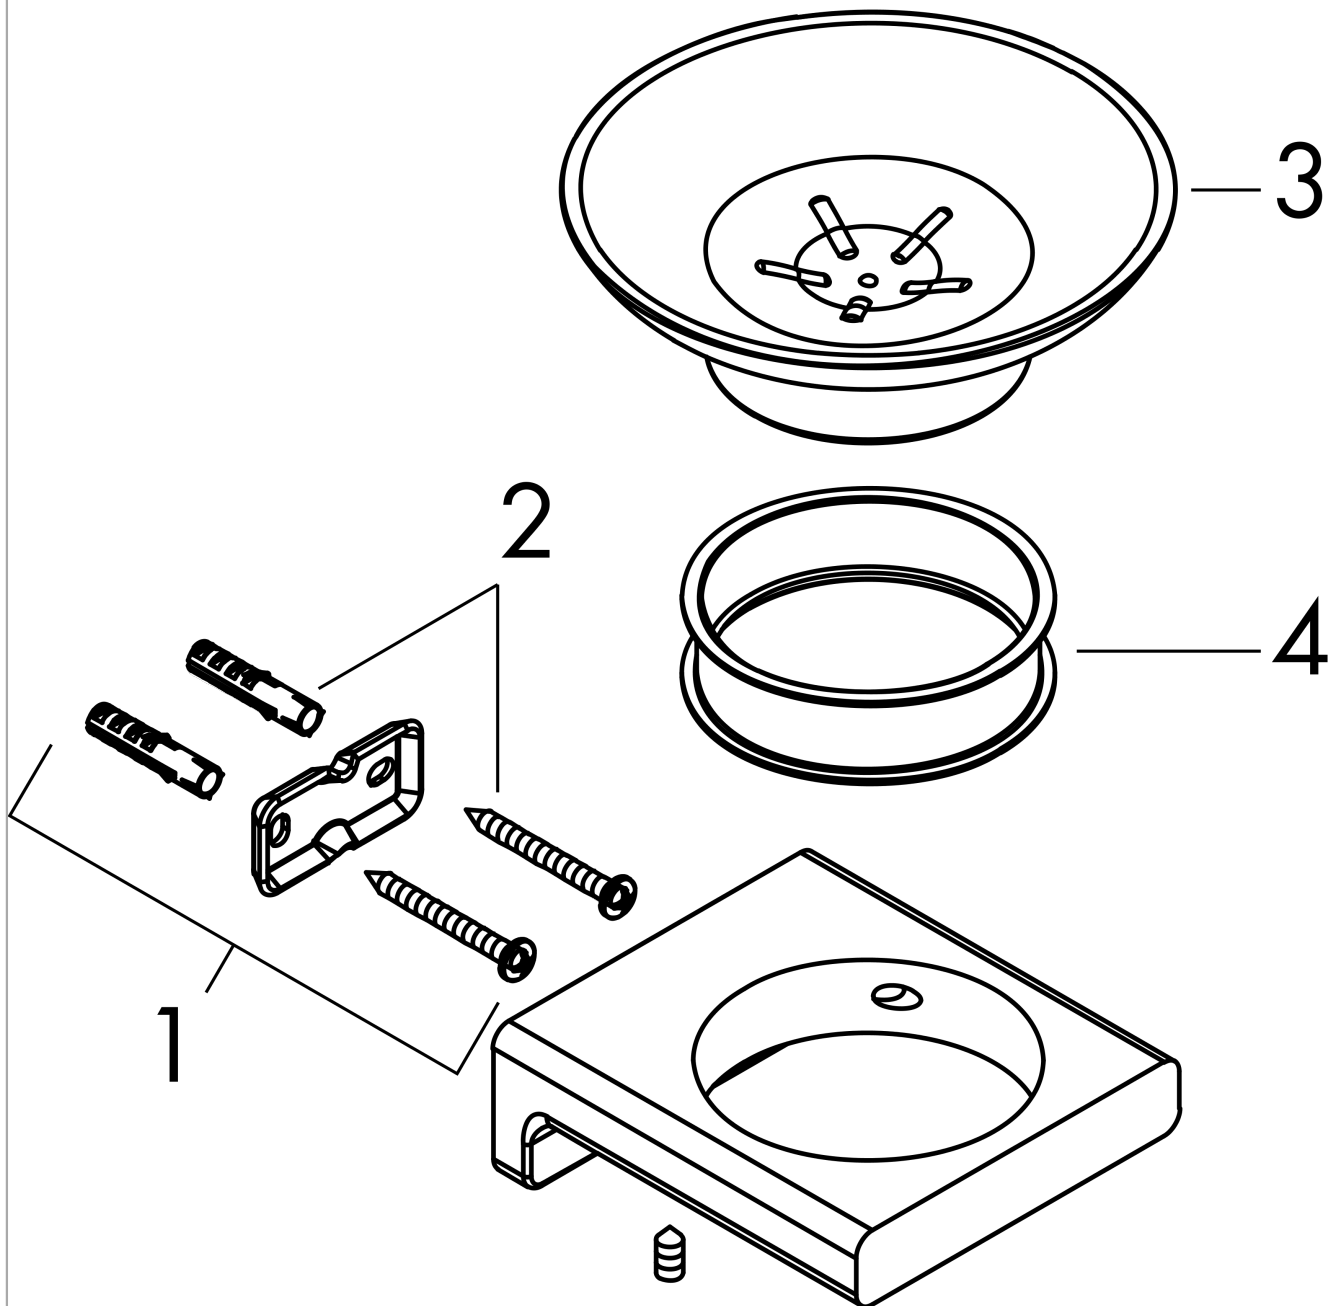

AddStoris

Soap Dish

Finish: **brushed bronze** Part no. : **41746140**

Description

Features

- Wall-mounted
- Material recess: matt glass
- Metal holder
- With mounting material
- Concealed fastening
- Diameter of drilled hole: 0.23"

Item details

List Price \$ 109.00

Design awards

reddot winner 2021

Compliance / Sustainability

Product image

Scale drawing

AddStoris
 Soap Dish
 Finish: brushed bronze Part no. : 41746140

Exploded drawing

Year of production: >04/21

AddStoris
Soap Dish
 Finish: **brushed bronze** Part no. : **41746140**

Spare parts list

Year of production: >04/21

Pos.	Description	Part no.	Price	PU
1	support element	94165000	-	1
2	mounting set	40915000	-	1
3	soap dish	94170000	-	1
4	plastic ring	94169000	-	1