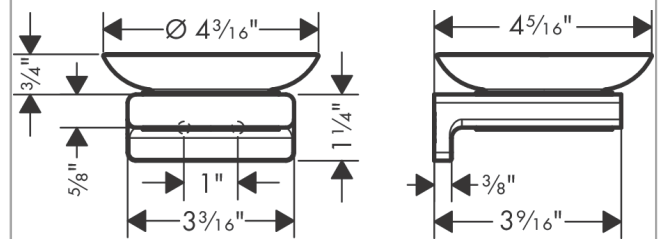

AddStoris

Soap Dish

Finish: **brushed bronze** Part no. : **41746140**

Description

Features

- Wall-mounted
- Material recess: matt glass
- Metal holder
- With mounting material
- Concealed fastening
- Diameter of drilled hole: 0.23"

Item details

List Price \$ 109.00

Design awards

reddot winner 2021

Compliance / Sustainability

Product image

Scale drawing

AddStoris
 Soap Dish
 Finish: brushed bronze Part no. : 41746140

Exploded drawing

Year of production: >04/21

AddStoris
Soap Dish
 Finish: **brushed bronze** Part no. : **41746140**

Spare parts list

Year of production: >04/21

Pos.	Description	Part no.	Price	PU
1	support element	94165000	-	1
2	mounting set	40915000	-	1
3	soap dish	94170000	-	1
4	plastic ring	94169000	-	1