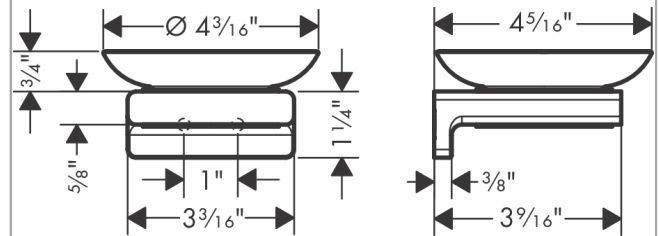

**AddStoris
Soap Dish**

Finish: **brushed black chrome** Part no. : **41746340**

Description

Features

- Wall-mounted
- Material recess: matt glass
- Metal holder
- With mounting material
- Concealed fastening
- Diameter of drilled hole: 0.23"

Item details

List Price \$ 109.00

Design awards

reddot winner 2021

Compliance / Sustainability

Product image

Scale drawing

AddStoris
Soap Dish
 Finish: brushed black chrome Part no. : 41746340

Exploded drawing

Year of production: >04/21

AddStoris

Soap Dish

Finish: **brushed black chrome** Part no. : **41746340**

Spare parts list

Year of production: >04/21

Pos.	Description	Part no.	Price	PU
1	support element	94165000	-	1
2	mounting set	40915000	-	1
3	soap dish	94170000	-	1
4	plastic ring	94169000	-	1