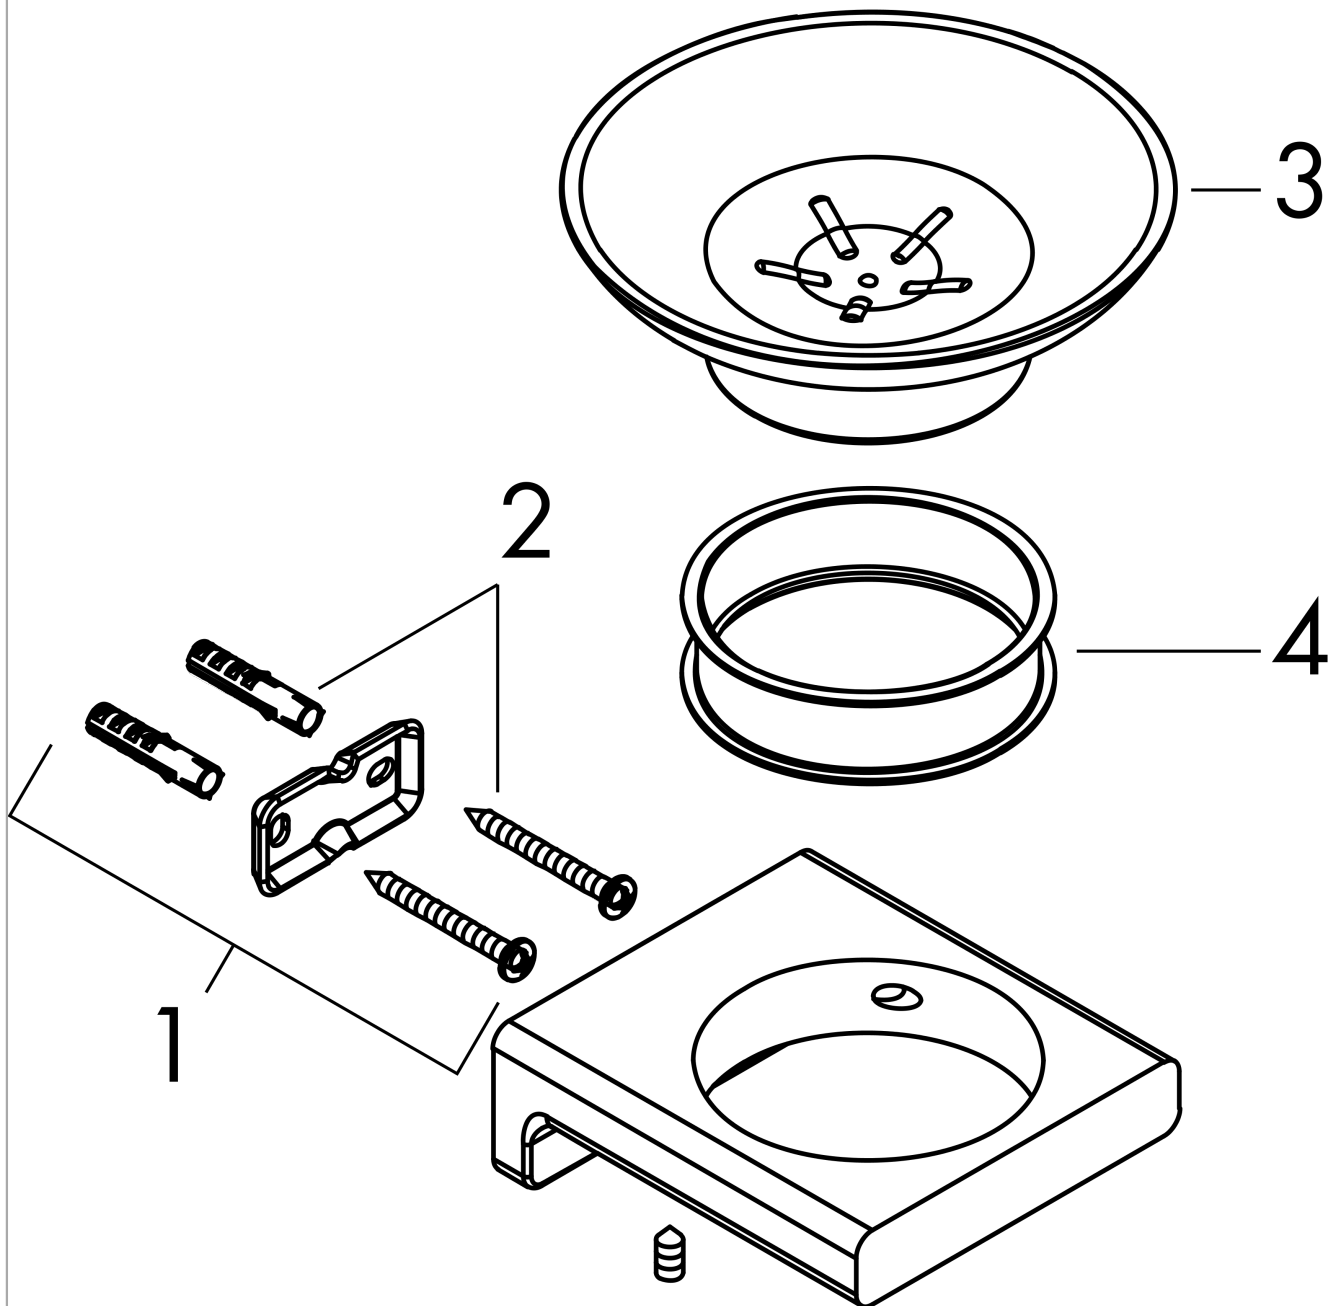

**AddStoris
Soap Dish**

Finish: **brushed black chrome** Part no. : **41746340**

Description

Features

- Wall-mounted
- Material recess: matt glass
- Metal holder
- With mounting material
- Concealed fastening
- Diameter of drilled hole: 0.23"

Item details

List Price \$ 109.00

Design awards

reddot winner 2021

Compliance / Sustainability

Product image

Scale drawing

AddStoris
Soap Dish
 Finish: brushed black chrome Part no. : 41746340

Exploded drawing

Year of production: >04/21

AddStoris

Soap Dish

Finish: **brushed black chrome** Part no. : **41746340**

Spare parts list

Year of production: >04/21

Pos.	Description	Part no.	Price	PU
1	support element	94165000	-	1
2	mounting set	40915000	-	1
3	soap dish	94170000	-	1
4	plastic ring	94169000	-	1