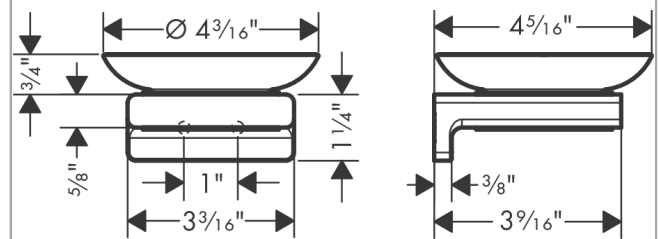

**AddStoris**  
**Soap Dish**  
 Finish: **matte black** Part no. : **41746670**

**Description**

**Features**

- Wall-mounted
- Material recess: matt glass
- Metal holder
- With mounting material
- Concealed fastening
- Diameter of drilled hole: 0.23"

**Item details**

List Price \$ 109.00

**Design awards**

reddot winner 2021

**Compliance / Sustainability**

**Product image**

**Scale drawing**

**AddStoris**  
**Soap Dish**  
 Finish: **matte black** Part no. : **41746670**

Exploded drawing

Year of production: >04/21

**AddStoris**  
**Soap Dish**  
 Finish: **matte black**    Part no. : **41746670**

**Spare parts list**

Year of production: >04/21

Pos.	Description	Part no.	Price	PU
1	support element	94165000	-	1
2	mounting set	40915000	-	1
3	soap dish	94170000	-	1
4	plastic ring	94169000	-	1