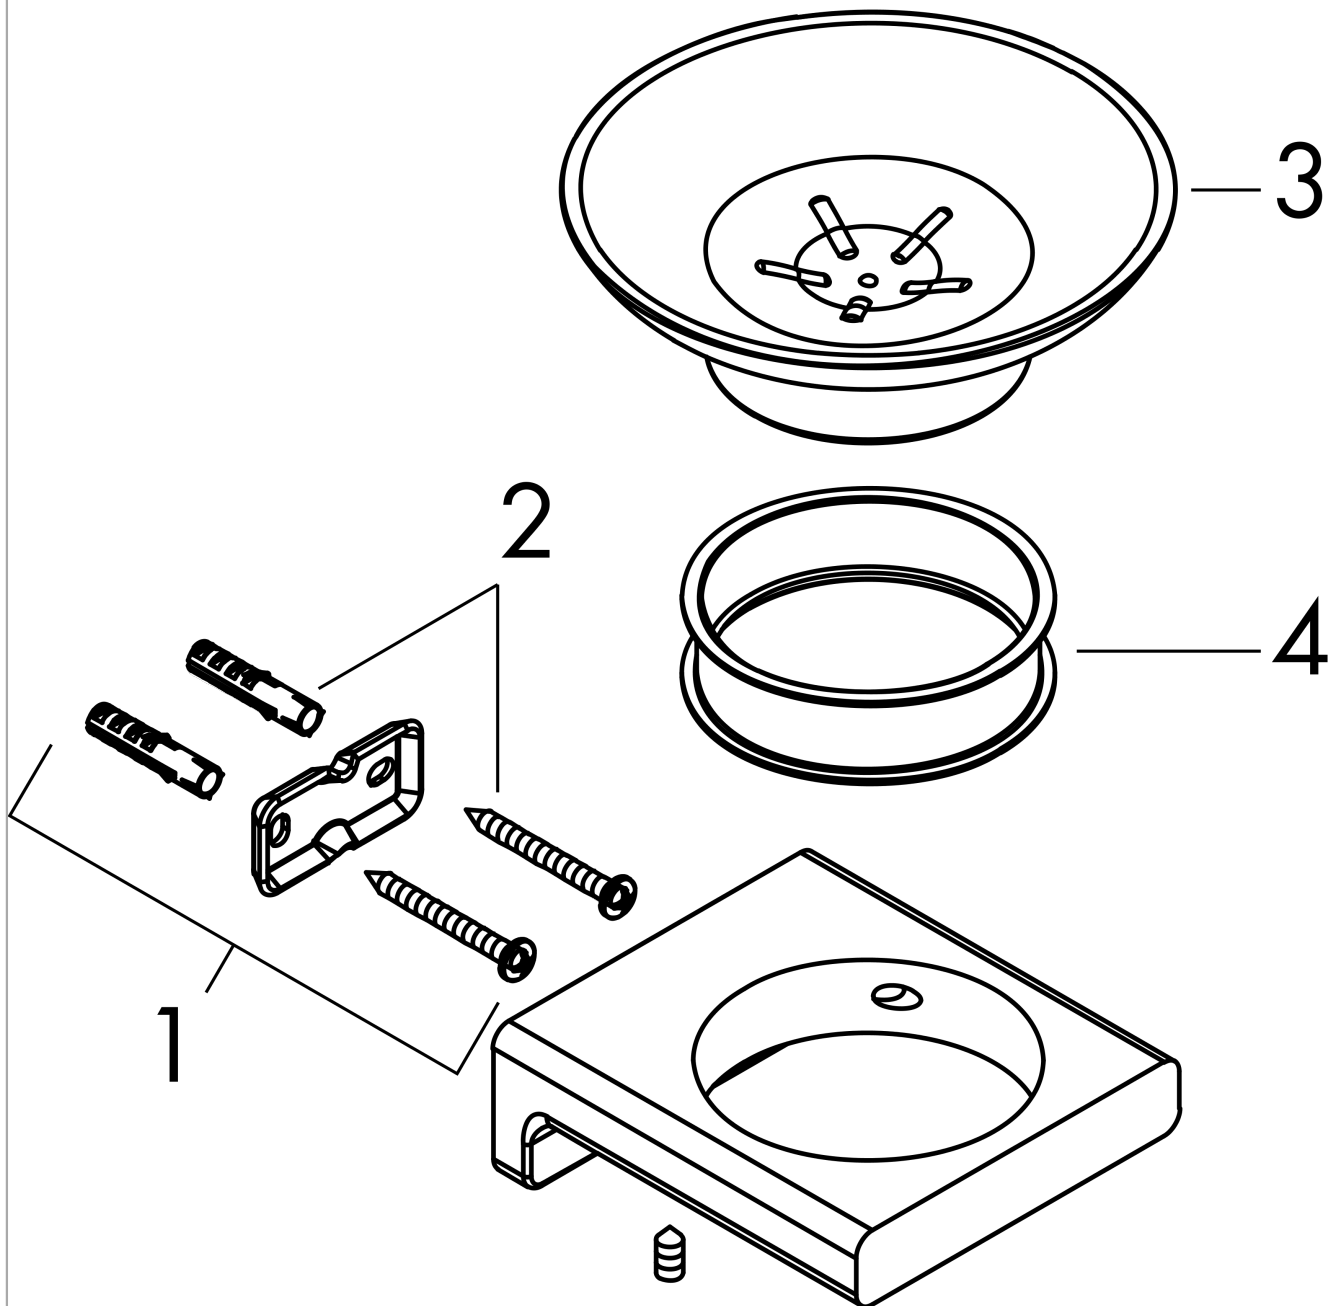

**AddStoris**  
**Soap Dish**  
 Finish: **matte black** Part no. : **41746670**

**Description**

**Features**

- Wall-mounted
- Material recess: matt glass
- Metal holder
- With mounting material
- Concealed fastening
- Diameter of drilled hole: 0.23"

**Item details**

List Price \$ 109.00

**Design awards**

reddot winner 2021

**Compliance / Sustainability**

**Product image**

**Scale drawing**

**AddStoris**  
**Soap Dish**  
 Finish: **matte black** Part no. : **41746670**

Exploded drawing

Year of production: >04/21

**AddStoris**  
**Soap Dish**  
 Finish: **matte black**    Part no. : **41746670**

**Spare parts list**

Year of production: >04/21

Pos.	Description	Part no.	Price	PU
1	support element	94165000	-	1
2	mounting set	40915000	-	1
3	soap dish	94170000	-	1
4	plastic ring	94169000	-	1