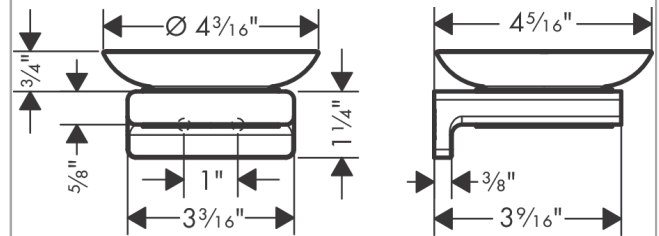

AddStoris
Soap Dish
 Finish: **matte white** Part no. : **41746700**

Description

Features

- Wall-mounted
- Material recess: matt glass
- Metal holder
- With mounting material
- Concealed fastening
- Diameter of drilled hole: 0.23"

Item details

List Price \$ 109.00

Design awards

reddot winner 2021

Compliance / Sustainability

Product image

Scale drawing

AddStoris
Soap Dish
 Finish: **matte white** Part no. : **41746700**

Exploded drawing

Year of production: >04/21

AddStoris
Soap Dish
 Finish: **matte white** Part no. : **41746700**

Spare parts list

Year of production: >04/21

Pos.	Description	Part no.	Price	PU
1	support element	94165000	-	1
2	mounting set	40915000	-	1
3	soap dish	94170000	-	1
4	plastic ring	94169000	-	1