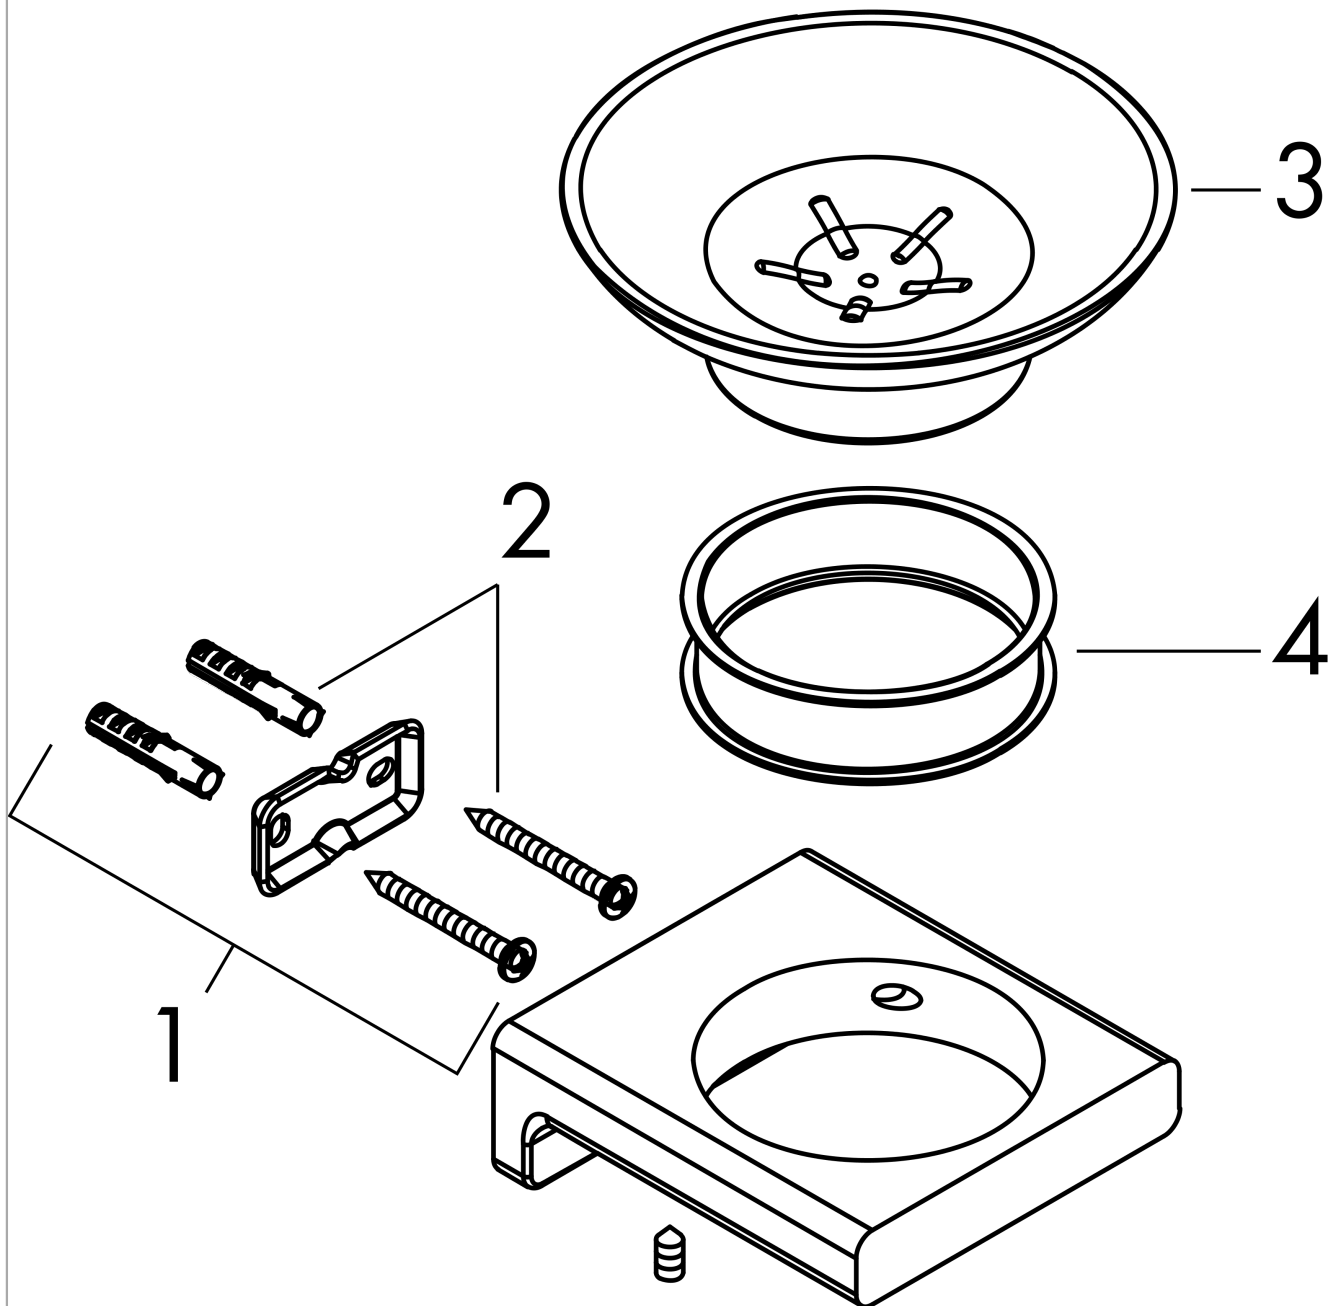

AddStoris
Soap Dish
 Finish: **matte white** Part no. : **41746700**

Description

Features

- Wall-mounted
- Material recess: matt glass
- Metal holder
- With mounting material
- Concealed fastening
- Diameter of drilled hole: 0.23"

Item details

List Price \$ 109.00

Design awards

reddot winner 2021

Compliance / Sustainability

Product image

Scale drawing

AddStoris
Soap Dish
 Finish: **matte white** Part no. : **41746700**

Exploded drawing

Year of production: >04/21

AddStoris
Soap Dish
 Finish: **matte white** Part no. : **41746700**

Spare parts list

Year of production: >04/21

Pos.	Description	Part no.	Price	PU
1	support element	94165000	-	1
2	mounting set	40915000	-	1
3	soap dish	94170000	-	1
4	plastic ring	94169000	-	1