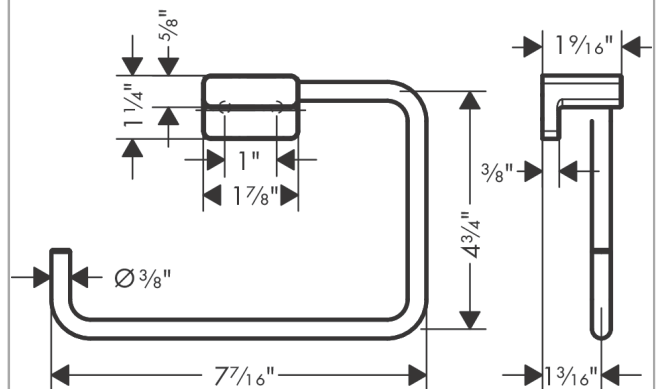

**AddStoris  
Towel Ring**

Finish: **brushed black chrome** Part no. : **41754340**

**Description**

**Features**

- Wall-mounted
- Metal
- Swiveling
- With mounting material
- Concealed fastening
- Drilling distance: 1.02"
- Diameter of drilled hole: 0.23"

**Item details**

List Price \$ 90.00

**Design awards**

reddot winner 2021

**Compliance / Sustainability**

**Product image**

**Scale drawing**

**AddStoris**  
**Towel Ring**  
 Finish: brushed black chrome Part no. : 41754340

Exploded drawing

Year of production: >04/21

**AddStoris**  
**Towel Ring**  
 Finish: **brushed black chrome**    Part no. : **41754340**

**Spare parts list**

Year of production: >04/21

Pos.	Description	Part no.	Price	PU
1	support element	94165000	-	1
2	mounting set	40915000	-	1