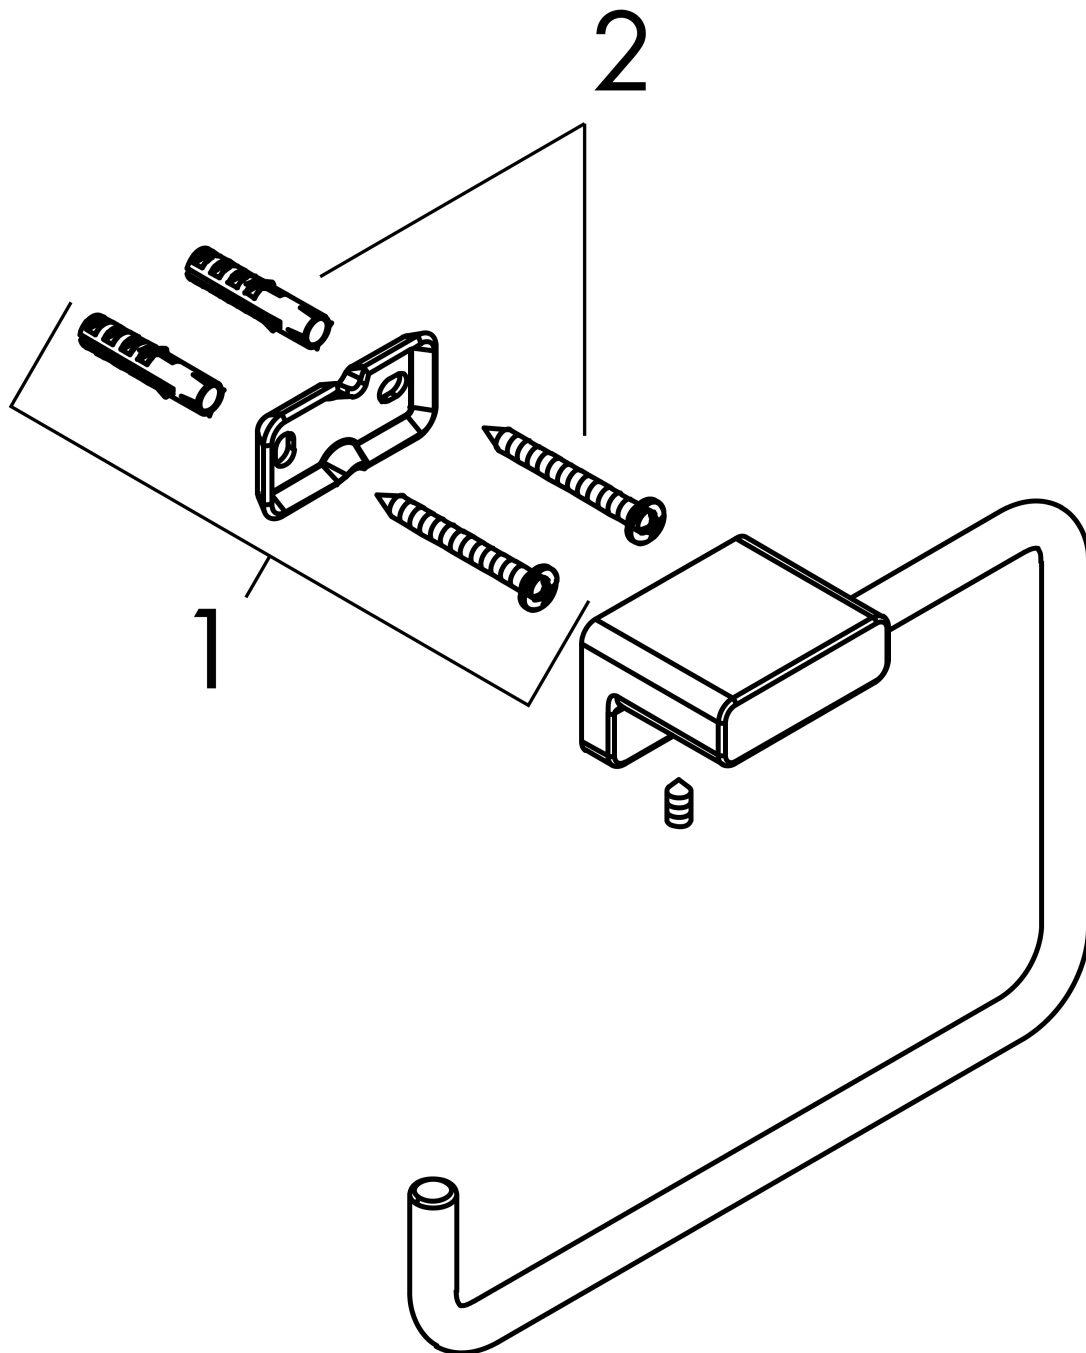

**AddStoris  
Towel Ring**

Finish: **brushed black chrome** Part no. : **41754340**

**Description**

**Features**

- Wall-mounted
- Metal
- Swiveling
- With mounting material
- Concealed fastening
- Drilling distance: 1.02"
- Diameter of drilled hole: 0.23"

**Item details**

List Price \$ 90.00

**Design awards**

reddot winner 2021

**Compliance / Sustainability**

**Product image**

**Scale drawing**

**AddStoris**  
**Towel Ring**  
 Finish: brushed black chrome Part no. : 41754340

Exploded drawing

Year of production: >04/21

**AddStoris**  
**Towel Ring**  
 Finish: **brushed black chrome**    Part no. : **41754340**

**Spare parts list**

Year of production: >04/21

Pos.	Description	Part no.	Price	PU
1	support element	94165000	-	1
2	mounting set	40915000	-	1