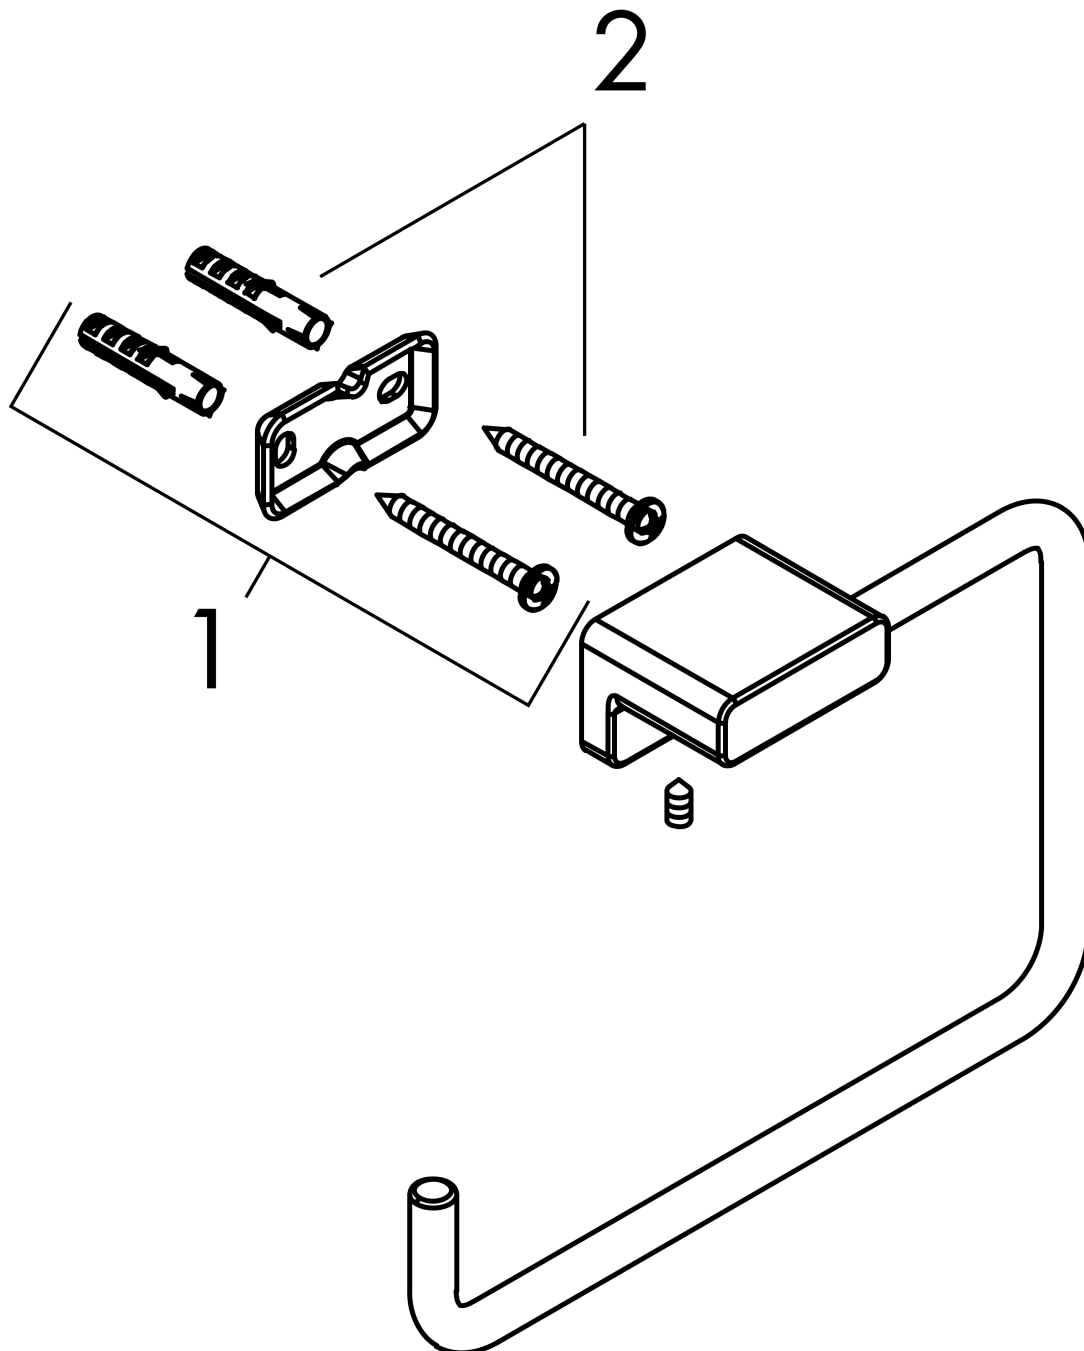

AddStoris
Towel Ring
 Finish: **matte black** Part no. : **41754670**

Description

Features

- Wall-mounted
- Metal
- Swiveling
- With mounting material
- Concealed fastening
- Drilling distance: 1.02"
- Diameter of drilled hole: 0.23"

Item details

List Price \$ 90.00

Design awards

reddot winner 2021

Compliance / Sustainability

Product image

Scale drawing

AddStoris
Towel Ring
 Finish: **matte black** Part no. : **41754670**

Exploded drawing

Year of production: >04/21

AddStoris
Towel Ring
 Finish: **matte black** Part no. : **41754670**

Spare parts list

Year of production: >04/21

Pos.	Description	Part no.	Price	PU
1	support element	94165000	-	1
2	mounting set	40915000	-	1