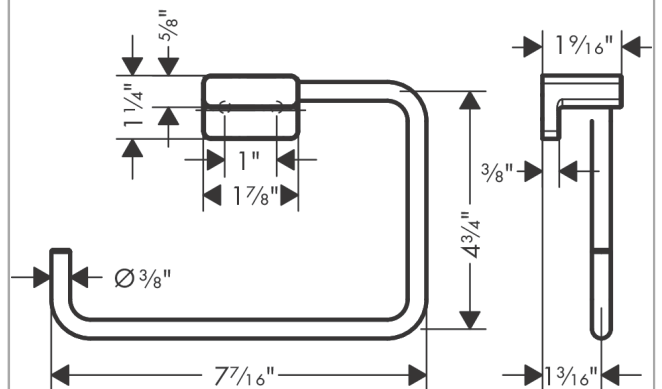

AddStoris
Towel Ring
 Finish: **matte black** Part no. : **41754670**

Description

Features

- Wall-mounted
- Metal
- Swiveling
- With mounting material
- Concealed fastening
- Drilling distance: 1.02"
- Diameter of drilled hole: 0.23"

Item details

List Price \$ 90.00

Design awards

reddot winner 2021

Compliance / Sustainability

Product image

Scale drawing

AddStoris
Towel Ring
 Finish: **matte black** Part no. : **41754670**

Exploded drawing

Year of production: >04/21

AddStoris
Towel Ring
 Finish: **matte black** Part no. : **41754670**

Spare parts list

Year of production: >04/21

Pos.	Description	Part no.	Price	PU
1	support element	94165000	-	1
2	mounting set	40915000	-	1