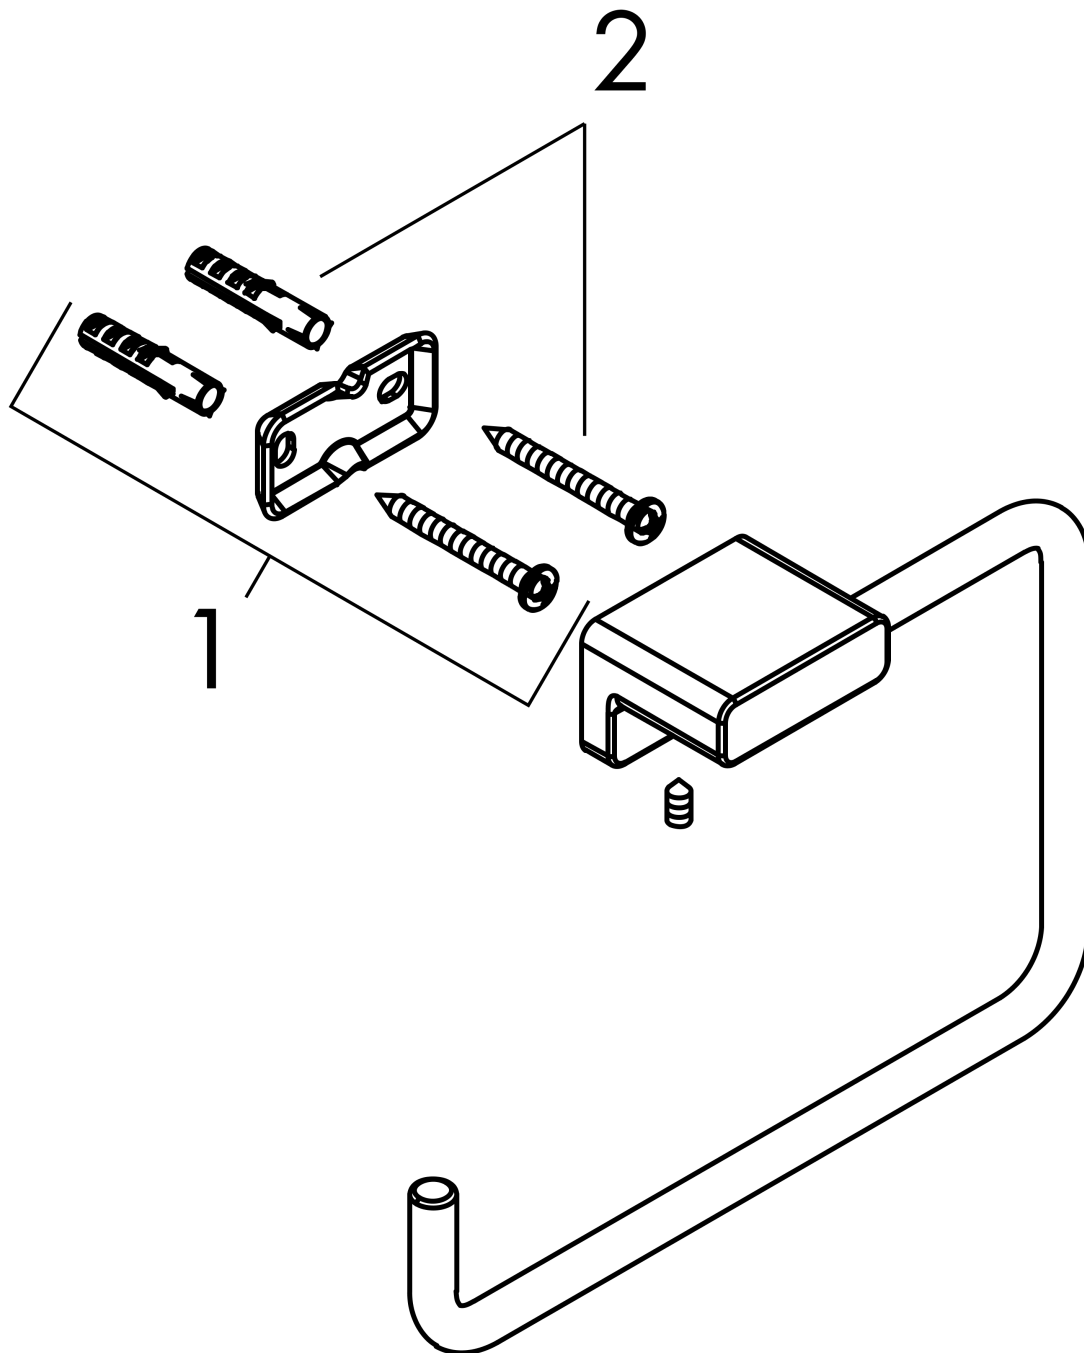

AddStoris
Towel Ring
 Finish: **matte white** Part no. : **41754700**

Description

Features

- Wall-mounted
- Metal
- Swiveling
- With mounting material
- Concealed fastening
- Drilling distance: 1.02"
- Diameter of drilled hole: 0.23"

Item details

List Price \$ 90.00

Design awards

reddot winner 2021

Compliance / Sustainability

Product image

Scale drawing

AddStoris
 Towel Ring
 Finish: **matte white** Part no. : **41754700**

Exploded drawing

Year of production: >04/21

AddStoris
Towel Ring
 Finish: **matte white** Part no. : **41754700**

Spare parts list

Year of production: >04/21

Pos.	Description	Part no.	Price	PU
1	support element	94165000	-	1
2	mounting set	40915000	-	1