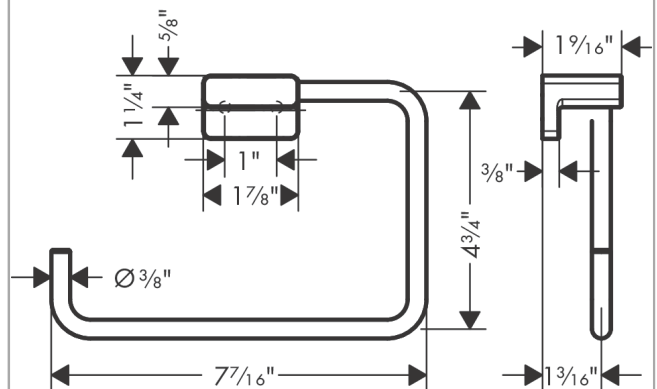

AddStoris
Towel Ring
 Finish: **matte white** Part no. : **41754700**

Description

Features

- Wall-mounted
- Metal
- Swiveling
- With mounting material
- Concealed fastening
- Drilling distance: 1.02"
- Diameter of drilled hole: 0.23"

Item details

List Price \$ 90.00

Design awards

reddot winner 2021

Compliance / Sustainability

Product image

Scale drawing

AddStoris
 Towel Ring
 Finish: **matte white** Part no. : **41754700**

Exploded drawing

Year of production: >04/21

AddStoris
Towel Ring
 Finish: **matte white** Part no. : **41754700**

Spare parts list

Year of production: >04/21

Pos.	Description	Part no.	Price	PU
1	support element	94165000	-	1
2	mounting set	40915000	-	1