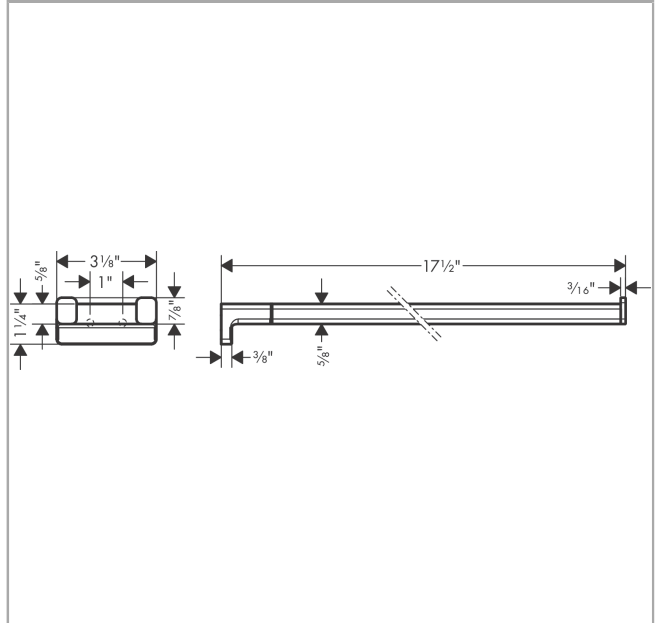

**AddStoris**  
**Dual Towel Bar**  
 Finish: **brushed black chrome** Part no. : **41770340**

**Description**

**Features**

- Wall-mounted
- Metal
- Plastic holder
- Fixed
- With mounting material
- Diameter of drilled hole: 0.23"
- Concealed fastening

**Item details**

List Price \$ 142.00

**Design awards**

reddot winner 2021

**Compliance / Sustainability**

**Product image**

**Scale drawing**

**AddStoris**  
**Dual Towel Bar**  
 Finish: **brushed black chrome**    Part no. : **41770340**

Exploded drawing

Year of production: >04/21

**AddStoris**  
**Dual Towel Bar**  
 Finish: **brushed black chrome**    Part no. : **41770340**

**Spare parts list**

Year of production: >04/21

Pos.	Description	Part no.	Price	PU
1	support cpl.	94680000	-	1
2	mounting set	40915000	-	1
3	set of screws	94878000	-	1