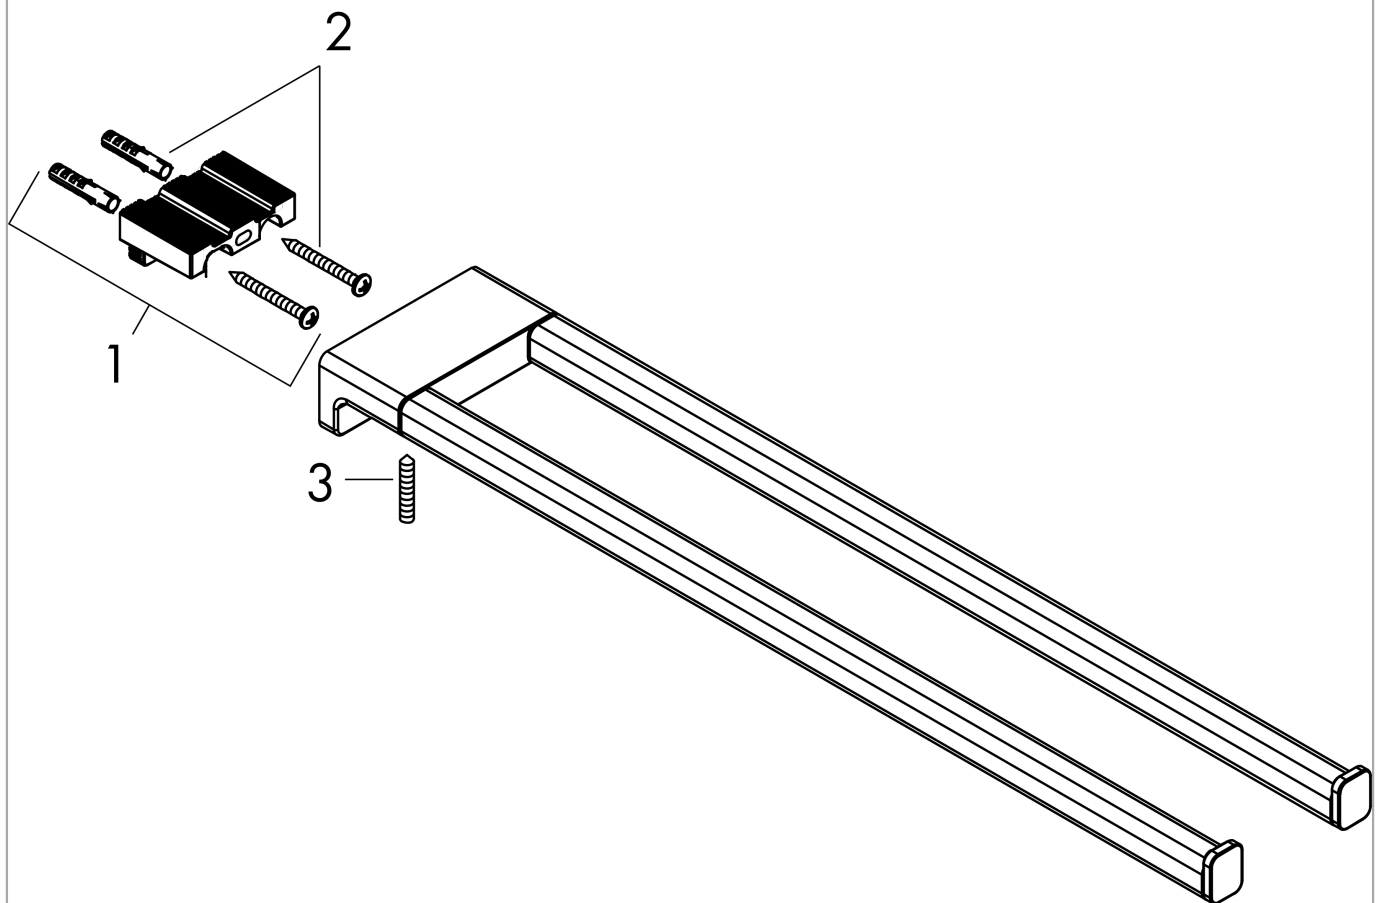

**AddStoris**  
**Dual Towel Bar**  
 Finish: **brushed black chrome** Part no. : **41770340**

**Description**

**Features**

- Wall-mounted
- Metal
- Plastic holder
- Fixed
- With mounting material
- Diameter of drilled hole: 0.23"
- Concealed fastening

**Item details**

List Price \$ 142.00

**Design awards**

reddot winner 2021

**Compliance / Sustainability**

**Product image**

**Scale drawing**

**AddStoris**  
**Dual Towel Bar**  
 Finish: **brushed black chrome**    Part no. : **41770340**

Exploded drawing

Year of production: >04/21

**AddStoris**  
**Dual Towel Bar**  
 Finish: **brushed black chrome**    Part no. : **41770340**

**Spare parts list**

Year of production: >04/21

Pos.	Description	Part no.	Price	PU
1	support cpl.	94680000	-	1
2	mounting set	40915000	-	1
3	set of screws	94878000	-	1