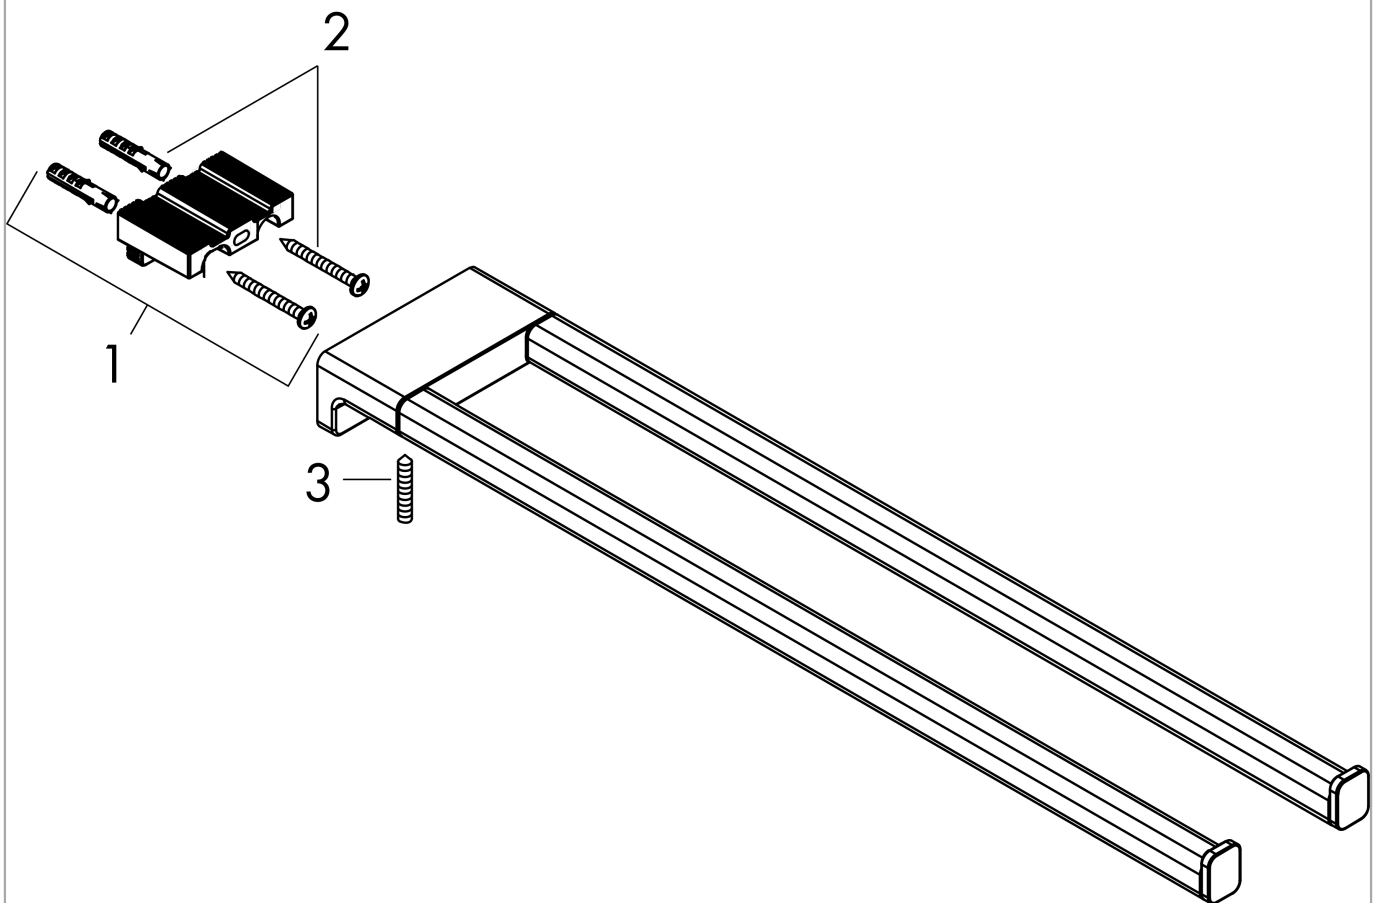

AddStoris
Dual Towel Bar
 Finish: **matte black** Part no. : **41770670**

Description

Features

- Wall-mounted
- Metal
- Plastic holder
- Fixed
- With mounting material
- Diameter of drilled hole: 0.23"
- Concealed fastening

Item details

List Price \$ 142.00

Design awards

reddot winner 2021

Compliance / Sustainability

Product image

Scale drawing

AddStoris
Dual Towel Bar
 Finish: **matte black** Part no. : **41770670**

Exploded drawing

Year of production: >04/21

AddStoris
Dual Towel Bar
 Finish: **matte black** Part no. : **41770670**

Spare parts list

Year of production: >04/21

Pos.	Description	Part no.	Price	PU
1	support cpl.	94680000	-	1
2	mounting set	40915000	-	1
3	set of screws	94878000	-	1