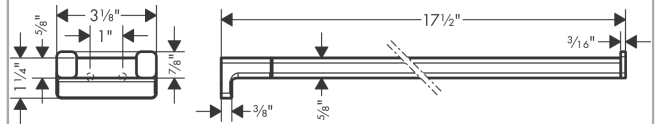

AddStoris
Dual Towel Bar
 Finish: **matte black** Part no. : **41770670**

Description

Features

- Wall-mounted
- Metal
- Plastic holder
- Fixed
- With mounting material
- Diameter of drilled hole: 0.23"
- Concealed fastening

Item details

List Price \$ 142.00

Design awards

reddot winner 2021

Compliance / Sustainability

Product image

Scale drawing

AddStoris
Dual Towel Bar
 Finish: **matte black** Part no. : **41770670**

Exploded drawing

Year of production: >04/21

AddStoris
Dual Towel Bar
 Finish: **matte black** Part no. : **41770670**

Spare parts list

Year of production: >04/21

Pos.	Description	Part no.	Price	PU
1	support cpl.	94680000	-	1
2	mounting set	40915000	-	1
3	set of screws	94878000	-	1