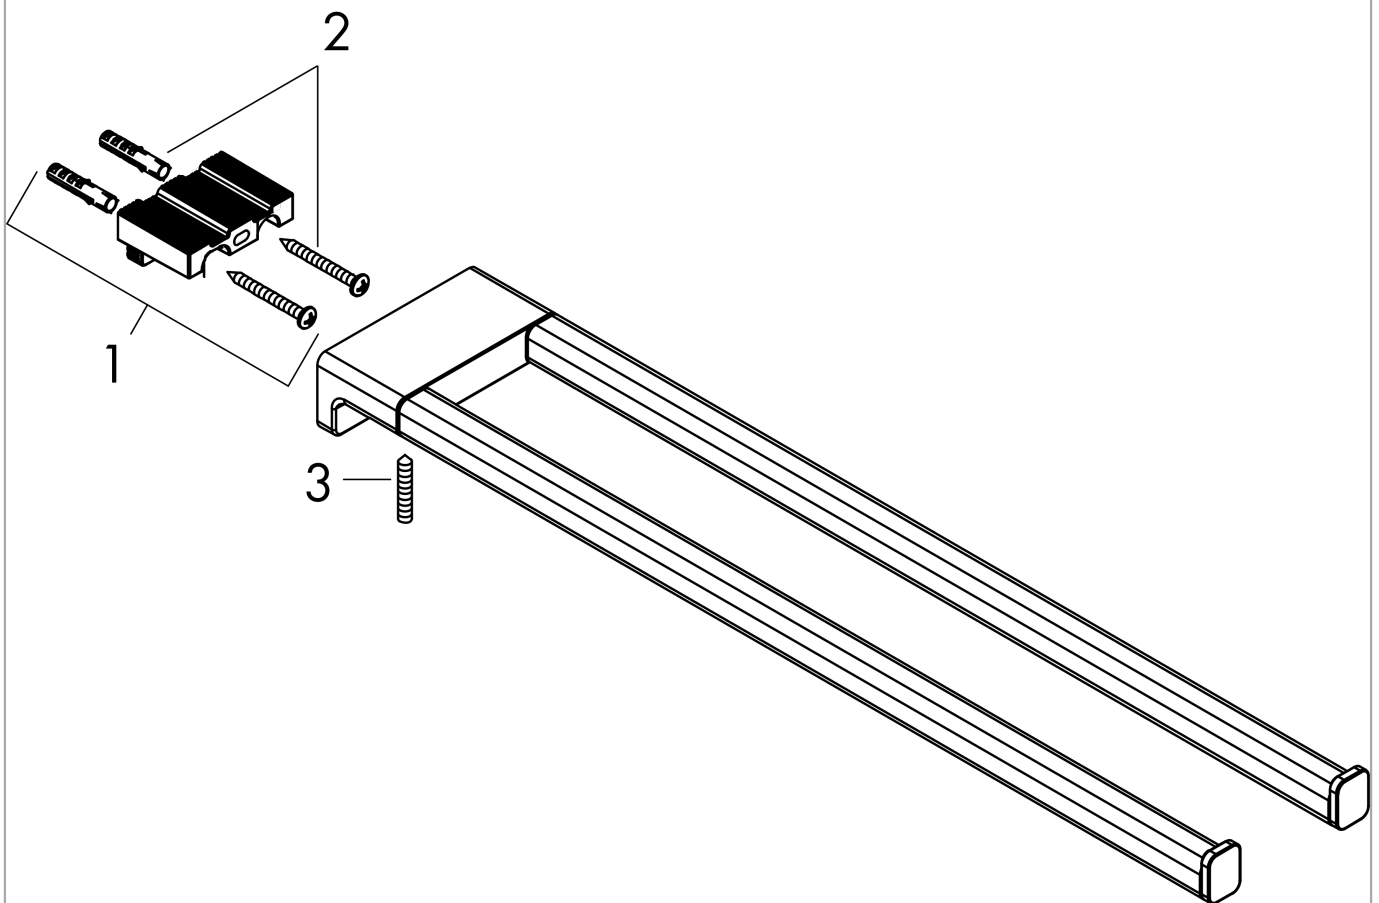

**AddStoris**  
**Dual Towel Bar**  
 Finish: **matte white** Part no. : **41770700**

Exploded drawing

Year of production: >04/21

**AddStoris**

**Dual Towel Bar**

Finish: **matte white** Part no. : **41770700**

**Spare parts list**

Year of production: >04/21

Pos.	Description	Part no.	Price	PU
1	support cpl.	94680000	-	1
2	mounting set	40915000	-	1
3	set of screws	94878000	-	1