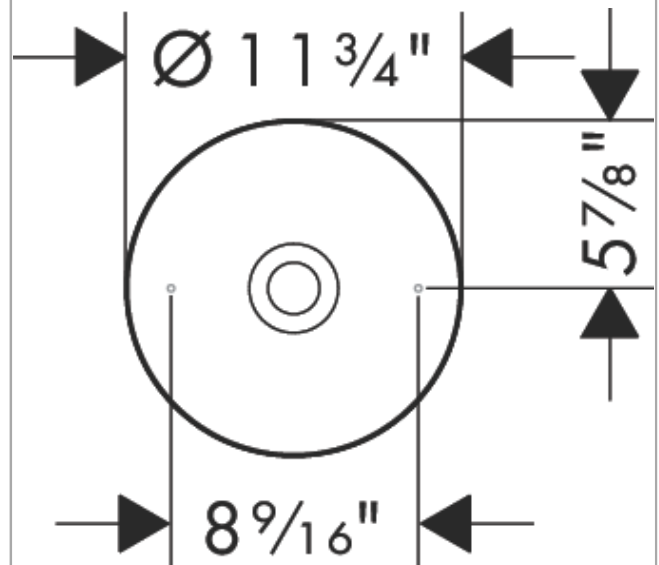

AXOR Suite Basins & Bathtub

Round Sink without Overflow, 11 3/4"

Finish: **brushed black chrome** Part no. : **42000340**

Description

Features

- Consists of: vessel sink, design frame
- Material: SolidSurface
- Basin inner height: 80 mm
- Material frame: Metal
- Without tap hole
- Without overflow
- Pop-up assembly not included
- Overflow class: CL00

Item details

List Price \$ 2,244.00

Design awards

Compliance / Sustainability

Product image

Scale drawing

AXOR Suite Basins & Bathtub
 Round Sink without Overflow, 11 3/4"
 Finish: brushed black chrome Part no. : 42000340