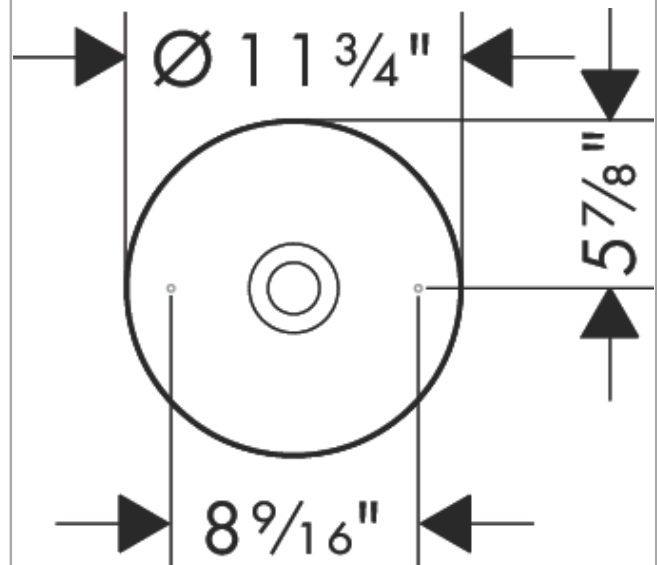

AXOR Suite Basins & Bathtub
Round Sink without Overflow, 11 3/4"
 Finish: **matte black** Part no. : **42000670**

Description

Features

- Consists of: vessel sink, design frame
- Material: SolidSurface
- Basin inner height: 80 mm
- Material frame: Metal
- Without tap hole
- Without overflow
- Pop-up assembly not included
- Overflow class: CL00

Item details

List Price \$ 2,244.00

Design awards

Compliance / Sustainability

Product image

Scale drawing

AXOR Suite Basins & Bathtub
 Round Sink without Overflow, 11 3/4"
 Finish: matte black Part no. : 4200670