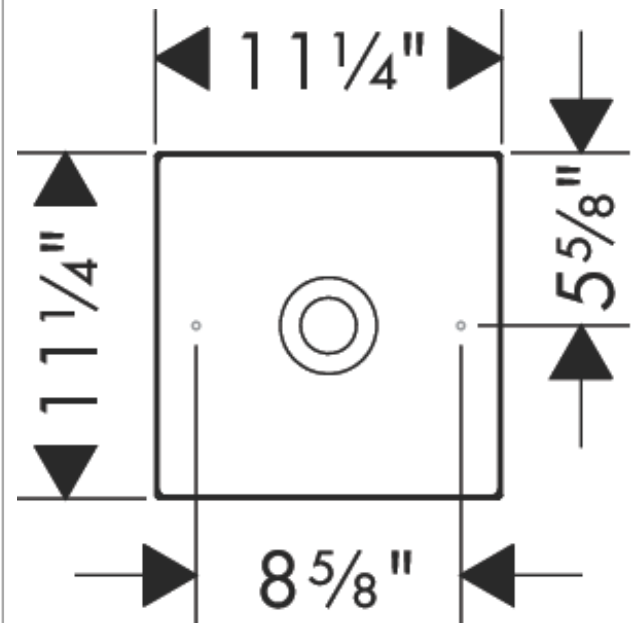

AXOR Suite Basins & Bathtub
Square Sink without Overflow, 11 1/4" x 11 1/4"
 Finish: **brushed gold optic** Part no. : **42002250**

Description

Features

- Consists of: vessel sink, design frame
- Material: SolidSurface
- Basin inner height: 80 mm
- Material frame: Metal
- Without tap hole
- Without overflow
- Pop-up assembly not included
- Overflow class: CL00

Item details

List Price \$ 2,244.00

Design awards

Compliance / Sustainability

Product image

Scale drawing

AXOR Suite Basins & Bathtub
 Square Sink without Overflow, 11 1/4" x 11 1/4"
 Finish: brushed gold optic Part no. : 42002250