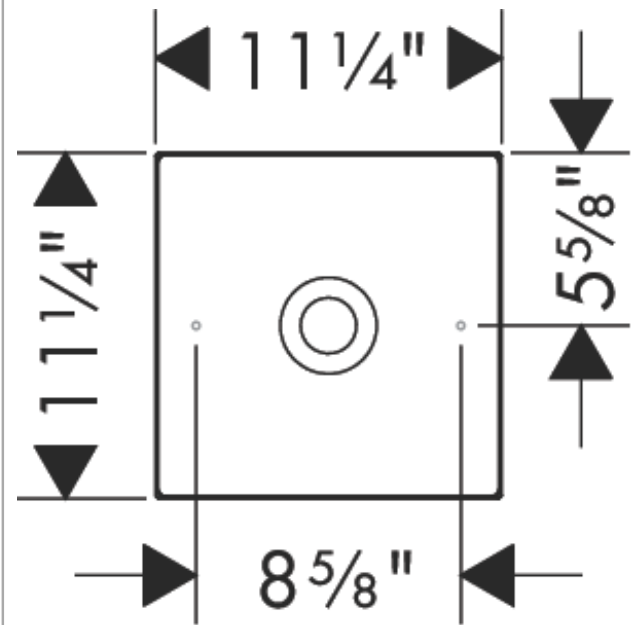

AXOR Suite Basins & Bathtub
Square Sink without Overflow, 11 1/4" x 11 1/4"
 Finish: **polished black chrome** Part no. : **42002330**

Description

Features

- Consists of: vessel sink, design frame
- Material: SolidSurface
- Basin inner height: 80 mm
- Material frame: Metal
- Without tap hole
- Without overflow
- Pop-up assembly not included
- Overflow class: CL00

Item details

List Price \$ 2,159.00

Design awards

Compliance / Sustainability

Product image

Scale drawing

AXOR Suite Basins & Bathtub
 Square Sink without Overflow, 11 1/4" x 11 1/4"
 Finish: polished black chrome Part no. : 42002330