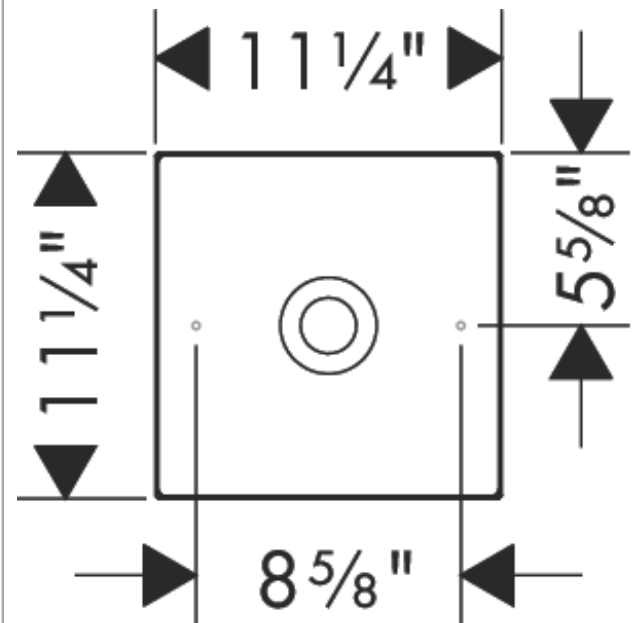

AXOR Suite Basins & Bathtub
Square Sink without Overflow, 11 1/4" x 11 1/4"
 Finish: **brushed black chrome** Part no. : **42002340**

Description

Features

- Consists of: vessel sink, design frame
- Material: SolidSurface
- Basin inner height: 80 mm
- Material frame: Metal
- Without tap hole
- Without overflow
- Pop-up assembly not included
- Overflow class: CL00

Item details

List Price \$ 2,244.00

Design awards

Compliance / Sustainability

Product image

Scale drawing

AXOR Suite Basins & Bathtub
 Square Sink without Overflow, 11 1/4" x 11 1/4"
 Finish: brushed black chrome Part no. : 42002340