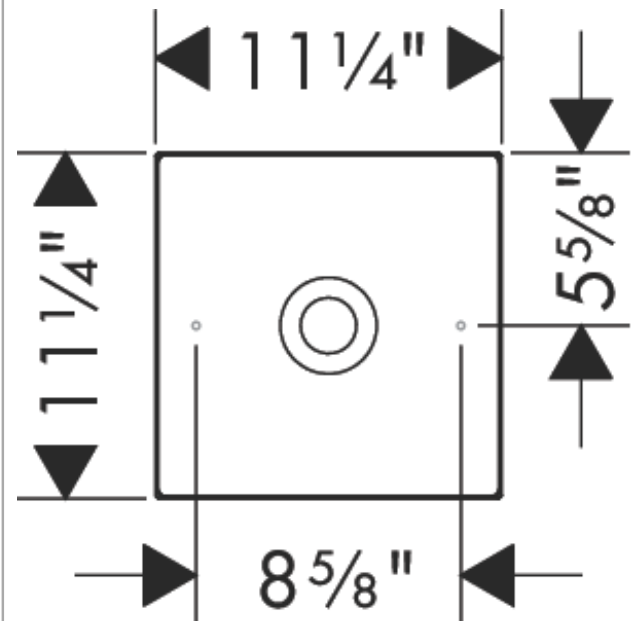

AXOR Suite Basins & Bathtub
Square Sink without Overflow, 11 1/4" x 11 1/4"
 Finish: **matte black** Part no. : **42002670**

Description

Features

- Consists of: vessel sink, design frame
- Material: SolidSurface
- Basin inner height: 80 mm
- Material frame: Metal
- Without tap hole
- Without overflow
- Pop-up assembly not included
- Overflow class: CL00

Item details

List Price \$ 2,244.00

Design awards

Compliance / Sustainability

Product image

Scale drawing

AXOR Suite Basins & Bathtub
 Square Sink without Overflow, 11 1/4" x 11 1/4"
 Finish: matte black Part no. : 42002670