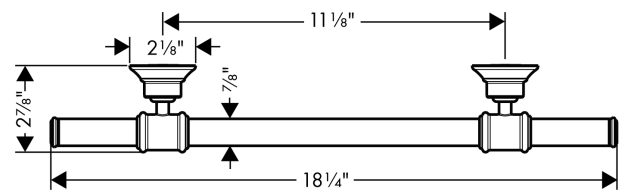

**AXOR Montreux  
Towel Bar 12"**

Finish: **chrome** Part no. : **42030000**

**Description**

**Features**

- Wall-mounted
- Metal
- Metal holder
- With mounting material
- Concealed fastening

**Item details**

List Price \$ 362.00

**Compliance / Sustainability**

**Product image**

**Scale drawing**

**AXOR Montreux**  
**Towel Bar 12"**  
Finish: **chrome**    Part no. : **42030000**

Exploded drawing

Year of production: >05/06

**AXOR Montreux**  
**Towel Bar 12"**  
 Finish: **chrome**    Part no. : **42030000**

**Spare parts list**

Year of production: >**05/06**

<b>Pos.</b>	<b>Description</b>	<b>Part no.</b>	<b>Price</b>	<b>PU</b>
1	mounting set	40915000	-	1
2	support element	96341000	-	1