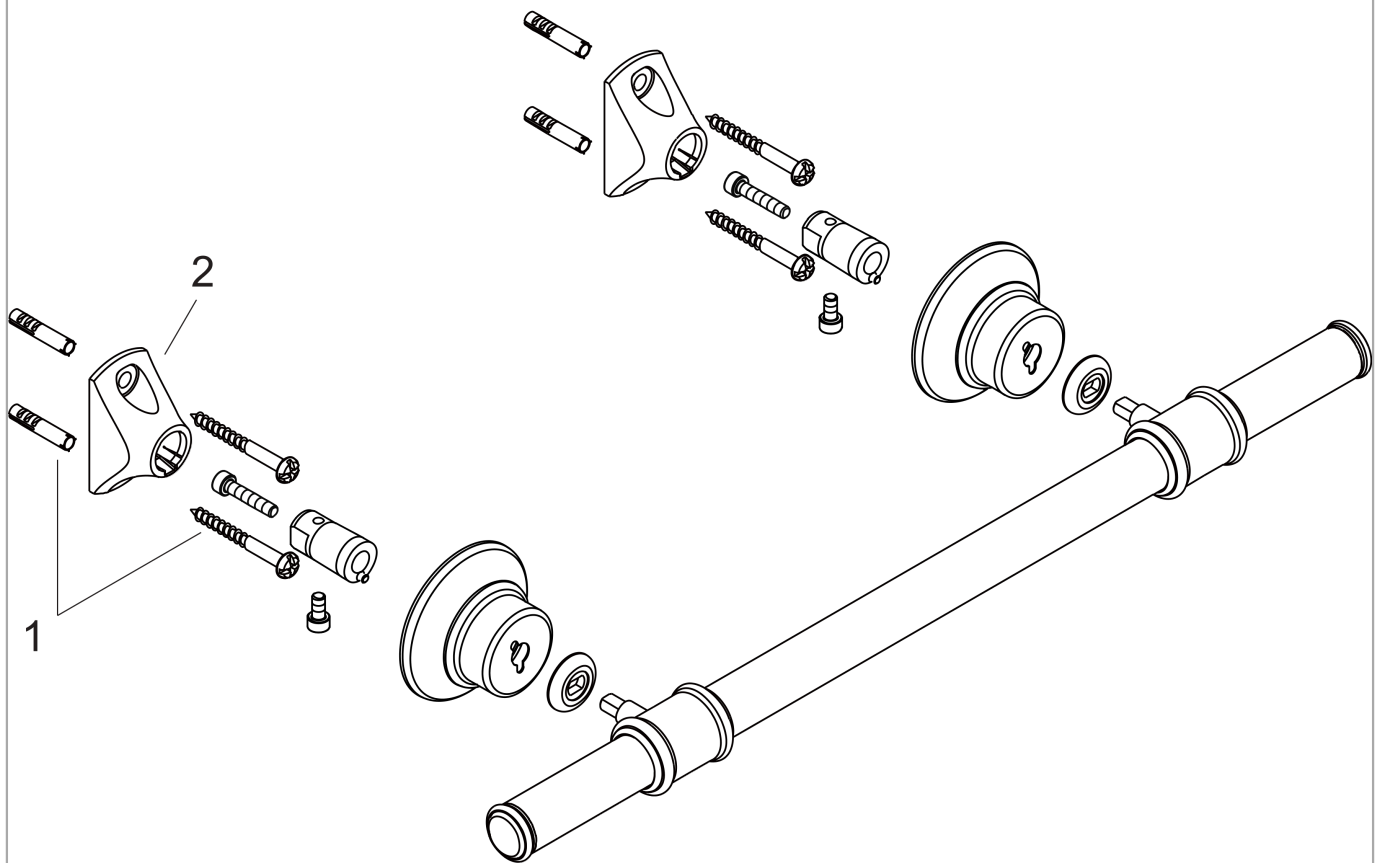

**AXOR Montreux  
Towel Bar 12"**

Finish: **chrome** Part no. : **42030000**

**Description**

**Features**

- Wall-mounted
- Metal
- Metal holder
- With mounting material
- Concealed fastening

**Item details**

List Price \$ 362.00

**Compliance / Sustainability**

**Product image**

**Scale drawing**

**AXOR Montreux**  
**Towel Bar 12"**  
Finish: **chrome**    Part no. : **42030000**

Exploded drawing

Year of production: >05/06

**AXOR Montreux**  
**Towel Bar 12"**  
 Finish: **chrome**    Part no. : **42030000**

**Spare parts list**

Year of production: >**05/06**

<b>Pos.</b>	<b>Description</b>	<b>Part no.</b>	<b>Price</b>	<b>PU</b>
1	mounting set	40915000	-	1
2	support element	96341000	-	1