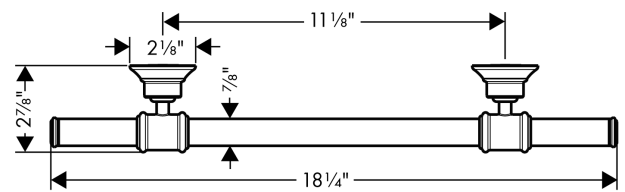

**AXOR Montreux  
Towel Bar 12"**

Finish: **brushed nickel** Part no. : **42030820**

**Description**

**Features**

- Wall-mounted
- Metal
- Metal holder
- With mounting material
- Concealed fastening

**Item details**

List Price \$ 478.00

**Compliance / Sustainability**

**Product image**

**Scale drawing**

**AXOR Montreux  
Towel Bar 12"**

Finish: **brushed nickel**    Part no. : **42030820**

**Exploded drawing**

Year of production: >05/06

**AXOR Montreux  
Towel Bar 12"**

Finish: **brushed nickel**    Part no. : **42030820**

**Spare parts list**

Year of production: >**05/06**

<b>Pos.</b>	<b>Description</b>	<b>Part no.</b>	<b>Price</b>	<b>PU</b>
1	mounting set	40915000	-	1
2	support element	96341000	-	1