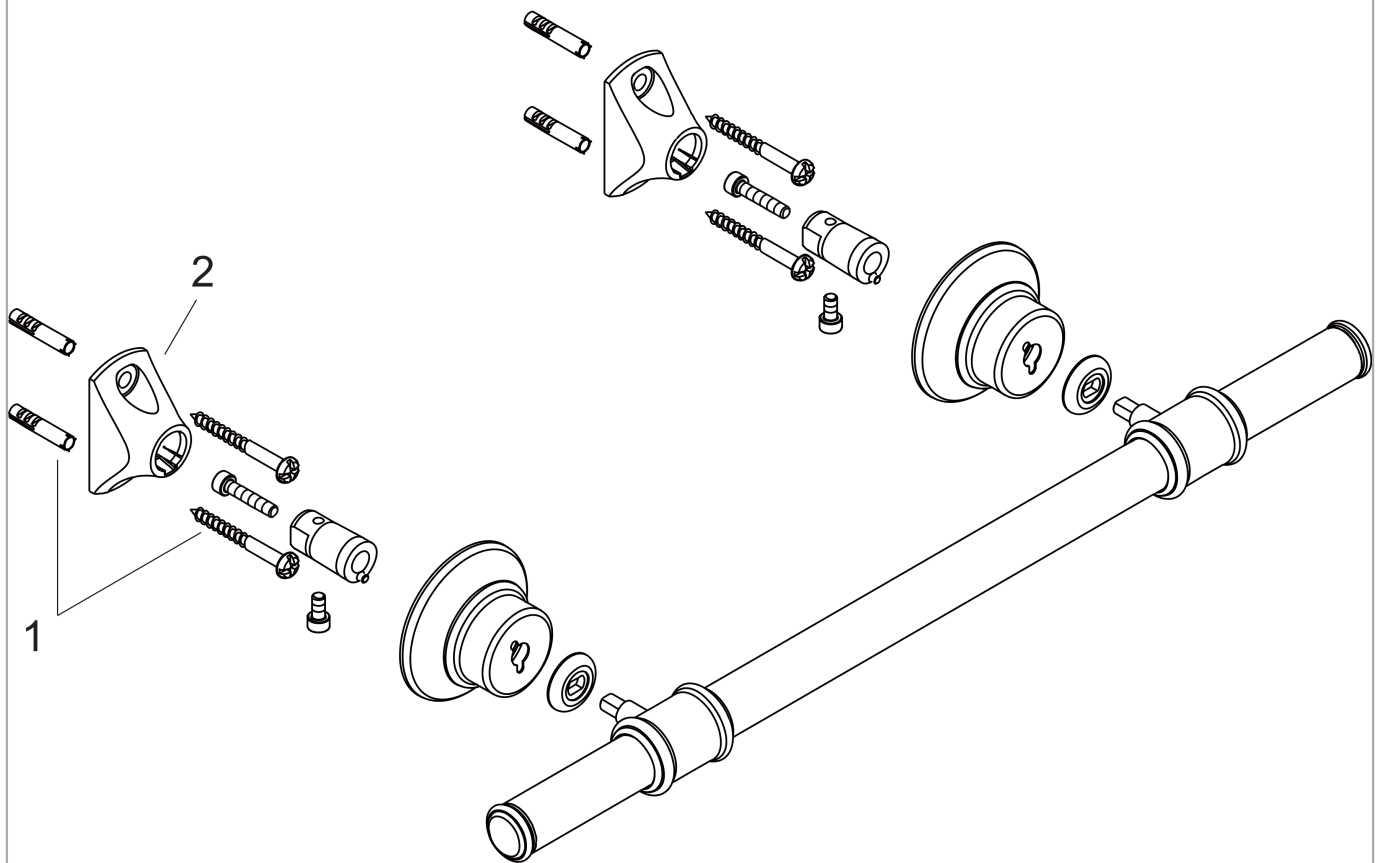

**AXOR Montreux  
Towel Bar 12"**

Finish: **brushed nickel** Part no. : **42030820**

**Description**

**Features**

- Wall-mounted
- Metal
- Metal holder
- With mounting material
- Concealed fastening

**Item details**

List Price \$ 478.00

**Compliance / Sustainability**

**Product image**

**Scale drawing**

**AXOR Montreux  
Towel Bar 12"**

Finish: **brushed nickel**    Part no. : **42030820**

**Exploded drawing**

Year of production: >05/06

**AXOR Montreux  
Towel Bar 12"**

Finish: **brushed nickel**    Part no. : **42030820**

**Spare parts list**

Year of production: >**05/06**

<b>Pos.</b>	<b>Description</b>	<b>Part no.</b>	<b>Price</b>	<b>PU</b>
1	mounting set	40915000	-	1
2	support element	96341000	-	1