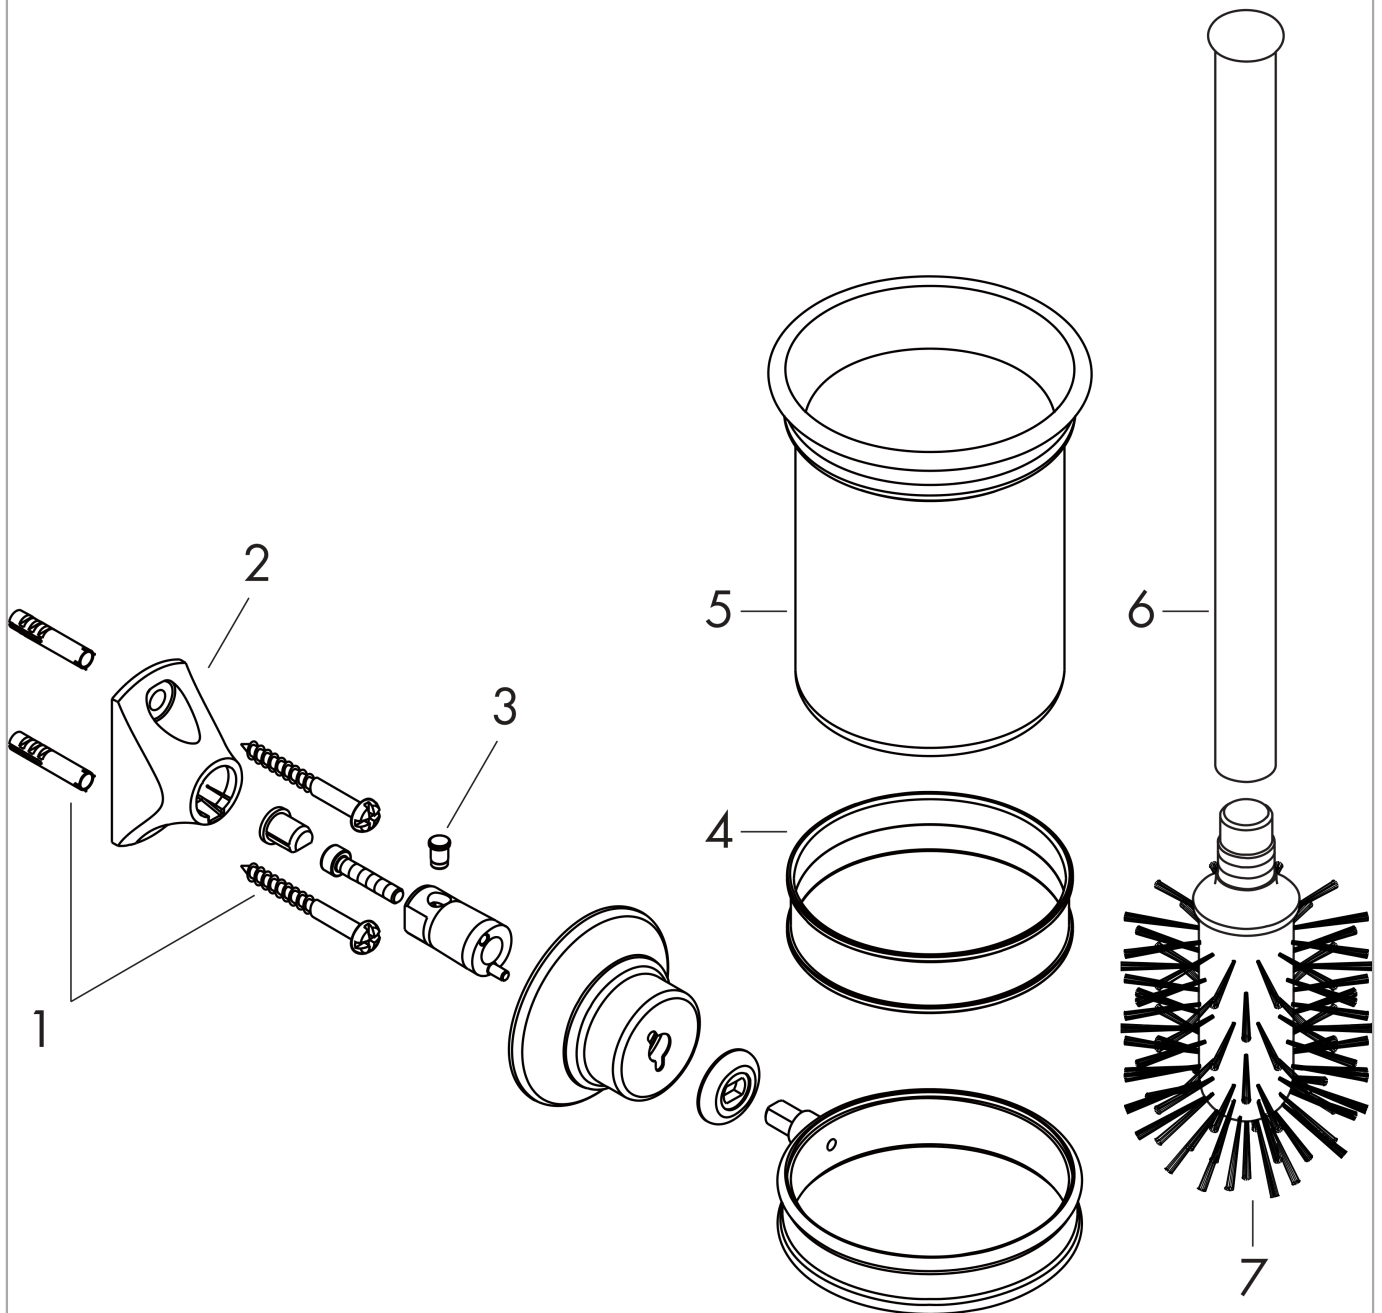

AXOR Montreux
Toilet Brush with Holder, Wall-Mounted
 Finish: **chrome** Part no. : **42035000**

Description

Features

- Wall-mounted
- Metal, Porcelain
- Material recess: Porcelain
- With removable insert
- With mounting material
- Concealed fastening
- Diameter of drilled hole: 0.23"

Item details

List Price \$ 362.00

Compliance / Sustainability

Product image

Scale drawing

AXOR Montreux
Toilet Brush with Holder, Wall-Mounted
 Finish: **chrome** Part no. : **42035000**

Exploded drawing

Year of production: >05/06

AXOR Montreux
Toilet Brush with Holder, Wall-Mounted
 Finish: **chrome** Part no. : **42035000**

Spare parts list

Year of production: >05/06

Pos.	Description	Part no.	Price	PU
1	mounting set	40915000	-	1
2	support element	96341000	-	1
3	pin	97546000	-	1
4	plastic ring	98726000	-	1
5	cup	42094000	-	1
6	stick with brush	40089000	-	1
7	WC-brush white Ø 66 mm	40088000	-	1