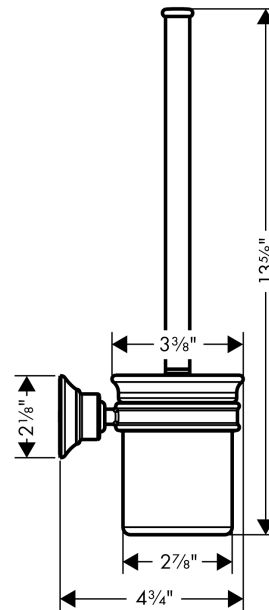

AXOR Montreux
Toilet Brush with Holder, Wall-Mounted
 Finish: **chrome** Part no. : **42035000**

Description

Features

- Wall-mounted
- Metal, Porcelain
- Material recess: Porcelain
- With removable insert
- With mounting material
- Concealed fastening
- Diameter of drilled hole: 0.23"

Item details

List Price \$ 362.00

Compliance / Sustainability

Product image

Scale drawing

AXOR Montreux
Toilet Brush with Holder, Wall-Mounted
 Finish: **chrome** Part no. : **42035000**

Exploded drawing

Year of production: >05/06

AXOR Montreux
Toilet Brush with Holder, Wall-Mounted
 Finish: **chrome** Part no. : **42035000**

Spare parts list

Year of production: >05/06

Pos.	Description	Part no.	Price	PU
1	mounting set	40915000	-	1
2	support element	96341000	-	1
3	pin	97546000	-	1
4	plastic ring	98726000	-	1
5	cup	42094000	-	1
6	stick with brush	40089000	-	1
7	WC-brush white Ø 66 mm	40088000	-	1