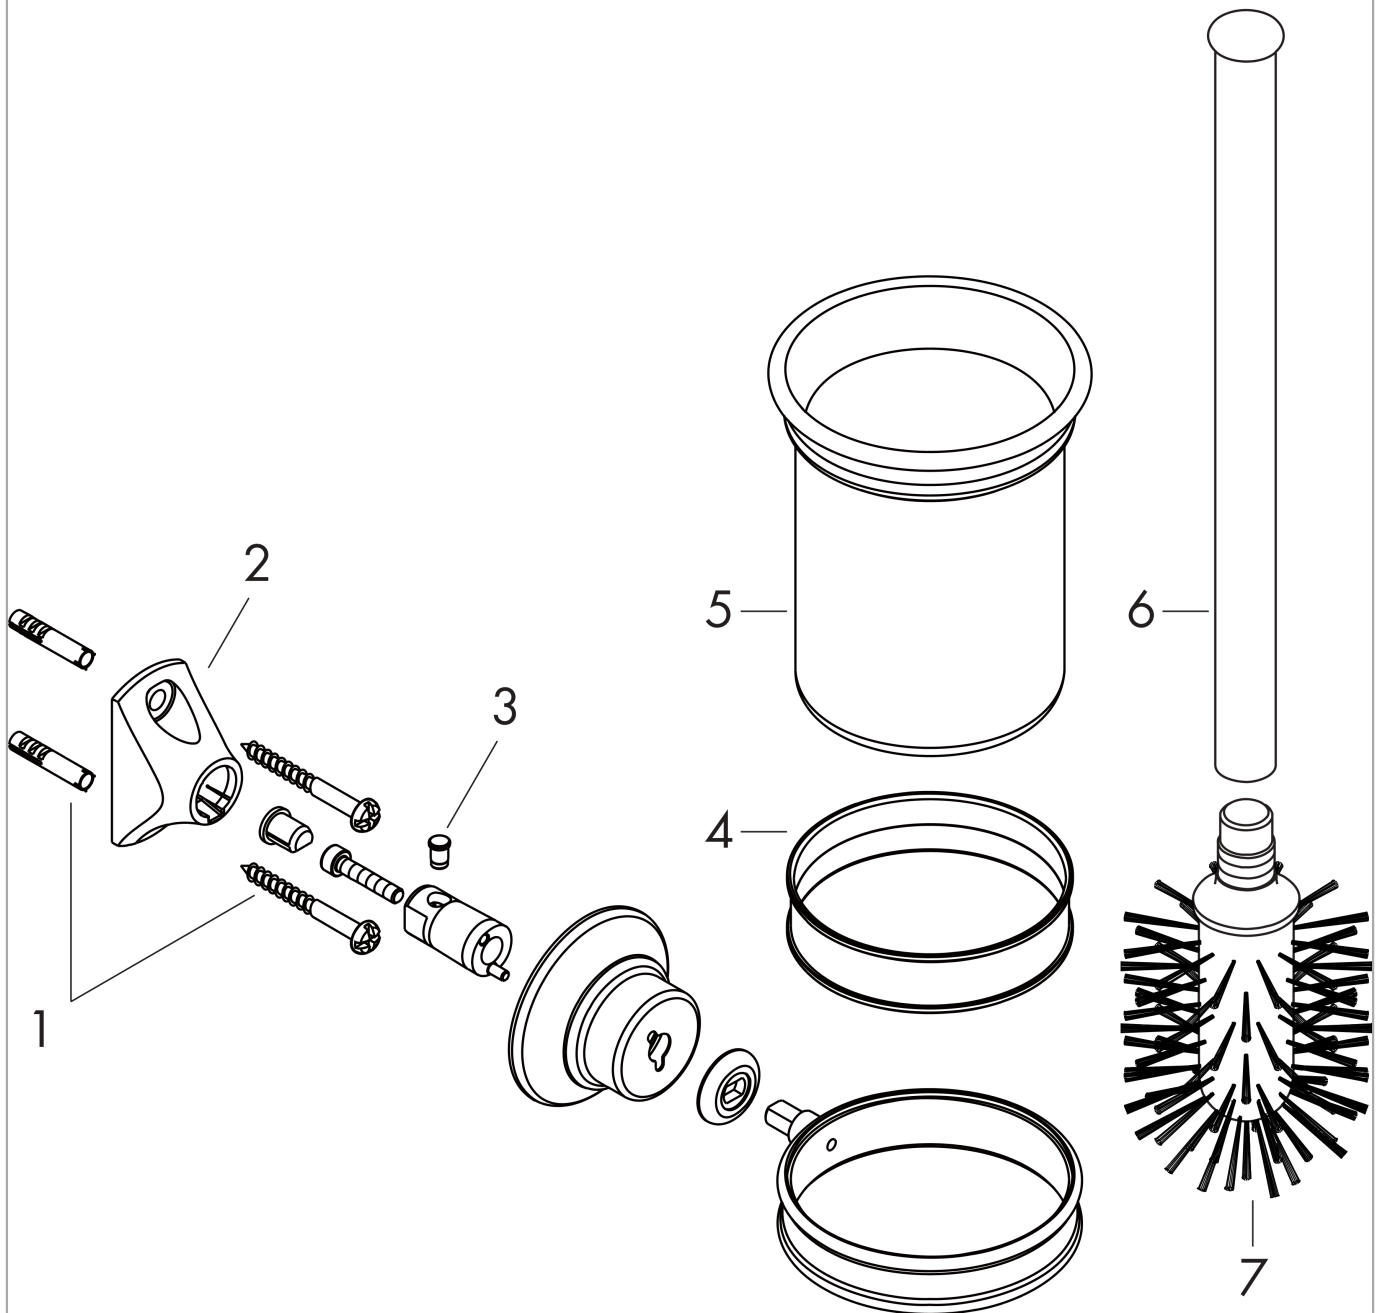

AXOR Montreux
Toilet Brush with Holder, Wall-Mounted
 Finish: **brushed nickel** Part no. : **42035820**

Description

Features

- Wall-mounted
- Metal, Porcelain
- Material recess: Porcelain
- With removable insert
- With mounting material
- Concealed fastening
- Diameter of drilled hole: 0.23"

Item details

List Price \$ 478.00

Compliance / Sustainability

Product image

Scale drawing

AXOR Montreux
Toilet Brush with Holder, Wall-Mounted
 Finish: brushed nickel Part no. : 42035820

Exploded drawing

Year of production: >05/06

AXOR Montreux
Toilet Brush with Holder, Wall-Mounted
 Finish: **brushed nickel** Part no. : **42035820**

Spare parts list

Year of production: >05/06

Pos.	Description	Part no.	Price	PU
1	mounting set	40915000	-	1
2	support element	96341000	-	1
3	pin	97546000	-	1
4	plastic ring	98726000	-	1
5	cup	42094000	-	1
6	stick with brush	40089820	-	1
7	WC-brush white Ø 66 mm	40088000	-	1