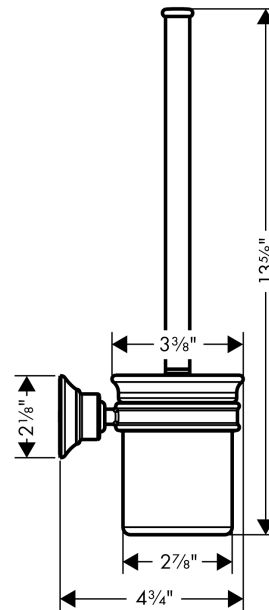

AXOR Montreux
Toilet Brush with Holder, Wall-Mounted
 Finish: **brushed nickel** Part no. : **42035820**

Description

Features

- Wall-mounted
- Metal, Porcelain
- Material recess: Porcelain
- With removable insert
- With mounting material
- Concealed fastening
- Diameter of drilled hole: 0.23"

Item details

List Price \$ 478.00

Compliance / Sustainability

Product image

Scale drawing

AXOR Montreux
Toilet Brush with Holder, Wall-Mounted
 Finish: brushed nickel Part no. : 42035820

Exploded drawing

Year of production: >05/06

AXOR Montreux
Toilet Brush with Holder, Wall-Mounted
 Finish: **brushed nickel** Part no. : **42035820**

Spare parts list

Year of production: >05/06

Pos.	Description	Part no.	Price	PU
1	mounting set	40915000	-	1
2	support element	96341000	-	1
3	pin	97546000	-	1
4	plastic ring	98726000	-	1
5	cup	42094000	-	1
6	stick with brush	40089820	-	1
7	WC-brush white Ø 66 mm	40088000	-	1