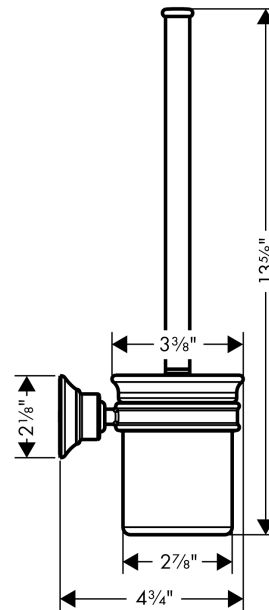

AXOR Montreux
Toilet Brush with Holder, Wall-Mounted
 Finish: **polished nickel** Part no. : **42035830**

Description

Features

- Wall-mounted
- Metal, Porcelain
- Material recess: Porcelain
- With removable insert
- With mounting material
- Concealed fastening
- Diameter of drilled hole: 0.23"

Item details

List Price \$ 459.00

Compliance / Sustainability

Product image

Scale drawing

AXOR Montreux
Toilet Brush with Holder, Wall-Mounted
 Finish: **polished nickel** Part no. : **42035830**

Exploded drawing

Year of production: 04/06 - 12/12

AXOR Montreux
Toilet Brush with Holder, Wall-Mounted
 Finish: **polished nickel** Part no. : **42035830**

Spare parts list

Year of production: **04/06 - 12/12**

Pos.	Description	Part no.	Price	PU
1	mounting set	40915000	-	1
2	support element	96341000	-	1
3	pin	97546000	-	1
4	plastic ring	98726000	-	1
5	cup	42094000	-	1
6	stick with brush	40089830	-	1
7	WC-brush white Ø 66 mm	40088000	-	1