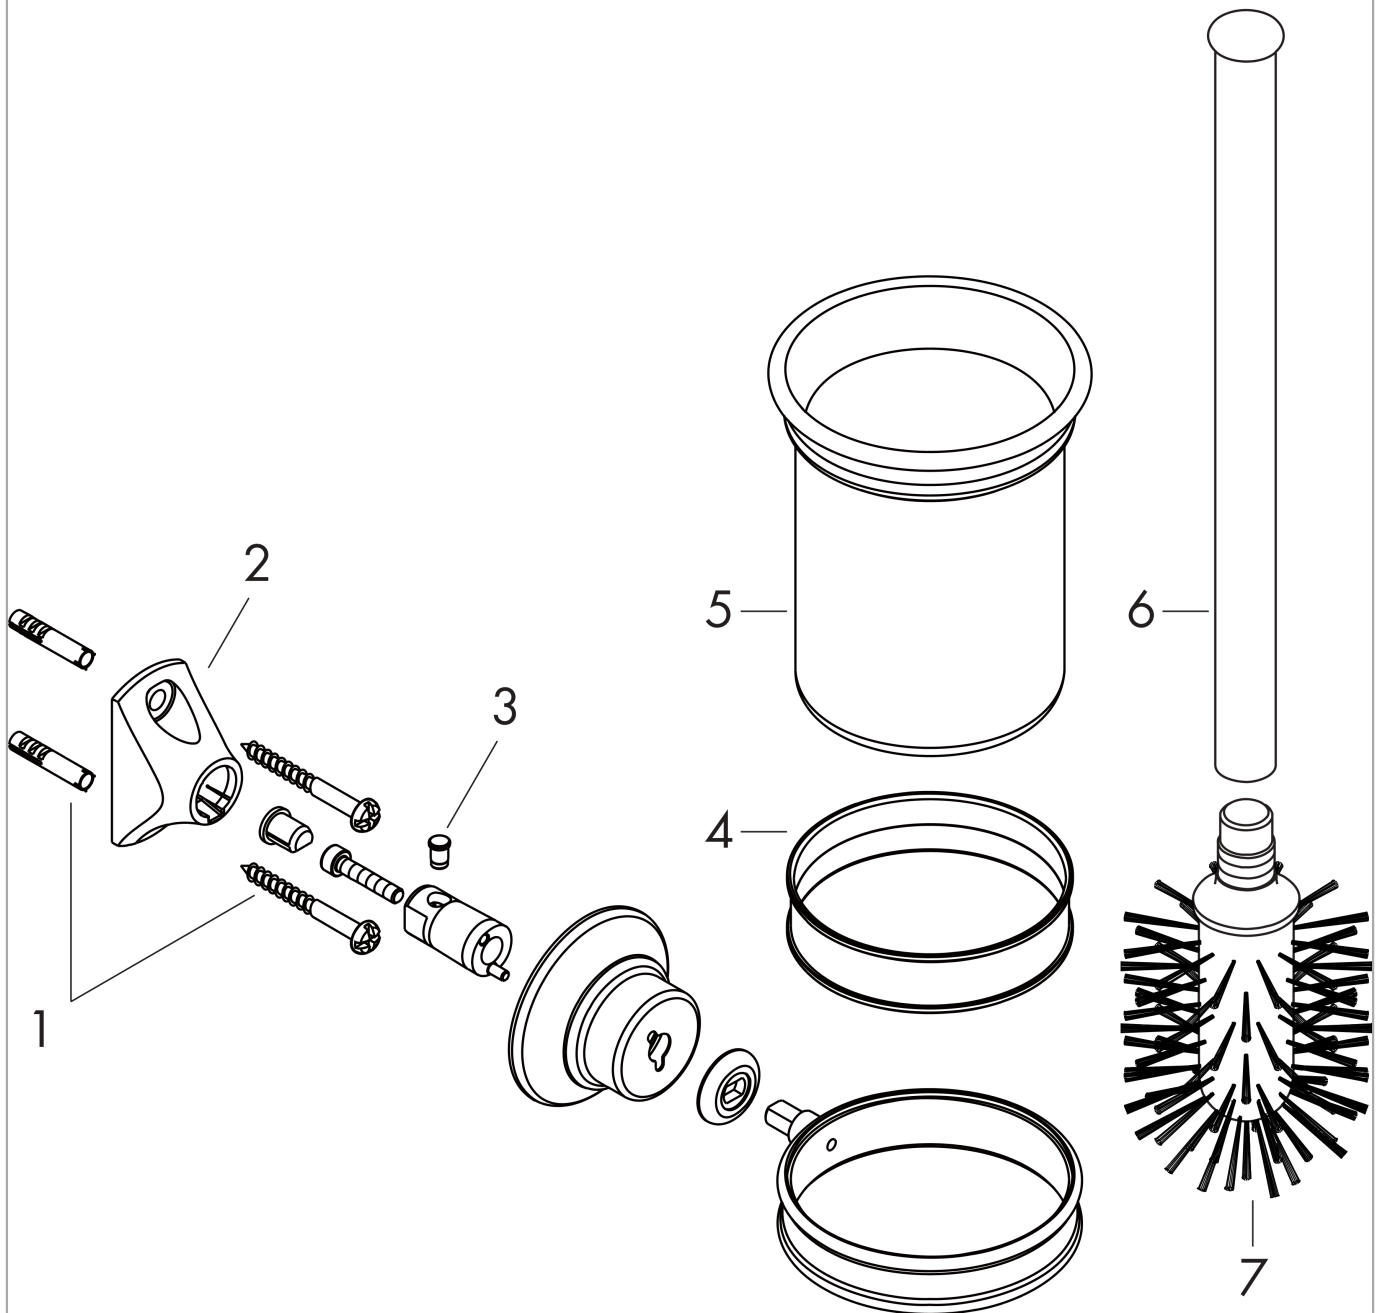

AXOR Montreux
Toilet Brush with Holder, Wall-Mounted
 Finish: **polished nickel** Part no. : **42035830**

Description

Features

- Wall-mounted
- Metal, Porcelain
- Material recess: Porcelain
- With removable insert
- With mounting material
- Concealed fastening
- Diameter of drilled hole: 0.23"

Item details

List Price \$ 459.00

Compliance / Sustainability

Product image

Scale drawing

AXOR Montreux
Toilet Brush with Holder, Wall-Mounted
 Finish: **polished nickel** Part no. : **42035830**

Exploded drawing

Year of production: 04/06 - 12/12

AXOR Montreux
Toilet Brush with Holder, Wall-Mounted
 Finish: **polished nickel** Part no. : **42035830**

Spare parts list

Year of production: **04/06 - 12/12**

Pos.	Description	Part no.	Price	PU
1	mounting set	40915000	-	1
2	support element	96341000	-	1
3	pin	97546000	-	1
4	plastic ring	98726000	-	1
5	cup	42094000	-	1
6	stick with brush	40089830	-	1
7	WC-brush white Ø 66 mm	40088000	-	1