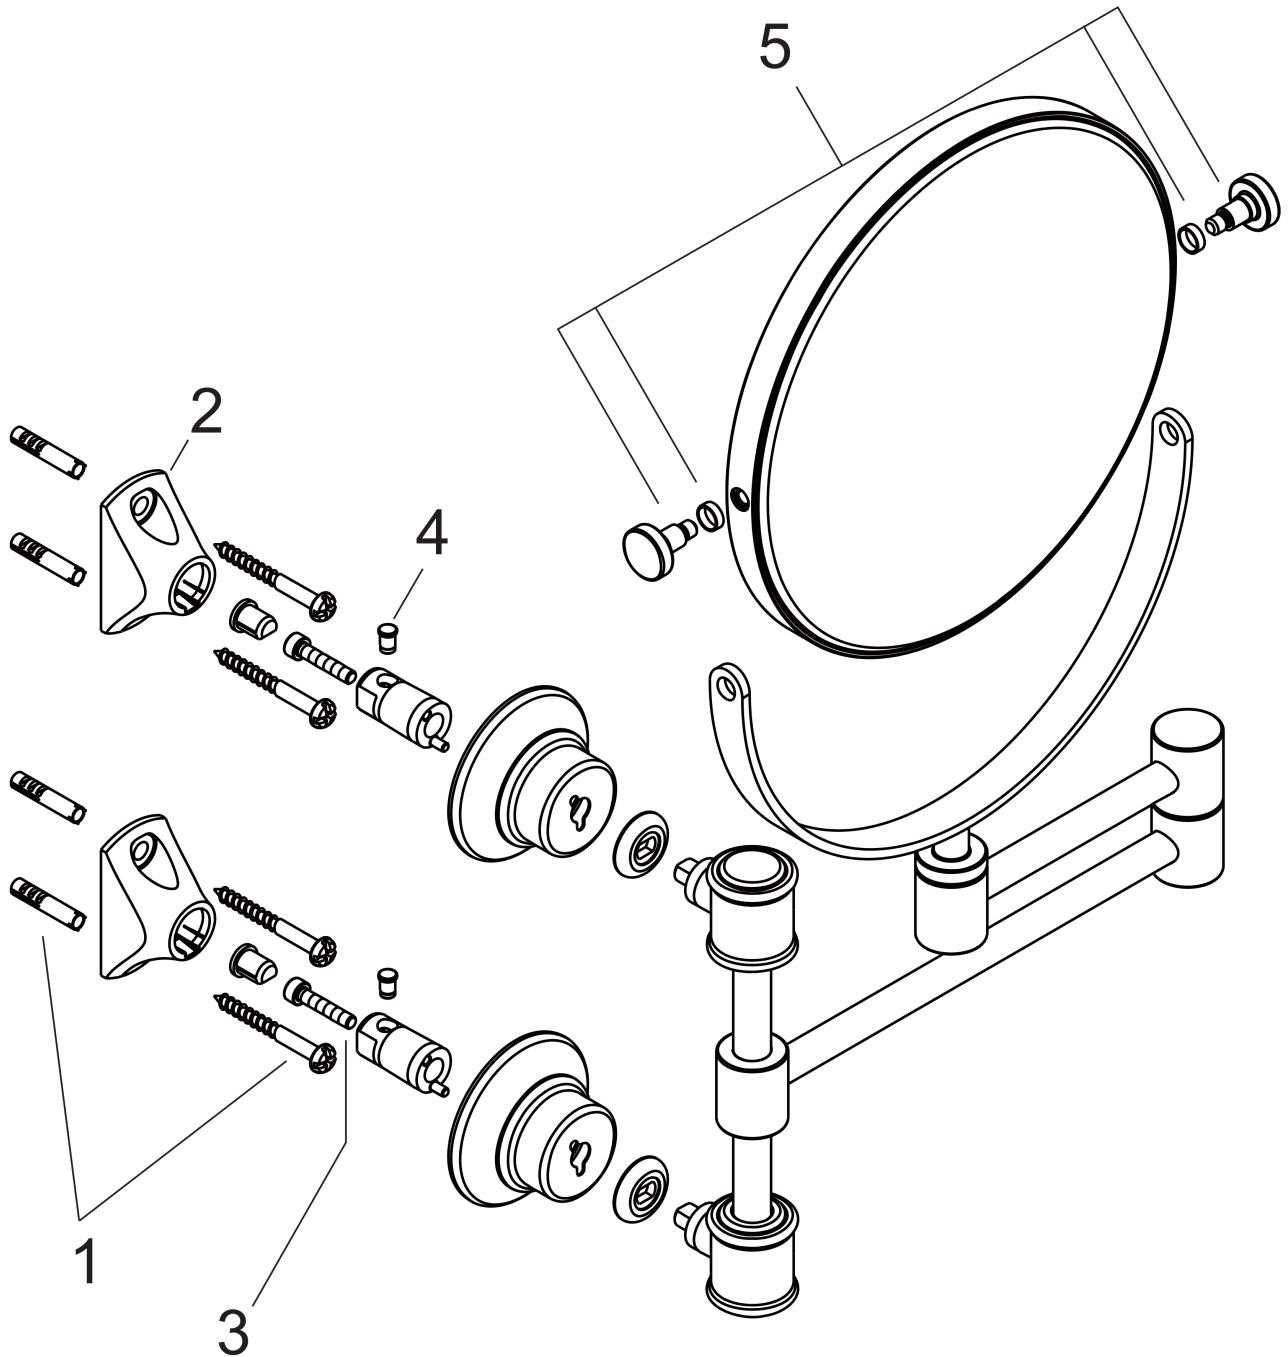

**AXOR Montreux  
Shaving Mirror**

Finish: **chrome** Part no. : **42090000**

**Description**

**Features**

- Mirror Glass
- Material frame: Metal
- Arms swivel independently
- With mounting material
- Concealed fastening
- Drilling distance: 1.37"
- Diameter of drilled hole: 0.23"
- Wall-mounted

**Item details**

List Price \$ 812.00

**Compliance / Sustainability**

**Product image**

**Scale drawing**

**AXOR Montreux  
Shaving Mirror**

Finish: **chrome** Part no. : **42090000**

**Exploded drawing**

Year of production: >04/06

**AXOR Montreux  
Shaving Mirror**

Finish: **chrome** Part no. : **42090000**

**Spare parts list**

Year of production: >04/06

Pos.	Description	Part no.	Price	PU
1	mounting set	40915000	-	1
2	support element	96341000	-	1
3	hexagon socket screw M4x10	97661000	-	1
4	pin	97546000	-	1
5	mirror	98729000	-	1