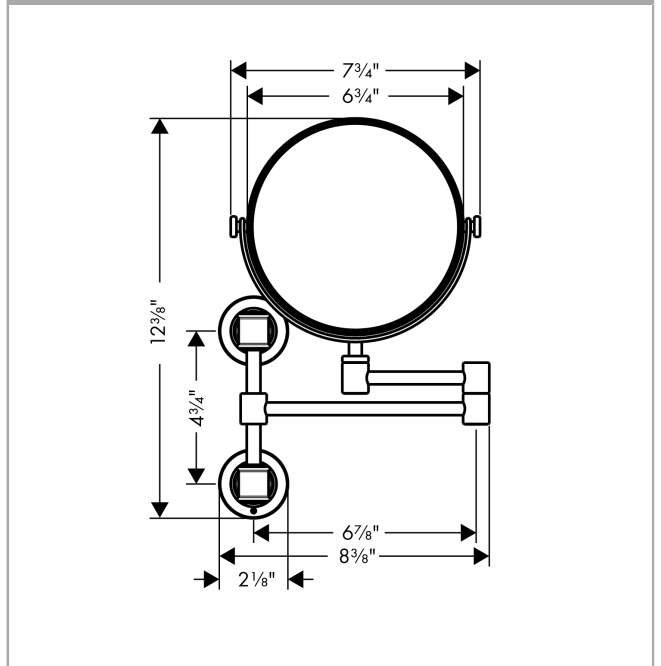

**AXOR Montreux  
Shaving Mirror**

Finish: **chrome** Part no. : **42090000**

**Description**

**Features**

- Mirror Glass
- Material frame: Metal
- Arms swivel independently
- With mounting material
- Concealed fastening
- Drilling distance: 1.37"
- Diameter of drilled hole: 0.23"
- Wall-mounted

**Item details**

List Price \$ 812.00

**Compliance / Sustainability**

**Product image**

**Scale drawing**

**AXOR Montreux  
Shaving Mirror**

Finish: **chrome** Part no. : **42090000**

**Exploded drawing**

Year of production: >04/06

**AXOR Montreux  
Shaving Mirror**

Finish: **chrome** Part no. : **42090000**

**Spare parts list**

Year of production: >04/06

Pos.	Description	Part no.	Price	PU
1	mounting set	40915000	-	1
2	support element	96341000	-	1
3	hexagon socket screw M4x10	97661000	-	1
4	pin	97546000	-	1
5	mirror	98729000	-	1