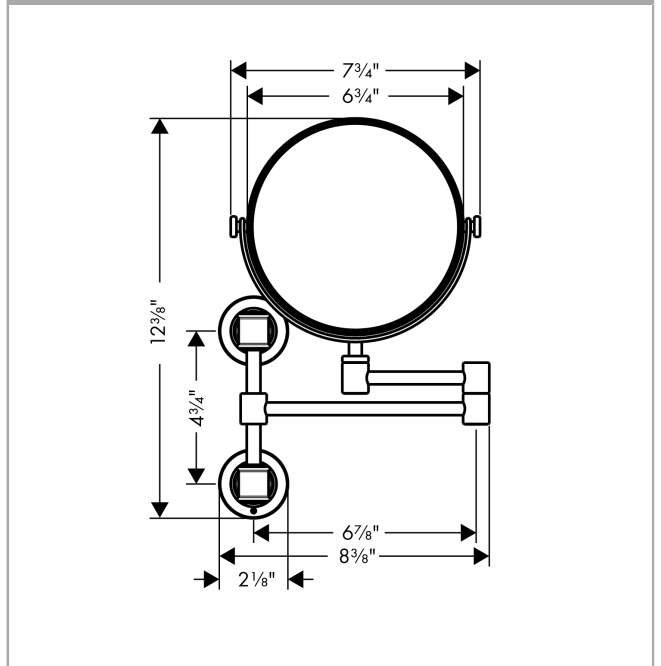

**AXOR Montreux  
Shaving Mirror**

Finish: **brushed nickel** Part no. : **42090820**

**Description**

**Features**

- Mirror Glass
- Material frame: Metal
- Arms swivel independently
- With mounting material
- Concealed fastening
- Drilling distance: 1.37"
- Diameter of drilled hole: 0.23"
- Wall-mounted

**Item details**

List Price \$ 1,071.00

**Compliance / Sustainability**

**Product image**

**Scale drawing**

**AXOR Montreux  
Shaving Mirror**

Finish: brushed nickel Part no. : 42090820

Exploded drawing

Year of production: >04/06

**AXOR Montreux  
Shaving Mirror**

Finish: **brushed nickel**    Part no. : **42090820**

**Spare parts list**

Year of production: >04/06

Pos.	Description	Part no.	Price	PU
1	mounting set	40915000	-	1
2	support element	96341000	-	1
3	hexagon socket screw M4x10	97661000	-	1
4	pin	97546000	-	1
5	mirror	98729820	-	1