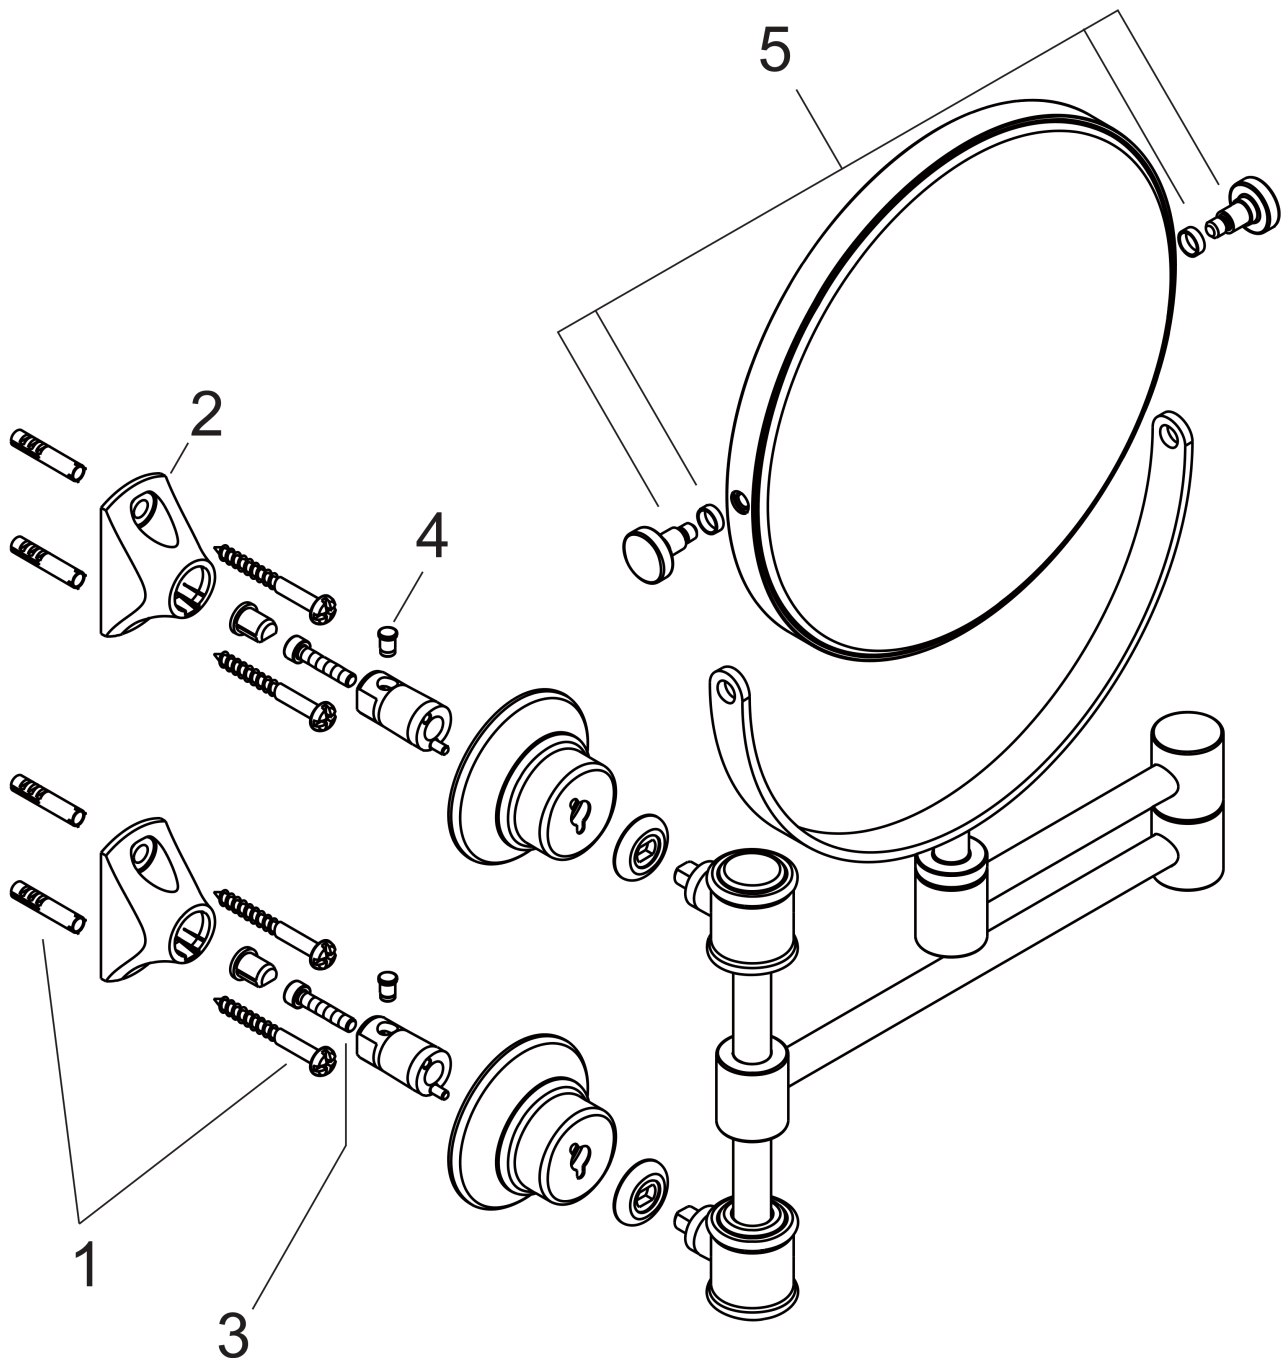

**AXOR Montreux  
Shaving Mirror**

Finish: **brushed nickel** Part no. : **42090820**

**Description**

**Features**

- Mirror Glass
- Material frame: Metal
- Arms swivel independently
- With mounting material
- Concealed fastening
- Drilling distance: 1.37"
- Diameter of drilled hole: 0.23"
- Wall-mounted

**Item details**

List Price \$ 1,071.00

**Compliance / Sustainability**

**Product image**

**Scale drawing**

**AXOR Montreux  
Shaving Mirror**

Finish: brushed nickel Part no. : 42090820

Exploded drawing

Year of production: >04/06

**AXOR Montreux  
Shaving Mirror**

Finish: **brushed nickel**    Part no. : **42090820**

**Spare parts list**

Year of production: >04/06

Pos.	Description	Part no.	Price	PU
1	mounting set	40915000	-	1
2	support element	96341000	-	1
3	hexagon socket screw M4x10	97661000	-	1
4	pin	97546000	-	1
5	mirror	98729820	-	1