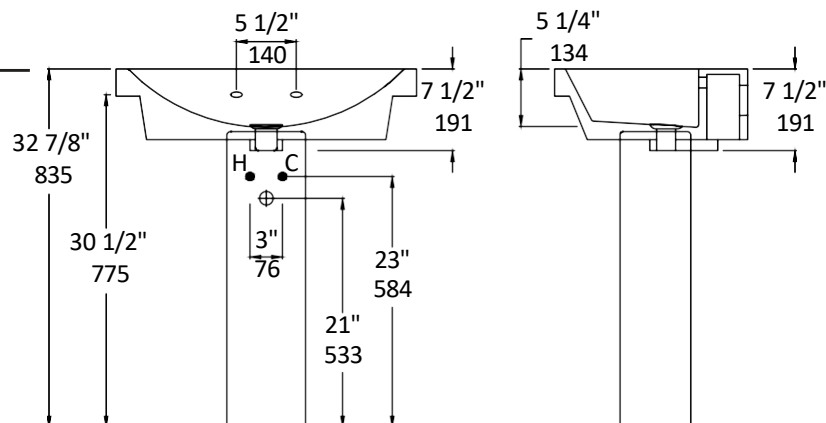

Specifications:

Installation:	Wall-mount, vanity-top, or drop-in
Exterior Dimensions:	27 5/8" w x 17 3/4" d x 7 1/2" h
Material:	Porcelain
Weight:	50 lbs
Overflow:	Yes
Finishes:	001 - White
Faucet Holes:	00 - no hole 01 - one centered hole 02 - two hole - center and right, 4" spread 03 - three hole, 8" spread
Faucet Hole Size:	Ø 1 3/8"
Drain Hole Size:	Ø 1 3/4"
Cut-out Size Options:	25" x 16 3/4" (template available upon request)

LACAVA reserves the right to revise any dimension or information on this sheet without notice. Dimensions are nominal and may vary within an industry accepted tolerance of 1/4". Drawings provided herein are meant to give the user an idea of the product and are not made to scale.