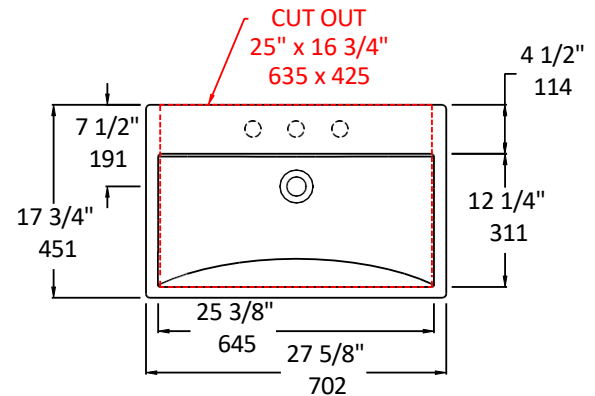

Specifications:

Installation:	Wall-mount, vanity-top, or drop-in
Exterior Dimensions:	27 5/8" w x 17 3/4" d x 7 1/2" h
Material:	Porcelain
Weight:	50 lbs
Overflow:	Yes
Finishes:	001 - White
Faucet Holes:	00 - no hole 01 - one centered hole 02 - two hole - center and right, 4" spread 03 - three hole, 8" spread
Faucet Hole Size:	Ø 1 3/8"
Drain Hole Size:	Ø 1 3/4"
Cut-out Size Options:	25" x 16 3/4" (template available upon request)

LACAVA reserves the right to revise any dimension or information on this sheet without notice. Dimensions are nominal and may vary within an industry accepted tolerance of 1/4". Drawings provided herein are meant to give the user an idea of the product and are not made to scale.