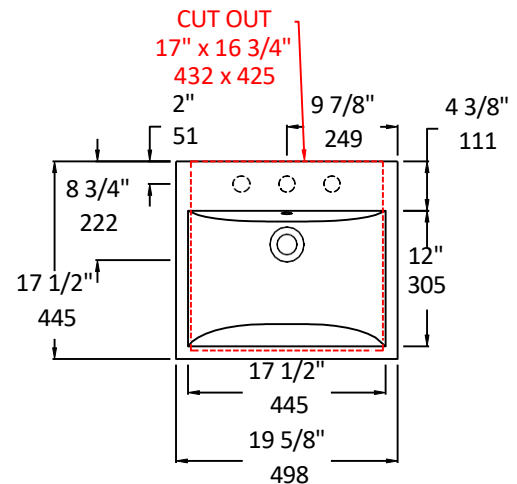

Specifications:

Installation:	Wall-mount, vanity-top, or drop-in
Exterior Dimensions:	19 5/8" w x 17 1/2" d x 7 3/8" h
Material:	Porcelain
Weight:	40 lbs
Overflow:	Yes
Finishes:	001 - White
Faucet Holes:	00 - no hole 01 - one centered hole 02 - two hole - center and right, 4" spread 03 - three hole, 8" spread
Faucet Hole Size:	∅ 1 3/8"
Drain Hole Size:	∅ 1 3/4"
Cut-out Size Options:	17" x 16 3/4" (template available upon request)

Recommended Items:

- Furniture
 - 4207 - Wall-mount porcelain shroud
 - 4231 - Freestanding porcelain pedestal
- Drain with overflow
 - 7100-17
 - 7100-13OF
 - 7100-16OF

LACAVA reserves the right to revise any dimension or information on this sheet without notice. Dimensions are nominal and may vary within an industry accepted tolerance of 1/4". Drawings provided herein are meant to give the user an idea of the product and are not made to scale.