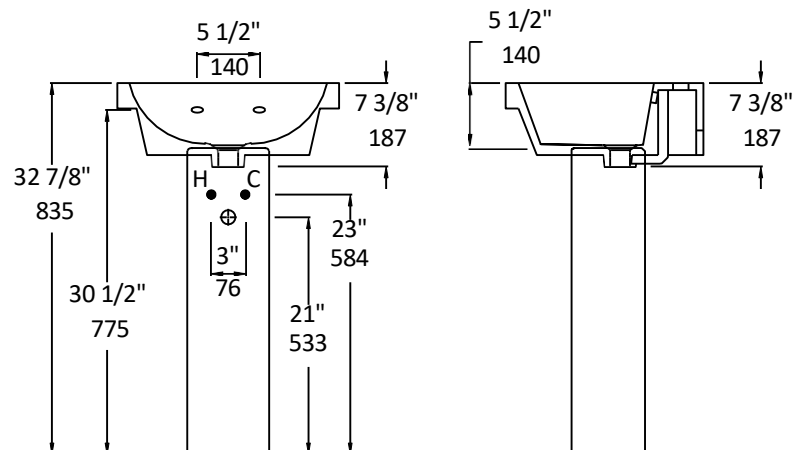

Specifications:

Installation:	Wall-mount, vanity-top, or drop-in
Exterior Dimensions:	19 5/8" w x 17 1/2" d x 7 3/8" h
Material:	Porcelain
Weight:	40 lbs
Overflow:	Yes
Finishes:	001 - White
Faucet Holes:	00 - no hole 01 - one centered hole 02 - two hole - center and right, 4" spread 03 - three hole, 8" spread
Faucet Hole Size:	∅ 1 3/8"
Drain Hole Size:	∅ 1 3/4"
Cut-out Size Options:	17" x 16 3/4" (template available upon request)

Features:

- Porcelain sink with overflow
- Unglazed back wall
- Wall-mounting bolts are included
- It must be installed against a wall on the back

Codes + Standards:

- Meets and exceeds applicable national codes and standards

Recommended Items:

- Furniture
 - 4207 - Wall-mount porcelain shroud
 - 4231 - Freestanding porcelain pedestal
- Drain with overflow
 - 7100-17
 - 7100-13OF
 - 7100-16OF

LACAVA reserves the right to revise any dimension or information on this sheet without notice. Dimensions are nominal and may vary within an industry accepted tolerance of 1/4". Drawings provided herein are meant to give the user an idea of the product and are not made to scale.