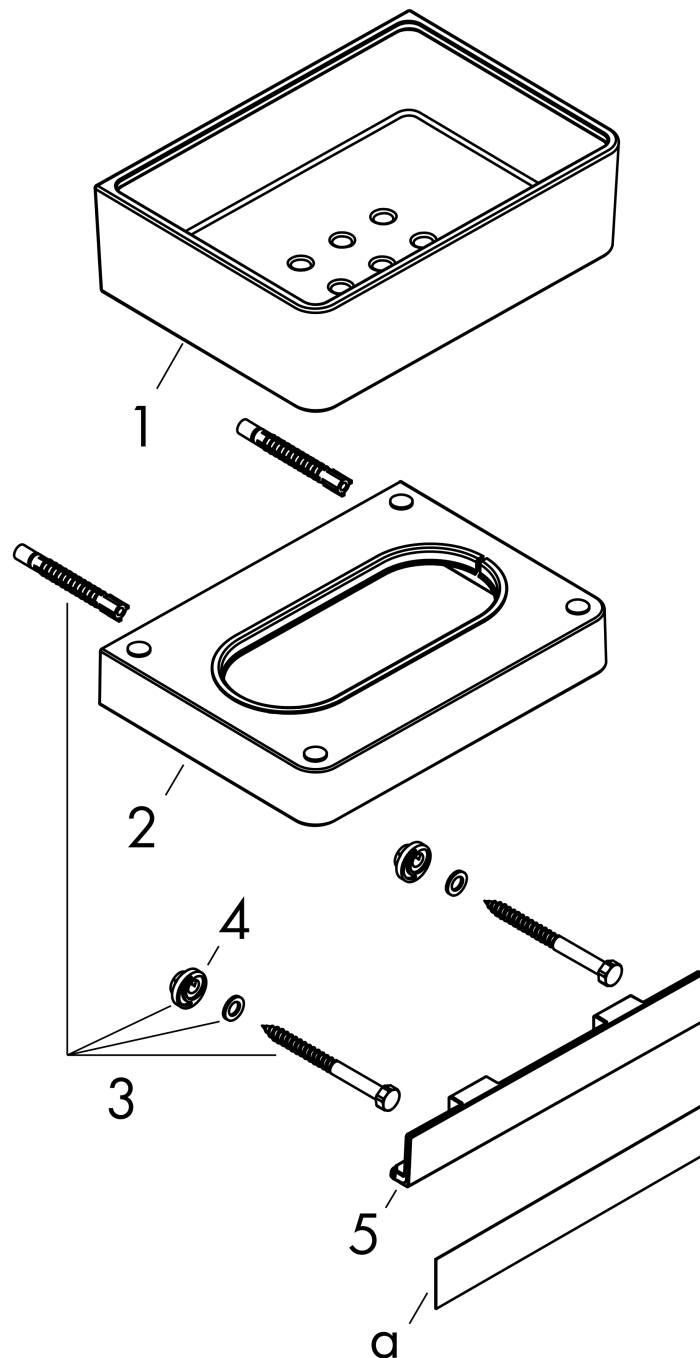

**AXOR Universal Softsquare  
Shower Basket**  
Finish: **chrome** Part no. : **42802000**

**Description**

**Features**

- Wall-mounted
- Adaptor set #42870XXX must be used when installing on a rail
- Metal holder
- Material shelf: Glass
- With drain holes
- With mounting material
- Concealed fastening
- Diameter of drilled hole: 0.23"
- Suitable for installation inside shower compartment

**Item details**

List Price \$ 322.00

**Compliance / Sustainability**

**Product image**

**Scale drawing**

**AXOR Universal Softsquare**  
**Shower Basket**  
 Finish: **chrome** Part no. : **42802000**

Exploded drawing

Year of production: >11/14

**AXOR Universal Softsquare**  
**Shower Basket**  
 Finish: **chrome** Part no. : **42802000**

**Spare parts list**

Year of production: >11/14

Pos.	Description	Part no.	Price	PU
1	soap dish	92423000	-	1
2	support element	92424000	-	1
3	mounting set	92841000	-	1
4	excentric socket	97604000	-	1
5	cover	92427000	-	1
a	cover	42890000	-	1
b	set of adapters	42870000	-	1
c	mounting kit for two-sided glass montage	42841000	-	1