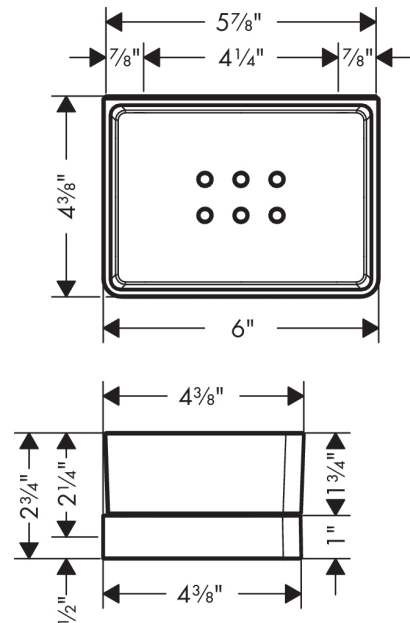

**AXOR Universal Softsquare  
Shower Basket**  
Finish: **chrome** Part no. : **42802000**

**Description**

**Features**

- Wall-mounted
- Adaptor set #42870XXX must be used when installing on a rail
- Metal holder
- Material shelf: Glass
- With drain holes
- With mounting material
- Concealed fastening
- Diameter of drilled hole: 0.23"
- Suitable for installation inside shower compartment

**Item details**

List Price \$ 322.00

**Compliance / Sustainability**

**Product image**

**Scale drawing**

**AXOR Universal Softsquare**  
**Shower Basket**  
 Finish: **chrome** Part no. : **42802000**

Exploded drawing

Year of production: >11/14

**AXOR Universal Softsquare**  
**Shower Basket**  
 Finish: **chrome** Part no. : **42802000**

**Spare parts list**

Year of production: >11/14

Pos.	Description	Part no.	Price	PU
1	soap dish	92423000	-	1
2	support element	92424000	-	1
3	mounting set	92841000	-	1
4	excentric socket	97604000	-	1
5	cover	92427000	-	1
a	cover	42890000	-	1
b	set of adapters	42870000	-	1
c	mounting kit for two-sided glass montage	42841000	-	1