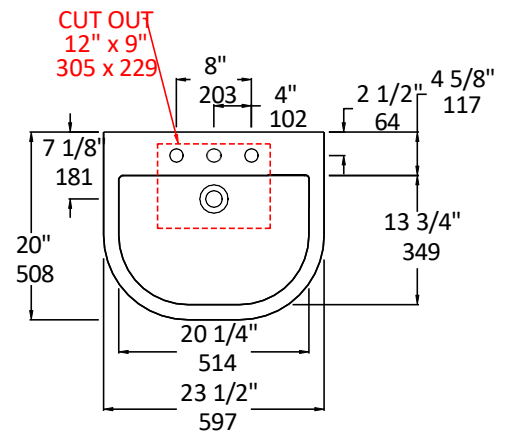

Codes + Standards:

- Meets and exceeds applicable national codes and standards

compliant when installed to specific requirements of this regulation