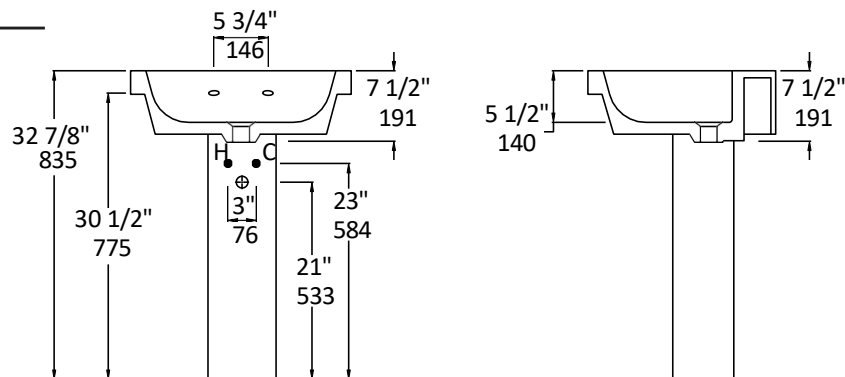

Specifications:

Installation:	Wall-mount, vanity-top, or drop-in
Exterior Dimensions:	23 1/2" w x 20" d x 7 1/2" h
Material:	Porcelain
Weight:	46 lbs
Overflow:	Yes
Finishes:	001 - White
Faucet Holes:	01 - one centered hole 02 - two hole - center and right, 4" spread 03 - three hole, 8" spread
Faucet Hole Size:	Ø 1 3/8"
Drain Hole Size:	Ø 1 3/4"
Cut-out Size Options:	Vanity-top: 12" x 9" Drop-in: (template available upon request)

Features:

- Porcelain sink with overflow
- Unglazed back wall
- Wall-mounting bolts are included
- It must be installed against a wall on the back

Codes + Standards:

- Meets and exceeds applicable national codes and standards

LACAVA reserves the right to revise any dimension or information on this sheet without notice. Dimensions are nominal and may vary within an industry accepted tolerance of 1/4". Drawings provided herein are meant to give the user an idea of the product and are not made to scale.