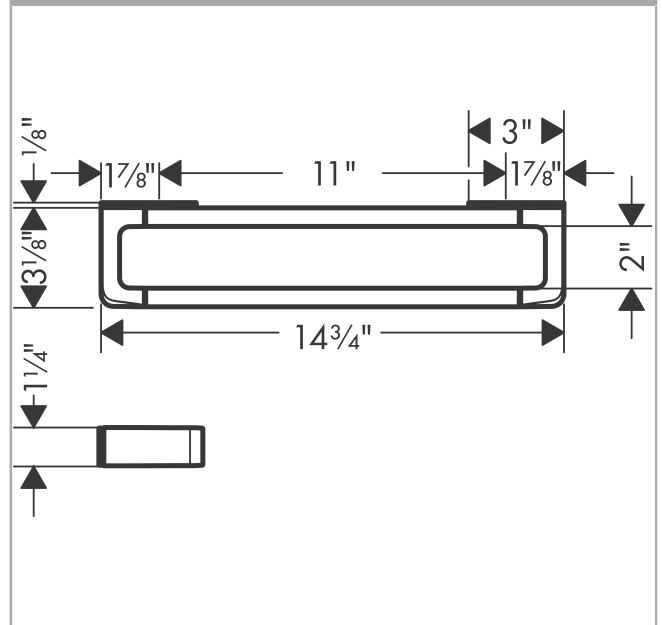

AXOR Universal Softsquare

Towel Bar 12"

Finish: **chrome** Part no. : **42830000**

Description

Features

- Wall-mounted
- Horizontal or vertical mount
- Metal
- Metal holder
- With mounting material
- Concealed fastening
- Diameter of drilled hole: 0.23"
- Serves as a towel bar and rail for additional accessories (requires # 42870XXX Modular Adaptor Set)

Item details

List Price \$ 405.00

Compliance / Sustainability

Product image

Scale drawing

AXOR Universal Softsquare
Towel Bar 12"
 Finish: **chrome** Part no. : **42830000**

Exploded drawing

Year of production: >11/14

AXOR Universal Softsquare
Towel Bar 12"
 Finish: **chrome** Part no. : **42830000**

Spare parts list

Year of production: >11/14

Pos.	Description	Part no.	Price	PU
1	mounting set	92841000	-	1
2	tile-matching-disk 7 mm	92406000	-	1
3	cover	92433000	-	1
4	excentric socket	97604000	-	1
a	set of adapters	42870000	-	1
b	set of covers	42871000	-	1
c	mounting kit for two-sided glass montage	42841000	-	1