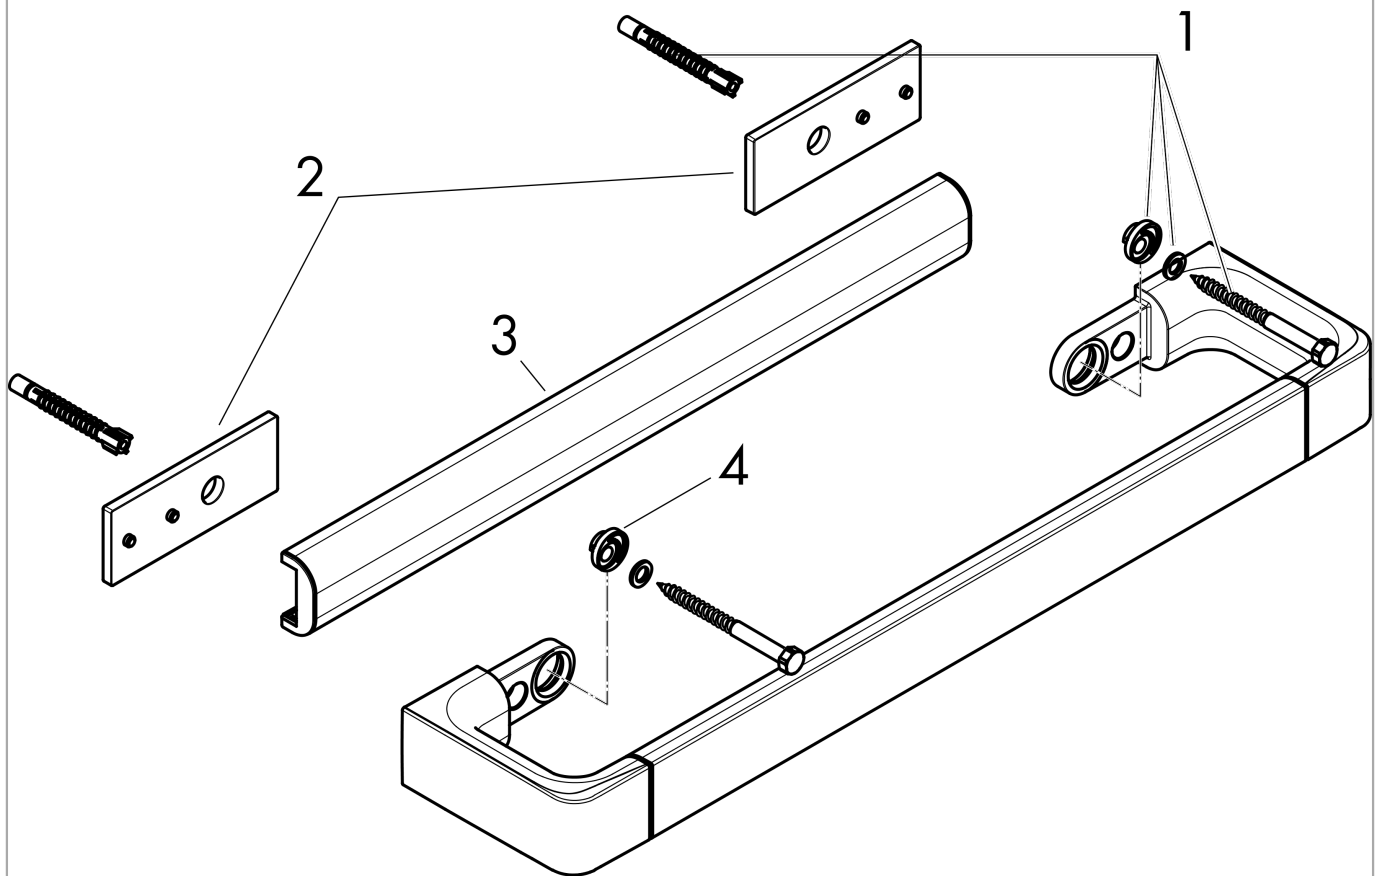

AXOR Universal Softsquare

Towel Bar 12"

Finish: **chrome** Part no. : **42830000**

Description

Features

- Wall-mounted
- Horizontal or vertical mount
- Metal
- Metal holder
- With mounting material
- Concealed fastening
- Diameter of drilled hole: 0.23"
- Serves as a towel bar and rail for additional accessories (requires # 42870XXX Modular Adaptor Set)

Item details

List Price \$ 405.00

Compliance / Sustainability

Product image

Scale drawing

AXOR Universal Softsquare
Towel Bar 12"
 Finish: **chrome** Part no. : **42830000**

Exploded drawing

Year of production: >11/14

AXOR Universal Softsquare
Towel Bar 12"
 Finish: **chrome** Part no. : **42830000**

Spare parts list

Year of production: >11/14

Pos.	Description	Part no.	Price	PU
1	mounting set	92841000	-	1
2	tile-matching-disk 7 mm	92406000	-	1
3	cover	92433000	-	1
4	excentric socket	97604000	-	1
a	set of adapters	42870000	-	1
b	set of covers	42871000	-	1
c	mounting kit for two-sided glass montage	42841000	-	1